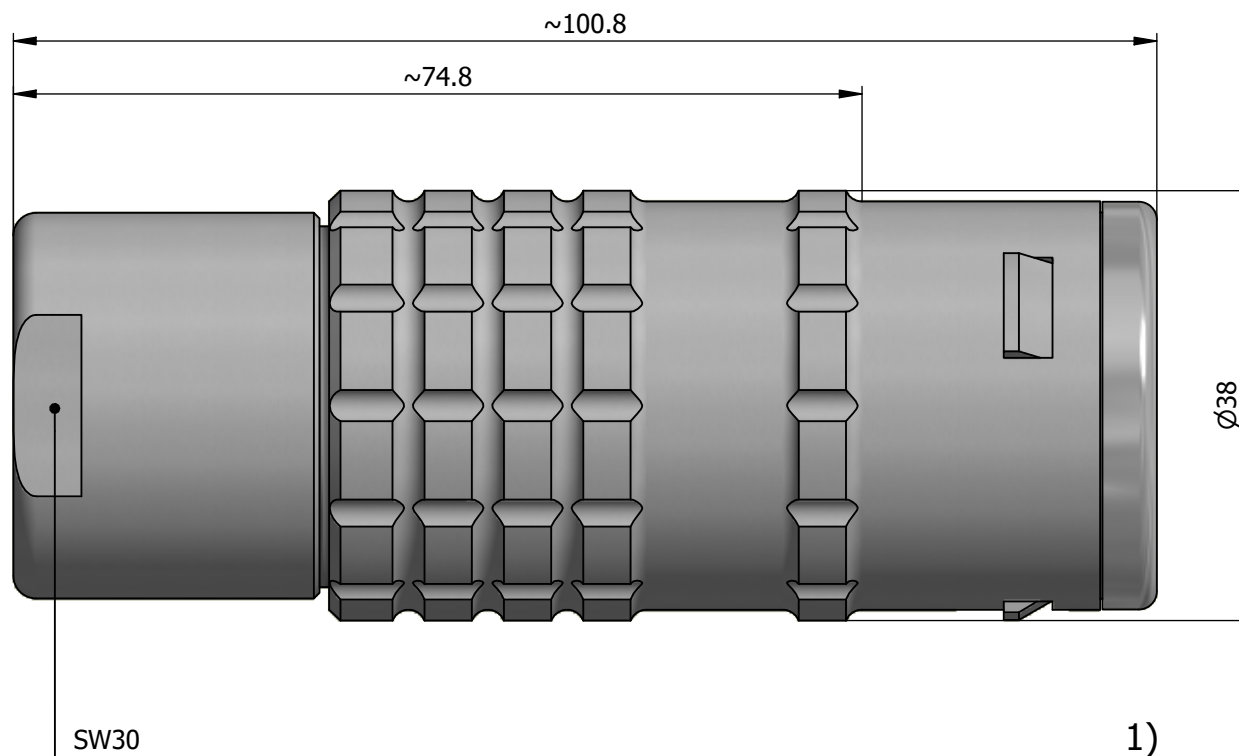

All dimensions are in millimeters (mm)

Alignment Key
Front View

Insert Configuration
Rear View

Note:

1) This picture is generic and for illustrative purposes only, and may show different keying, materials, colour, finish, and contact configuration. Minor shape or feature variations to actual item may be present.

All additional information are documented on the datasheet (See below link or QR Code)
www.lemo.com/pdf/FFA.5E.112.CLAC14.pdf

Model	Series	Insert Config.	Housing	Insulator	Contact	Collet Type	Cable \varnothing	Variant
FFA	.5E	.112	.CLAC					14

<p>Datasheet</p>	<p>Straight plug, cable collet</p> <p>Series 5E</p>		<p>Drawn</p> <p>11.11.2024</p> <p>MARI / MARI</p>
	<p>LEMO SA Chemin des Champs-Courbes 28 1024 Ecublens - SWITZERLAND</p>		<p>Checked</p> <p>11.11.2024</p> <p>OBAR</p>
	<p>Tel. (+41 21) 695 16 00 email : info@lemo.com www.lemo.com</p>		<p>Modified</p> <p>00</p> <p>11.11.2024 / MARI</p>
	<p>CD</p>		<p>DO NOT SCALE DRAWING</p>