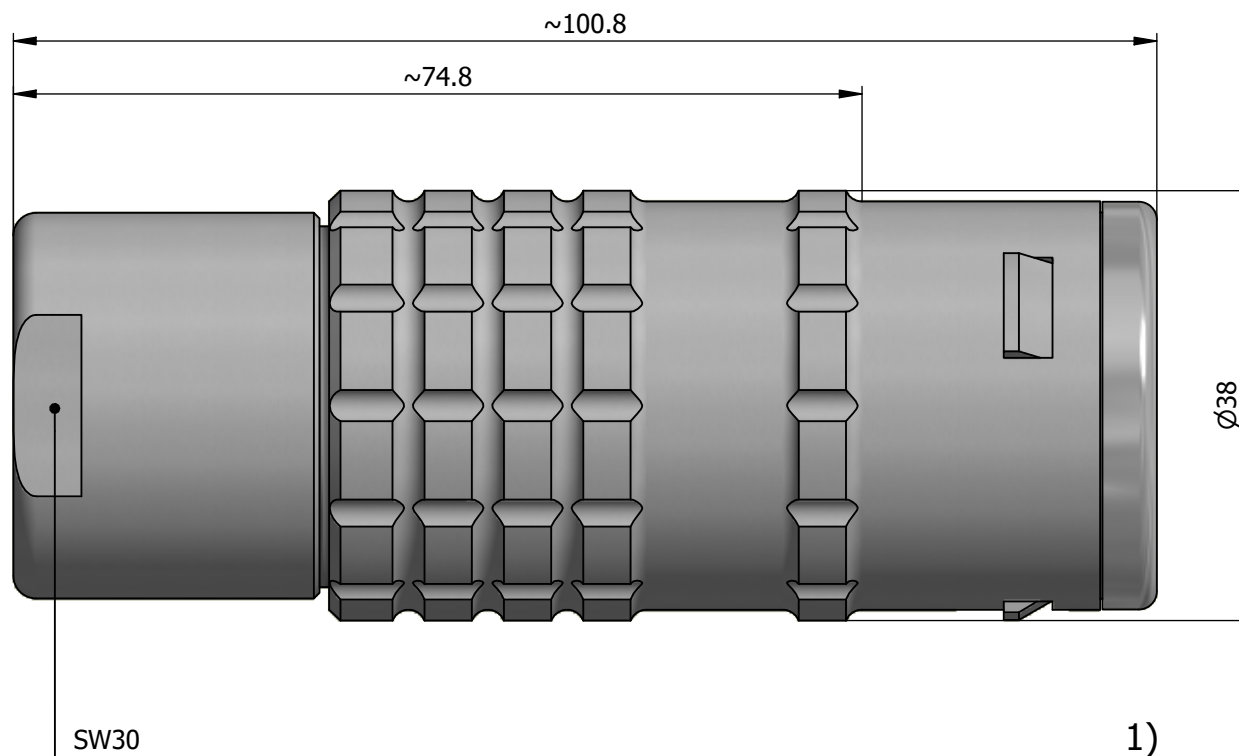

All dimensions are in millimeters (mm)

Alignment Key
Front View

Insert Configuration
Rear View

Note:

1) This picture is generic and for illustrative purposes only, and may show different keying, materials, colour, finish, and contact configuration. Minor shape or feature variations to actual item may be present.

All additional information are documented on the datasheet (See below link or QR Code)
www.lemo.com/pdf/FFA.5E.112.CTAC11.pdf

Model	Series	Insert Config.	Housing	Insulator	Contact	Collet Type	Cable \varnothing	Variant
FFA	.5E	.112						CTAC11

<p>Datasheet</p>	<p>Straight plug, cable collet</p> <p>Series 5E</p>		<p>Drawn</p> <p>11.11.2024</p> <p>MARI/MARI</p>
	<p>LEMO SA Chemin des Champs-Courbes 28 1024 Ecublens - SWITZERLAND</p>		<p>Checked</p> <p>11.11.2024</p> <p>OBAR</p>
	<p>Tel. (+41 21) 695 16 00 email : info@lemo.com www.lemo.com</p>		<p>Modified</p> <p>00</p> <p>11.11.2024/MARI</p>
<p>CD</p>		<p>DO NOT SCALE DRAWING</p>	
<p>FFA.5E.112.CTAC11</p>			