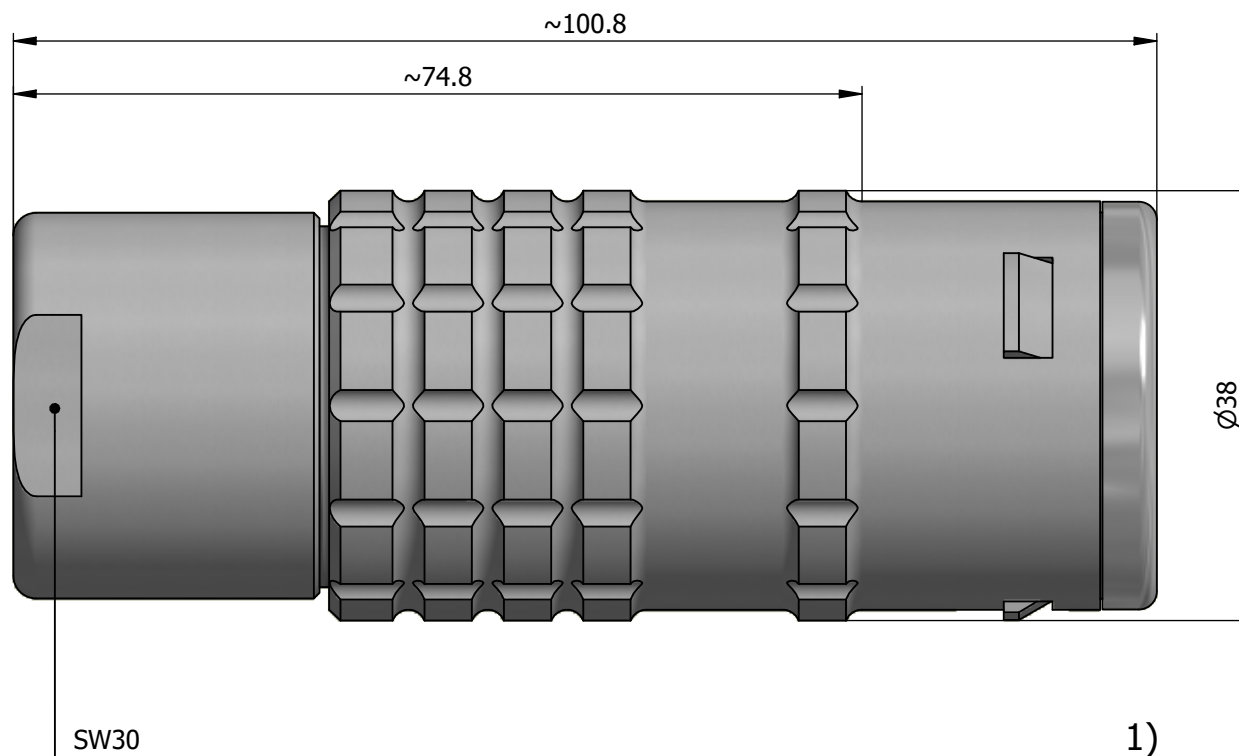

All dimensions are in millimeters (mm)

Alignment Key
Front View

Insert Configuration
Rear View

Note:

1) This picture is generic and for illustrative purposes only, and may show different keying, materials, colour, finish, and contact configuration. Minor shape or feature variations to actual item may be present.

All additional information are documented on the datasheet (See below link or QR Code)
www.lemo.com/pdf/FFA.5E.316.CLAC20.pdf

| | | | | | | | | |
|-------|--------|----------------|---------|-----------|---------|-------------|---------------------|---------|
| Model | Series | Insert Config. | Housing | Insulator | Contact | Collet Type | Cable \varnothing | Variant |
| FFA | .5E | .316 | .CLAC | 20 | | | | |