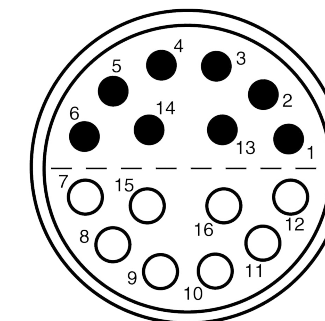

All dimensions are in millimeters (mm)

Alignment Key
Front View

Insert Configuration
Rear View

Note:

1) This picture is generic and for illustrative purposes only, and may show different keying, materials, colour, finish, and contact configuration. Minor shape or feature variations to actual item may be present.

All additional information are documented on the datasheet (See below link or QR Code)
www.lemo.com/pdf/FFA.5E.316.CLAC20.pdf

| | | | | | | | | |
|-------|--------|----------------|---------|-----------|---------|-------------|---------------------|---------|
| Model | Series | Insert Config. | Housing | Insulator | Contact | Collet Type | Cable \varnothing | Variant |
| FFA | .5E | .316 | .CLAC | 20 | | | | |