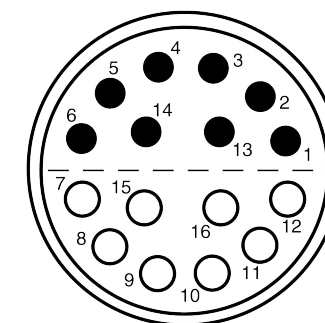

All dimensions are in millimeters (mm)

Alignment Key
Front View

Insert Configuration
Rear View

Note:

1) This picture is generic and for illustrative purposes only, and may show different keying, materials, colour, finish, and contact configuration. Minor shape or feature variations to actual item may be present.

<p>Datasheet</p>	<p>Straight plug, cable collet</p> <p>Series 5E</p>		<p>Drawn</p> <p>11.11.2024</p> <p>MARI / MARI</p>
	<p>LEMO SA Chemin des Champs-Courbes 28 1024 Ecublens - SWITZERLAND</p>		<p>Checked</p> <p>11.11.2024</p> <p>OBAR</p>
	<p>Tel. (+41 21) 695 16 00 email : info@lemo.com www.lemo.com</p>		<p>Modified</p> <p>00</p> <p>11.11.2024 / MARI</p>
	<p>CD</p>		<p>DO NOT SCALE DRAWING</p>
<p>FFA.5E.316.CLAC22</p>			