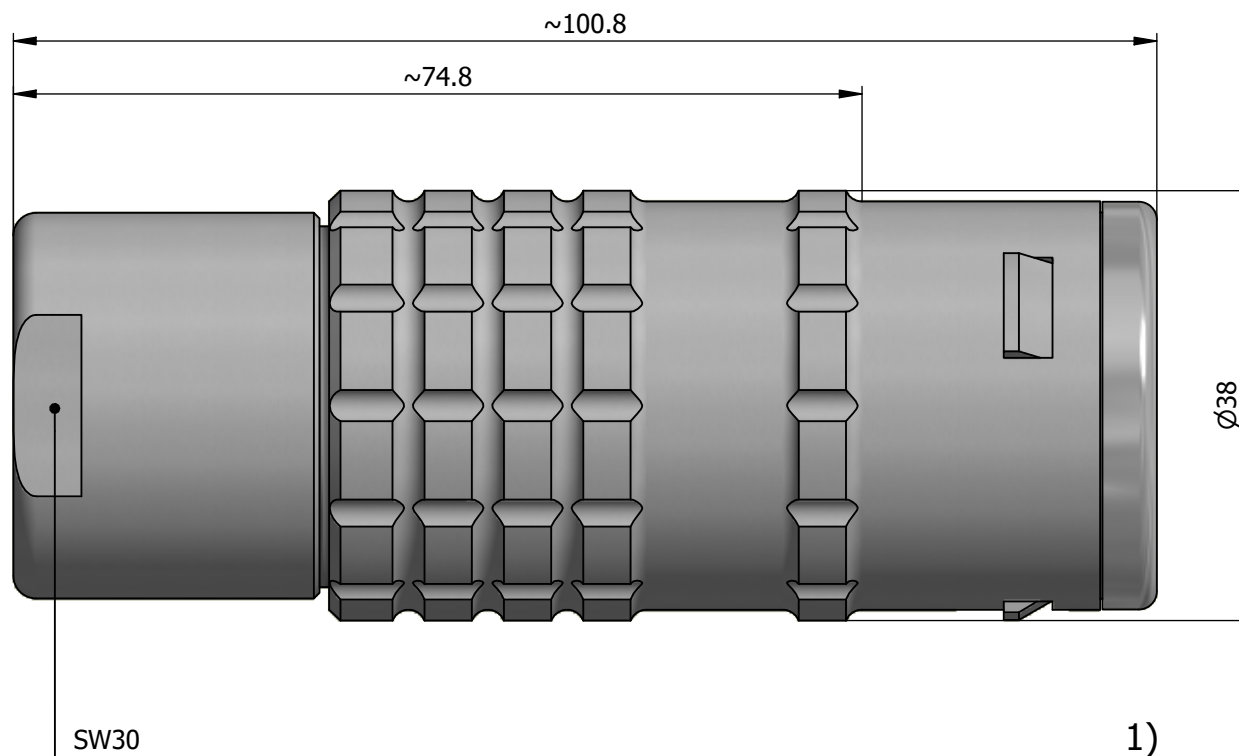

All dimensions are in millimeters (mm)

Alignment Key
Front View

Insert Configuration
Rear View

Note:

1) This picture is generic and for illustrative purposes only, and may show different keying, materials, colour, finish, and contact configuration. Minor shape or feature variations to actual item may be present.

All additional information are documented on the datasheet (See below link or QR Code)
www.lemo.com/pdf/FFA.5E.316.CLAC22.pdf

Model	Series	Insert Config.	Housing	Insulator	Contact	Collet Type	Cable \varnothing	Variant
FFA	5E	316						CLAC22

<p>Datasheet</p>	<p>Straight plug, cable collet</p> <p>Series 5E</p>		<p>Drawn</p> <p>11.11.2024</p> <p>MARI / MARI</p>
	<p>LEMO SA Chemin des Champs-Courbes 28 1024 Ecublens - SWITZERLAND</p>		<p>Checked</p> <p>11.11.2024</p> <p>OBAR</p>
	<p>Tel. (+41 21) 695 16 00 email : info@lemo.com www.lemo.com</p>		<p>Modified</p> <p>00</p> <p>11.11.2024 / MARI</p>
	<p>CD</p>		<p>DO NOT SCALE DRAWING</p>
<p>FFA.5E.316.CLAC22</p>			