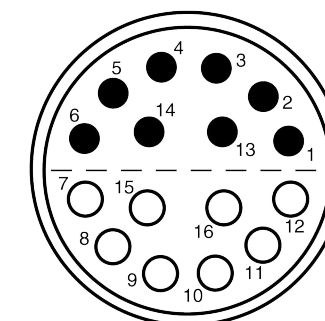

All dimensions are in millimeters (mm)

Alignment Key
Front View

Insert Configuration
Rear View

Note:

1) This picture is generic and for illustrative purposes only, and may show different keying, materials, colour, finish, and contact configuration. Minor shape or feature variations to actual item may be present.

All additional information are documented on the datasheet (See below link or QR Code)
www.lemo.com/pdf/FFA.5E.316.CLAC23.pdf

Model	Series	Insert Config.	Housing	Insulator	Contact	Collet Type	Cable \varnothing	Variant
FFA	.5E	.316	.CLAC	23				

<p>Datasheet</p>	<p>Straight plug, cable collet</p> <p>Series 5E</p>		<p>Drawn</p> <p>11.11.2024</p> <p>MARI/MARI</p>
	<p>LEMO SA Chemin des Champs-Courbes 28 1024 Ecublens - SWITZERLAND</p>		<p>Checked</p> <p>11.11.2024</p> <p>OBAR</p>
	<p>Tel. (+41 21) 695 16 00 email : info@lemo.com www.lemo.com</p>		<p>Modified</p> <p>00</p> <p>11.11.2024/MARI</p>
	<p>CD</p>		<p>DO NOT SCALE DRAWING</p>
<p>FFA.5E.316.CLAC23</p>			