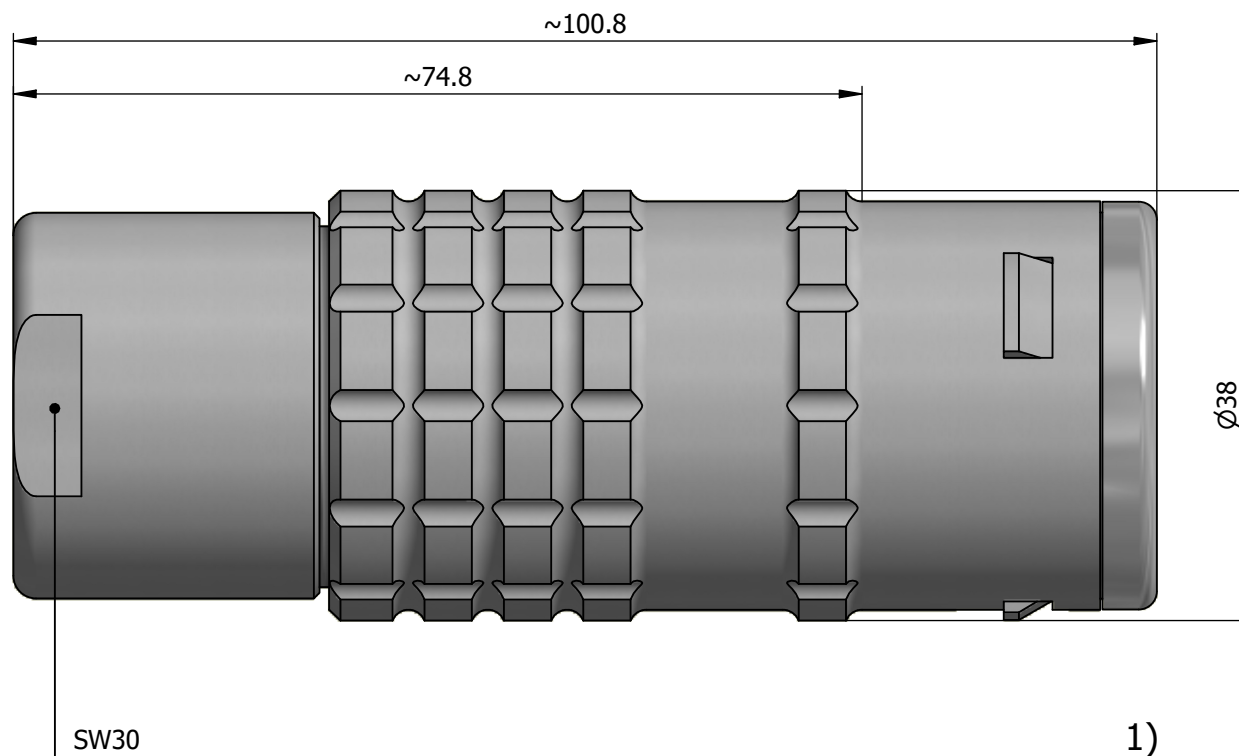

All dimensions are in millimeters (mm)

Alignment Key
Front View

Insert Configuration
Rear View

Note:

1) This picture is generic and for illustrative purposes only, and may show different keying, materials, colour, finish, and contact configuration. Minor shape or feature variations to actual item may be present.

All additional information are documented on the datasheet (See below link or QR Code)
www.lemo.com/pdf/FFA.5E.316.CLAC23.pdf

Model	Series	Insert Config.	Housing	Insulator	Contact	Collet Type	Cable \varnothing	Variant
FFA	.5E	.316	.CLAC	23				

<p>Datasheet</p>	<p>Straight plug, cable collet</p> <p>Series 5E</p>		<p>Drawn</p> <p>11.11.2024</p> <p>MARI/MARI</p>
	<p>LEMO SA Chemin des Champs-Courbes 28 1024 Ecublens - SWITZERLAND</p>		<p>Checked</p> <p>11.11.2024</p> <p>OBAR</p>
	<p>Tel. (+41 21) 695 16 00 email : info@lemo.com www.lemo.com</p>		<p>Modified</p> <p>00</p> <p>11.11.2024/MARI</p>
	<p>CD</p>		<p>DO NOT SCALE DRAWING</p>
<p>FFA.5E.316.CLAC23</p>			