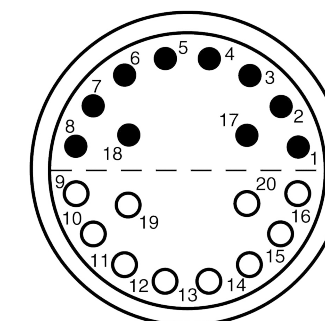

All dimensions are in millimeters (mm)

Alignment Key  
Front View

Insert Configuration  
Rear View

**Note:**

1) This picture is generic and for illustrative purposes only, and may show different keying, materials, colour, finish, and contact configuration. Minor shape or feature variations to actual item may be present.

All additional information are documented on the datasheet (See below link or QR Code)  
[www.lemo.com/pdf/FFA.5E.320.CLAC10.pdf](http://www.lemo.com/pdf/FFA.5E.320.CLAC10.pdf)

Model	Series	Insert Config.	Housing	Insulator	Contact	Collet Type	Cable $\varnothing$	Variant
FFA	.5E	.320				CLAC	10	