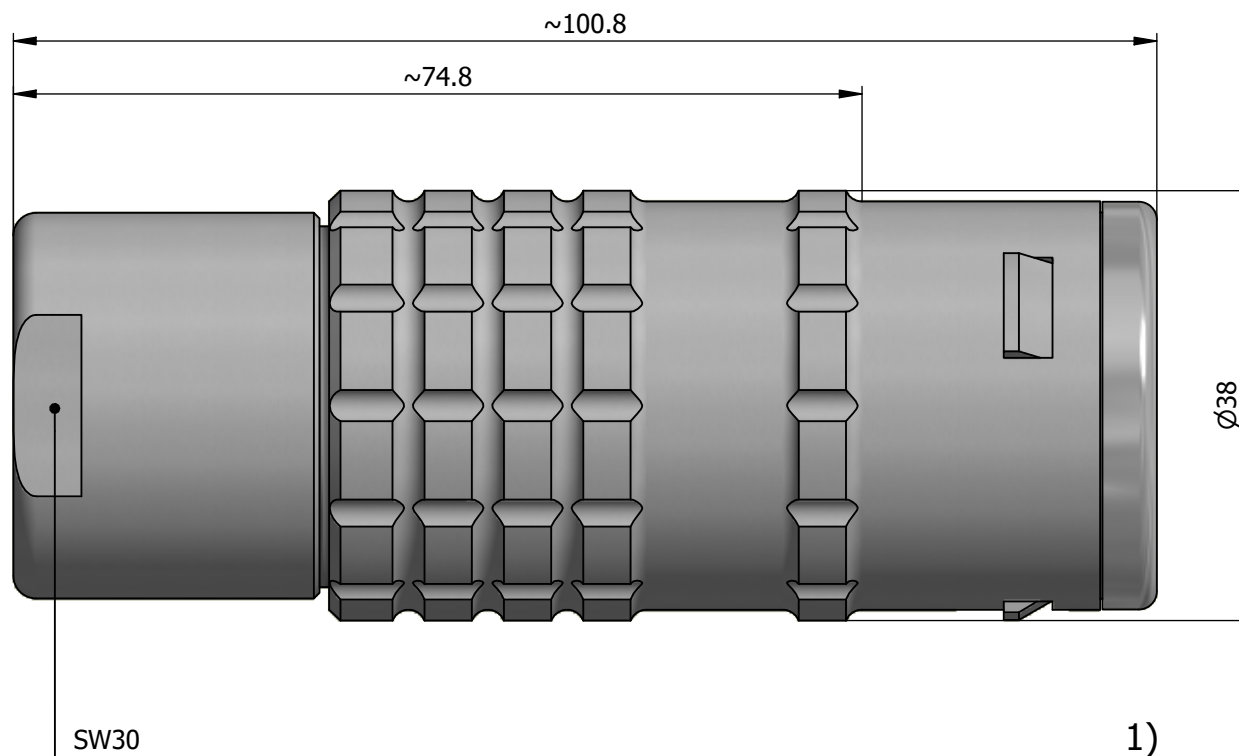

All dimensions are in millimeters (mm)

Alignment Key  
Front View

Insert Configuration  
Rear View

**Note:**

1) This picture is generic and for illustrative purposes only, and may show different keying, materials, colour, finish, and contact configuration. Minor shape or feature variations to actual item may be present.

All additional information are documented on the datasheet (See below link or QR Code)  
[www.lemo.com/pdf/FFA.5E.320.CLAC10.pdf](http://www.lemo.com/pdf/FFA.5E.320.CLAC10.pdf)

Model	Series	Insert Config.	Housing	Insulator	Contact	Collet Type	Cable $\varnothing$	Variant
FFA	.5E	.320				CLAC	10	