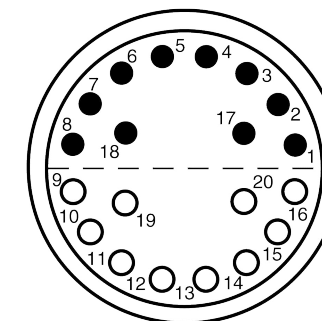

All dimensions are in millimeters (mm)

Alignment Key
Front View

Insert Configuration
Rear View

Note:

1) This picture is generic and for illustrative purposes only, and may show different keying, materials, colour, finish, and contact configuration. Minor shape or feature variations to actual item may be present.

All additional information are documented on the datasheet (See below link or QR Code)
www.lemo.com/pdf/FFA.5E.320.CLAC14.pdf

Model	Series	Insert Config.	Housing	Insulator	Contact	Collet Type	Cable \varnothing	Variant
FFA	.5E	.320				CLAC	14	