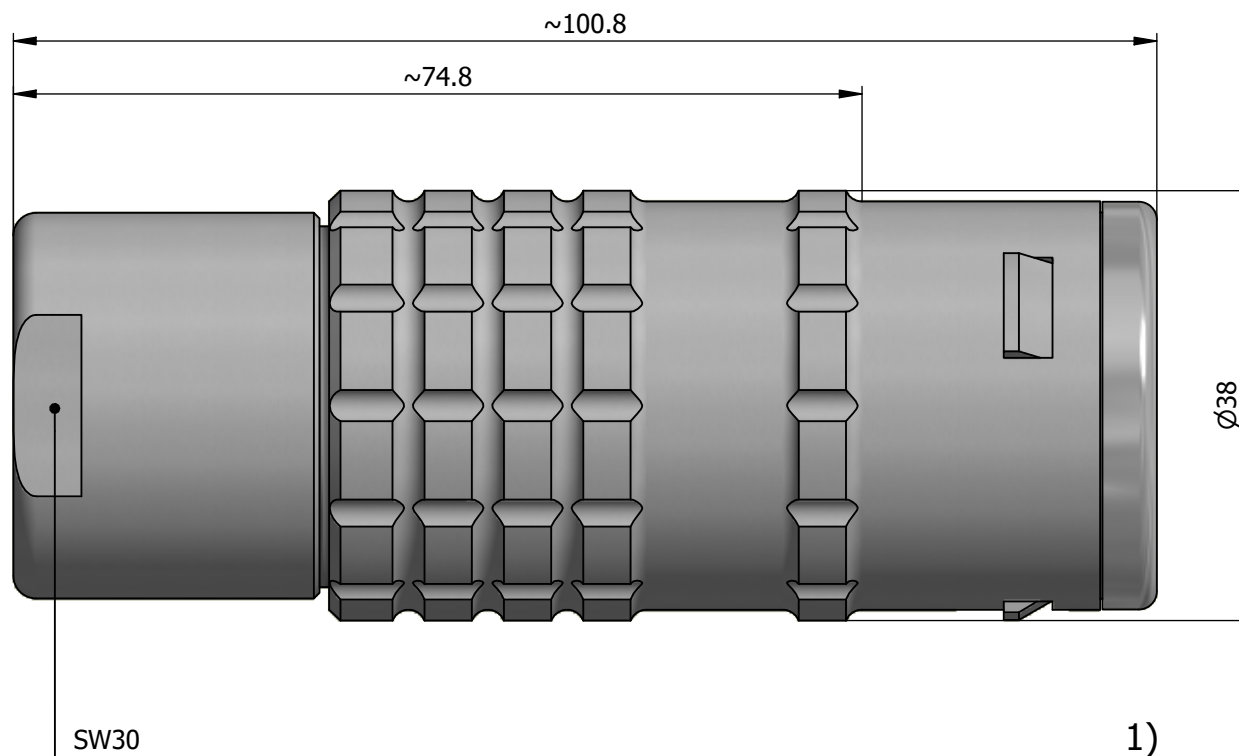

All dimensions are in millimeters (mm)

Alignment Key
Front View

Insert Configuration
Rear View

Note:

1) This picture is generic and for illustrative purposes only, and may show different keying, materials, colour, finish, and contact configuration. Minor shape or feature variations to actual item may be present.

All additional information are documented on the datasheet (See below link or QR Code)
www.lemo.com/pdf/FFA.5E.320.CLAC14.pdf

Model	Series	Insert Config.	Housing	Insulator	Contact	Collet Type	Cable \varnothing	Variant
FFA	.5E	.320				CLAC	14	