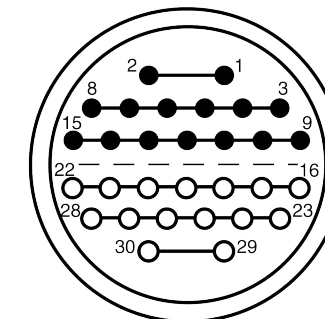

All dimensions are in millimeters (mm)

Alignment Key  
Front View

Insert Configuration  
Rear View

**Note:**

1) This picture is generic and for illustrative purposes only, and may show different keying, materials, colour, finish, and contact configuration. Minor shape or feature variations to actual item may be present.

All additional information are documented on the datasheet (See below link or QR Code)  
[www.lemo.com/pdf/FFA.5E.330.CLAC21.pdf](http://www.lemo.com/pdf/FFA.5E.330.CLAC21.pdf)

Model	Series	Insert Config.	Housing	Insulator	Contact	Collet Type	Cable $\varnothing$	Variant
FFA	.5E	.330						CLAC21

<p>Datasheet</p>	<p><b>Straight plug, cable collet</b></p> <p>Series 5E</p>		<p>Drawn</p> <p>11.11.2024</p> <p>MARI/MARI</p>
	<p>LEMO SA Chemin des Champs-Courbes 28 1024 Ecublens - SWITZERLAND</p>		<p>Checked</p> <p>11.11.2024</p> <p>OBAR</p>
	<p>Tel. (+41 21) 695 16 00 email : info@lemo.com www.lemo.com</p>		<p>Modified</p> <p>00</p> <p>11.11.2024/MARI</p>
	<p>CD</p>		<p>DO NOT SCALE DRAWING</p>
<p><b>FFA.5E.330.CLAC21</b></p>			