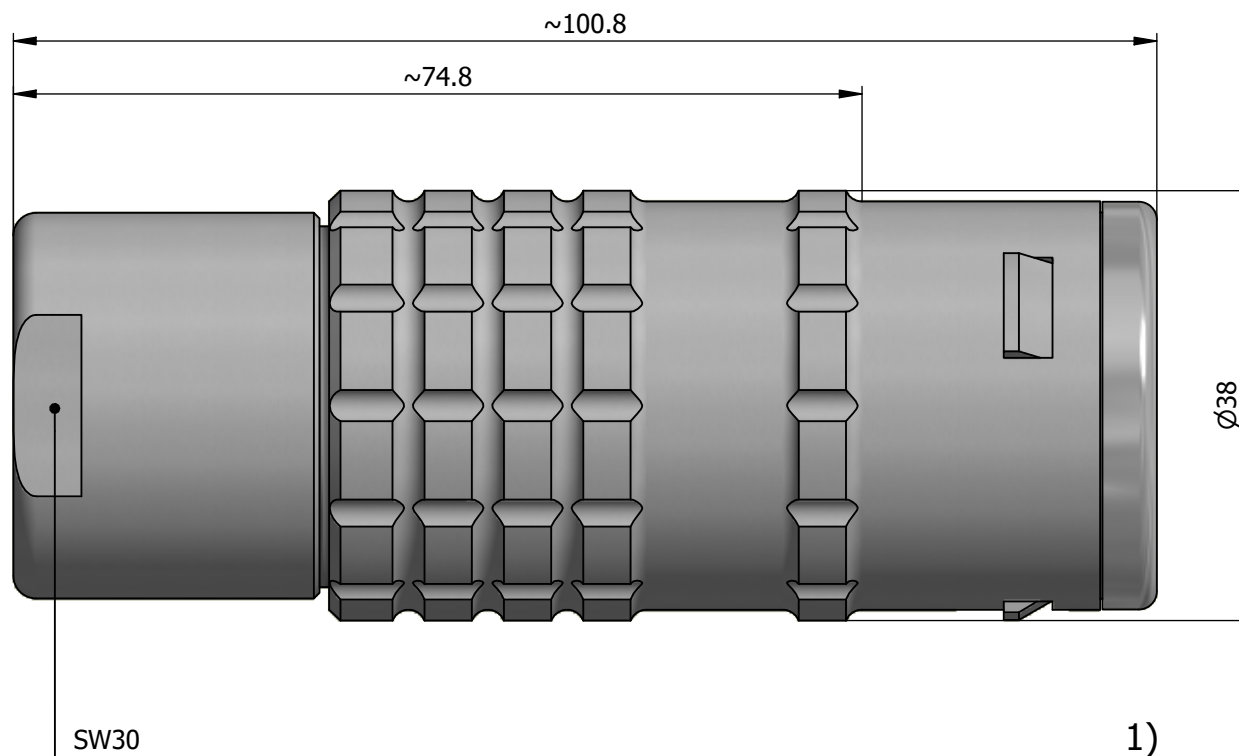

All dimensions are in millimeters (mm)

Alignment Key  
Front View

Insert Configuration  
Rear View

**Note:**

1) This picture is generic and for illustrative purposes only, and may show different keying, materials, colour, finish, and contact configuration. Minor shape or feature variations to actual item may be present.

All additional information are documented on the datasheet (See below link or QR Code)  
[www.lemo.com/pdf/FFA.5E.330.CLAC21.pdf](http://www.lemo.com/pdf/FFA.5E.330.CLAC21.pdf)

Model	Series	Insert Config.	Housing	Insulator	Contact	Collet Type	Cable $\varnothing$	Variant
FFA	.5E	.330						CLAC21

<p>Datasheet</p>	<p><b>Straight plug, cable collet</b></p> <p>Series 5E</p>		<p>Drawn</p> <p>11.11.2024</p> <p>MARI/MARI</p>
	<p>LEMO SA Chemin des Champs-Courbes 28 1024 Ecublens - SWITZERLAND</p>		<p>Checked</p> <p>11.11.2024</p> <p>OBAR</p>
	<p>Tel. (+41 21) 695 16 00 email : info@lemo.com www.lemo.com</p>		<p>Modified</p> <p>00</p> <p>11.11.2024/MARI</p>
	<p>CD</p>		<p>DO NOT SCALE DRAWING</p>
<p><b>FFA.5E.330.CLAC21</b></p>			