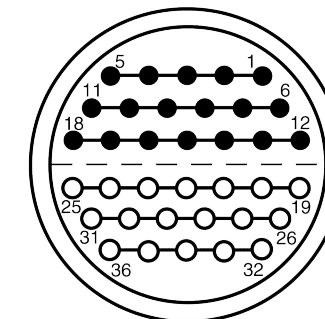

All dimensions are in millimeters (mm)

Alignment Key
Front View

Insert Configuration
Rear View

Note:

1) This picture is generic and for illustrative purposes only, and may show different keying, materials, colour, finish, and contact configuration. Minor shape or feature variations to actual item may be present.

All additional information are documented on the datasheet (See below link or QR Code)
www.lemo.com/pdf/FFA.5E.336.CLAC10.pdf

Model	Series	Insert Config.	Housing	Insulator	Contact	Collet Type	Cable \varnothing	Variant
FFA	.5E	.336						CLAC10

<p>Datasheet</p>	<p>Straight plug, cable collet</p> <p>Series 5E</p>		<p>Drawn</p> <p>11.11.2024</p> <p>MARI / MARI</p>
	<p>LEMO SA Chemin des Champs-Courbes 28 1024 Ecublens - SWITZERLAND</p>		<p>Checked</p> <p>11.11.2024</p> <p>OBAR</p>
	<p>Tel. (+41 21) 695 16 00 email : info@lemo.com www.lemo.com</p>		<p>Modified</p> <p>00</p> <p>11.11.2024 / MARI</p>
	<p>CD</p>		<p>DO NOT SCALE DRAWING</p>