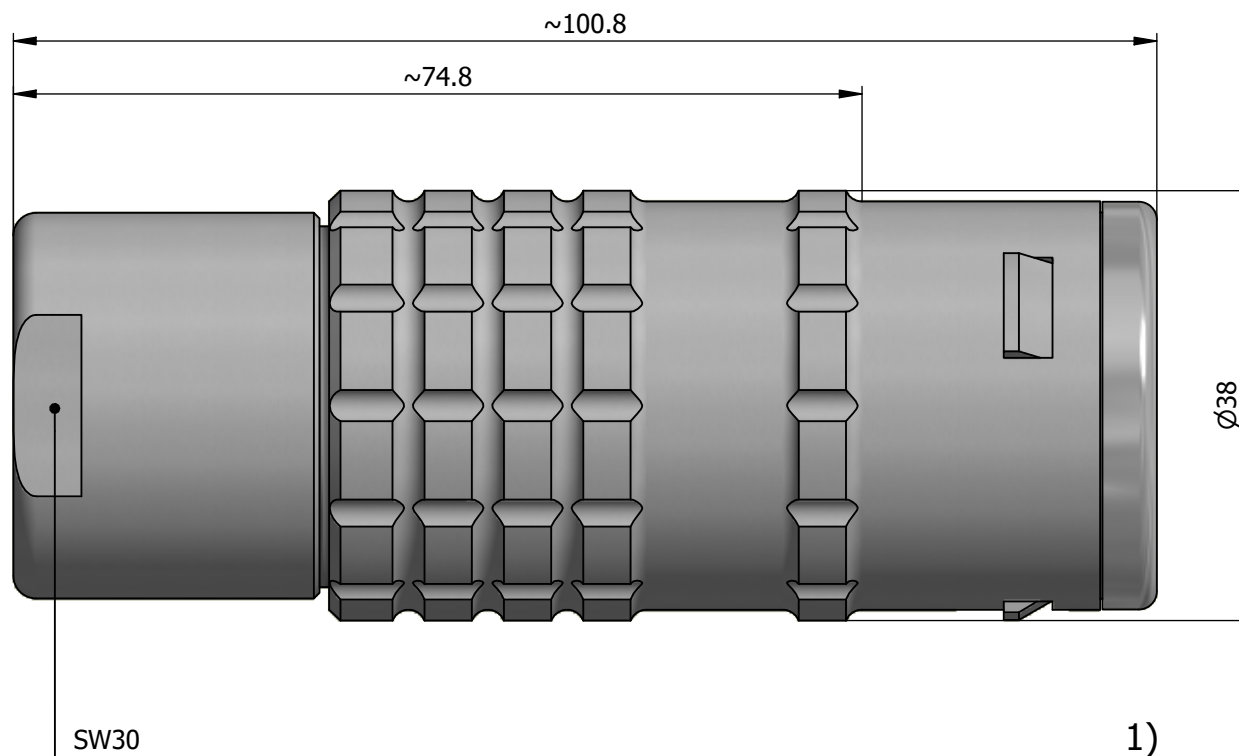

All dimensions are in millimeters (mm)

Alignment Key
Front View

Insert Configuration
Rear View

Note:

1) This picture is generic and for illustrative purposes only, and may show different keying, materials, colour, finish, and contact configuration. Minor shape or feature variations to actual item may be present.

All additional information are documented on the datasheet (See below link or QR Code)
www.lemo.com/pdf/FFA.5E.336.CLAC10.pdf

Model	Series	Insert Config.	Housing	Insulator	Contact	Collet Type	Cable \varnothing	Variant
FFA	.5E	.336						CLAC10

<p>Datasheet</p>	<p>Straight plug, cable collet</p> <p>Series 5E</p>		<p>Drawn</p> <p>11.11.2024</p> <p>MARI / MARI</p>
	<p>LEMO SA Chemin des Champs-Courbes 28 1024 Ecublens - SWITZERLAND</p>		<p>Checked</p> <p>11.11.2024</p> <p>OBAR</p>
	<p>Tel. (+41 21) 695 16 00 email : info@lemo.com www.lemo.com</p>		<p>Modified</p> <p>00</p> <p>11.11.2024 / MARI</p>
	<p>CD</p>		<p>DO NOT SCALE DRAWING</p>