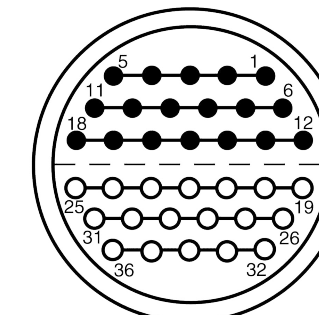

All dimensions are in millimeters (mm)

Alignment Key
Front View

Insert Configuration
Rear View

Note:

1) This picture is generic and for illustrative purposes only, and may show different keying, materials, colour, finish, and contact configuration. Minor shape or feature variations to actual item may be present.

All additional information are documented on the datasheet (See below link or QR Code)
www.lemo.com/pdf/FFA.5E.336.CLAC16.pdf

Model	Series	Insert Config.	Housing	Insulator	Contact	Collet Type	Cable \varnothing	Variant
FFA	.5E	.336						CLAC16

<p>Datasheet</p>	<p>Straight plug, cable collet</p> <p>Series 5E</p>		<p>Drawn</p> <p>11.11.2024</p> <p>MARI / MARI</p>
	<p>LEMO SA Chemin des Champs-Courbes 28 1024 Ecublens - SWITZERLAND</p>		<p>Checked</p> <p>11.11.2024</p> <p>OBAR</p>
	<p>Tel. (+41 21) 695 16 00 email : info@lemo.com www.lemo.com</p>		<p>Modified</p> <p>00</p> <p>11.11.2024 / MARI</p>
	<p>CD</p>		<p>DO NOT SCALE DRAWING</p>