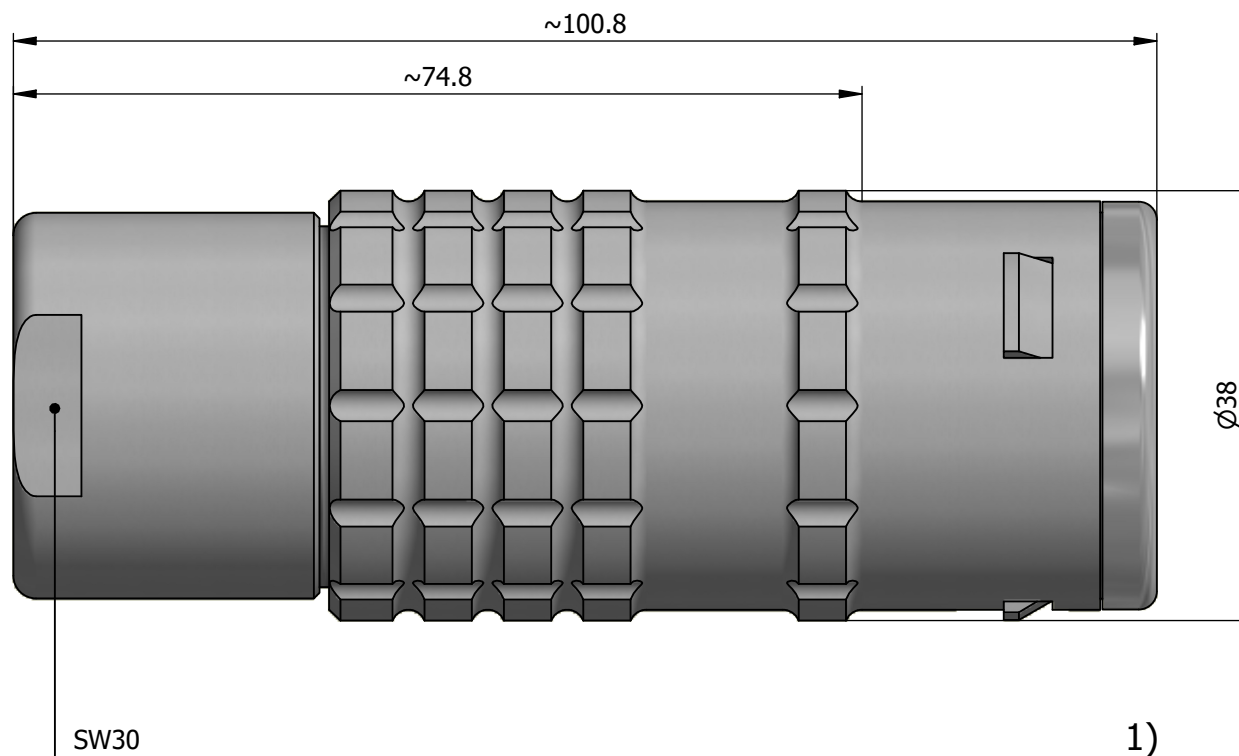

All dimensions are in millimeters (mm)

Alignment Key
Front View

Insert Configuration
Rear View

Note:

1) This picture is generic and for illustrative purposes only, and may show different keying, materials, colour, finish, and contact configuration. Minor shape or feature variations to actual item may be present.

All additional information are documented on the datasheet (See below link or QR Code)
www.lemo.com/pdf/FFA.5E.336.CLAC16.pdf

Model	Series	Insert Config.	Housing	Insulator	Contact	Collet Type	Cable \varnothing	Variant
FFA	.5E	.336						CLAC16

<p>Datasheet</p>	<p>Straight plug, cable collet</p> <p>Series 5E</p>		<p>Drawn</p> <p>11.11.2024</p> <p>MARI / MARI</p>
	<p>LEMO SA Chemin des Champs-Courbes 28 1024 Ecublens - SWITZERLAND</p>		<p>Checked</p> <p>11.11.2024</p> <p>OBAR</p>
	<p>Tel. (+41 21) 695 16 00 email : info@lemo.com www.lemo.com</p>		<p>Modified</p> <p>00</p> <p>11.11.2024 / MARI</p>
	<p>CD</p>		<p>DO NOT SCALE DRAWING</p>