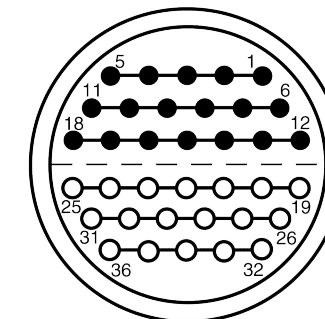

All dimensions are in millimeters (mm)

Alignment Key  
Front View

Insert Configuration  
Rear View

**Note:**

1) This picture is generic and for illustrative purposes only, and may show different keying, materials, colour, finish, and contact configuration. Minor shape or feature variations to actual item may be present.

All additional information are documented on the datasheet (See below link or QR Code)  
[www.lemo.com/pdf/FFA.5E.336.CLAC18.pdf](http://www.lemo.com/pdf/FFA.5E.336.CLAC18.pdf)

Model	Series	Insert Config.	Housing	Insulator	Contact	Collet Type	Cable $\varnothing$	Variant
FFA	.5E	.336				CLAC	18	

<p>Datasheet</p>	<p><b>Straight plug, cable collet</b></p> <p>Series 5E</p>		<p>Drawn 11.11.2024 MARI/MARI</p>
	<p>LEMO SA Chemin des Champs-Courbes 28 1024 Ecublens - SWITZERLAND</p>		<p>Checked 11.11.2024 OBAR</p>
	<p>Tel. (+41 21) 695 16 00 email : info@lemo.com www.lemo.com</p>		<p>Modified 00 11.11.2024/MARI</p>
	<p>CD</p>		<p>DO NOT SCALE DRAWING</p>
<p><b>FFA.5E.336.CLAC18</b></p>			