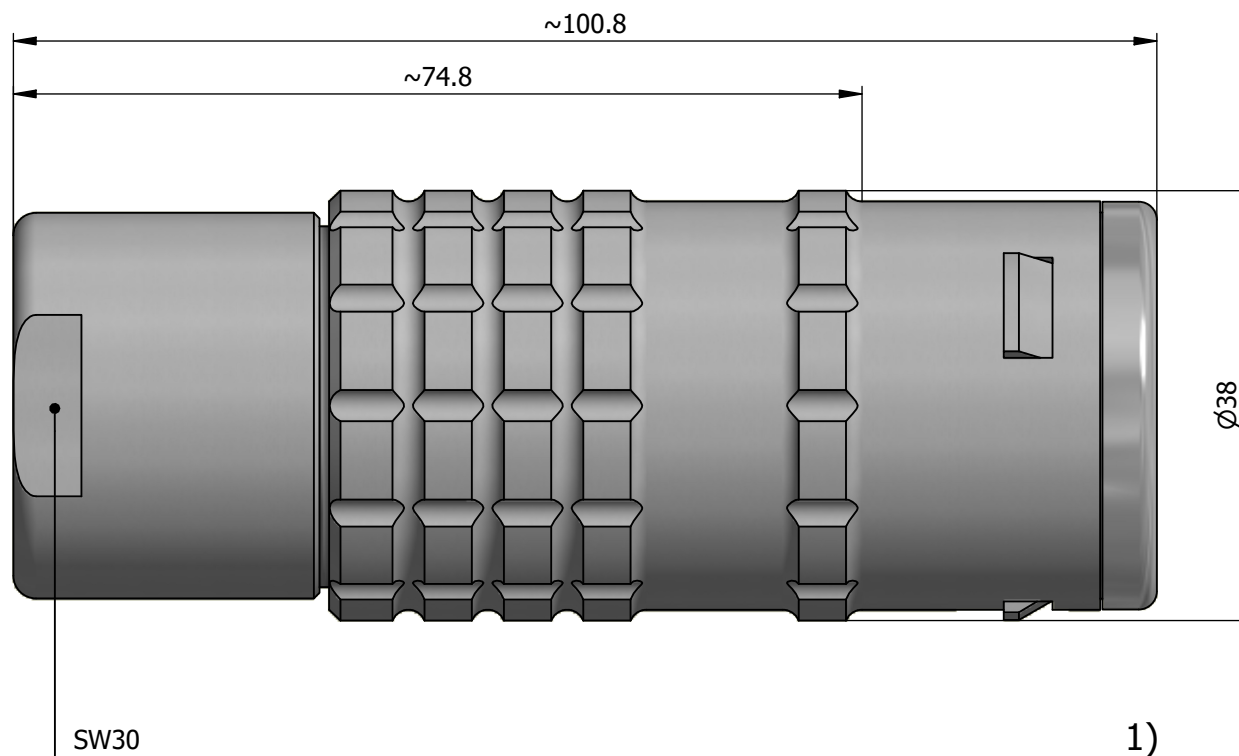

All dimensions are in millimeters (mm)

Alignment Key  
Front View

Insert Configuration  
Rear View

**Note:**

1) This picture is generic and for illustrative purposes only, and may show different keying, materials, colour, finish, and contact configuration. Minor shape or feature variations to actual item may be present.

All additional information are documented on the datasheet (See below link or QR Code)  
[www.lemo.com/pdf/FFA.5E.336.CLAC18.pdf](http://www.lemo.com/pdf/FFA.5E.336.CLAC18.pdf)

Model	Series	Insert Config.	Housing	Insulator	Contact	Collet Type	Cable $\varnothing$	Variant
FFA	.5E	.336				CLAC	18	

<p>Datasheet</p>	<p><b>Straight plug, cable collet</b></p> <p>Series 5E</p>		<p>Drawn 11.11.2024 MARI/MARI</p>
	<p>LEMO SA Chemin des Champs-Courbes 28 1024 Ecublens - SWITZERLAND</p>		<p>Checked 11.11.2024 OBAR</p>
	<p>Tel. (+41 21) 695 16 00 email : info@lemo.com www.lemo.com</p>		<p>Modified 00 11.11.2024/MARI</p>
	<p>CD</p>		<p>DO NOT SCALE DRAWING</p>
<p><b>FFA.5E.336.CLAC18</b></p>			