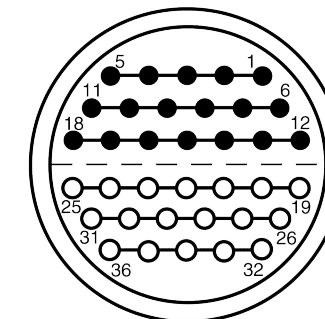

All dimensions are in millimeters (mm)

Alignment Key
Front View

Insert Configuration
Rear View

Note:

1) This picture is generic and for illustrative purposes only, and may show different keying, materials, colour, finish, and contact configuration. Minor shape or feature variations to actual item may be present.

All additional information are documented on the datasheet (See below link or QR Code)
www.lemo.com/pdf/FFA.5E.336.CLAC23.pdf

Model	Series	Insert Config.	Housing	Insulator	Contact	Collet Type	Cable \varnothing	Variant
FFA	.5E	.336	.CLAC	23				