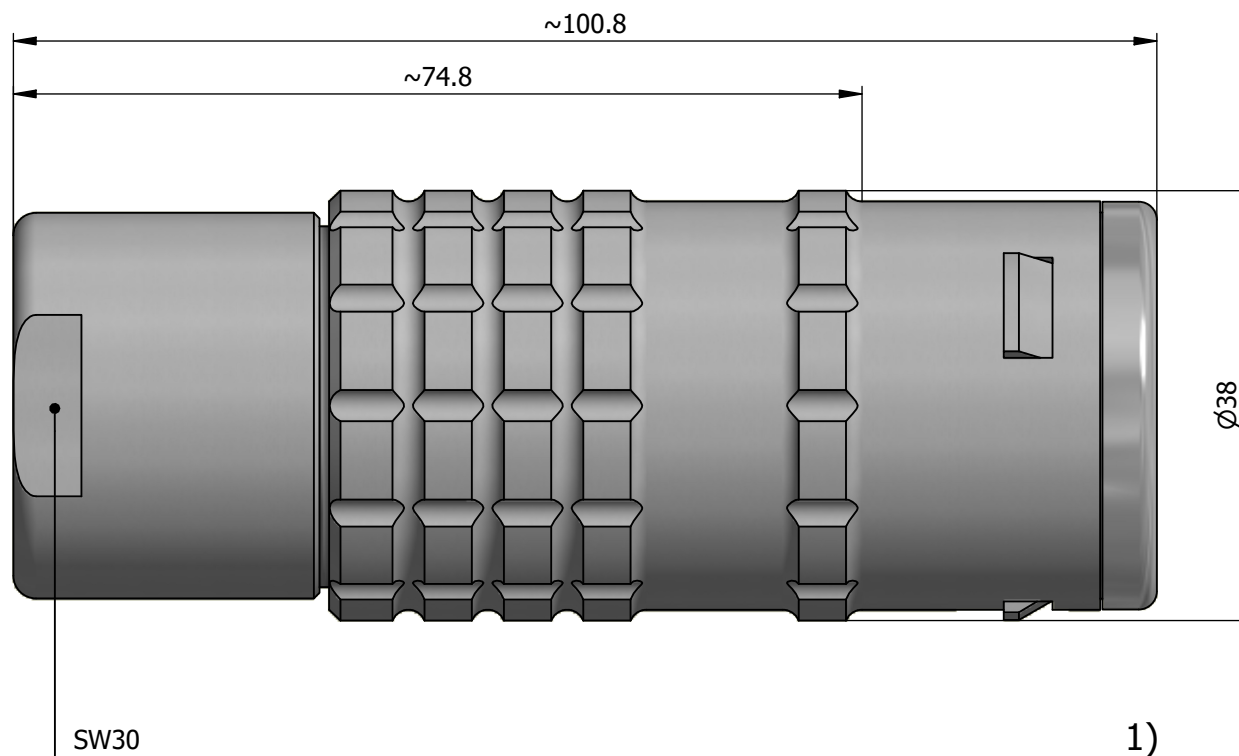

All dimensions are in millimeters (mm)

Alignment Key
Front View

Insert Configuration
Rear View

Note:

1) This picture is generic and for illustrative purposes only, and may show different keying, materials, colour, finish, and contact configuration. Minor shape or feature variations to actual item may be present.

All additional information are documented on the datasheet (See below link or QR Code)
www.lemo.com/pdf/FFA.5E.336.CLAC23.pdf

Model	Series	Insert Config.	Housing	Insulator	Contact	Collet Type	Cable \varnothing	Variant
FFA	.5E	.336	.CLAC	23				