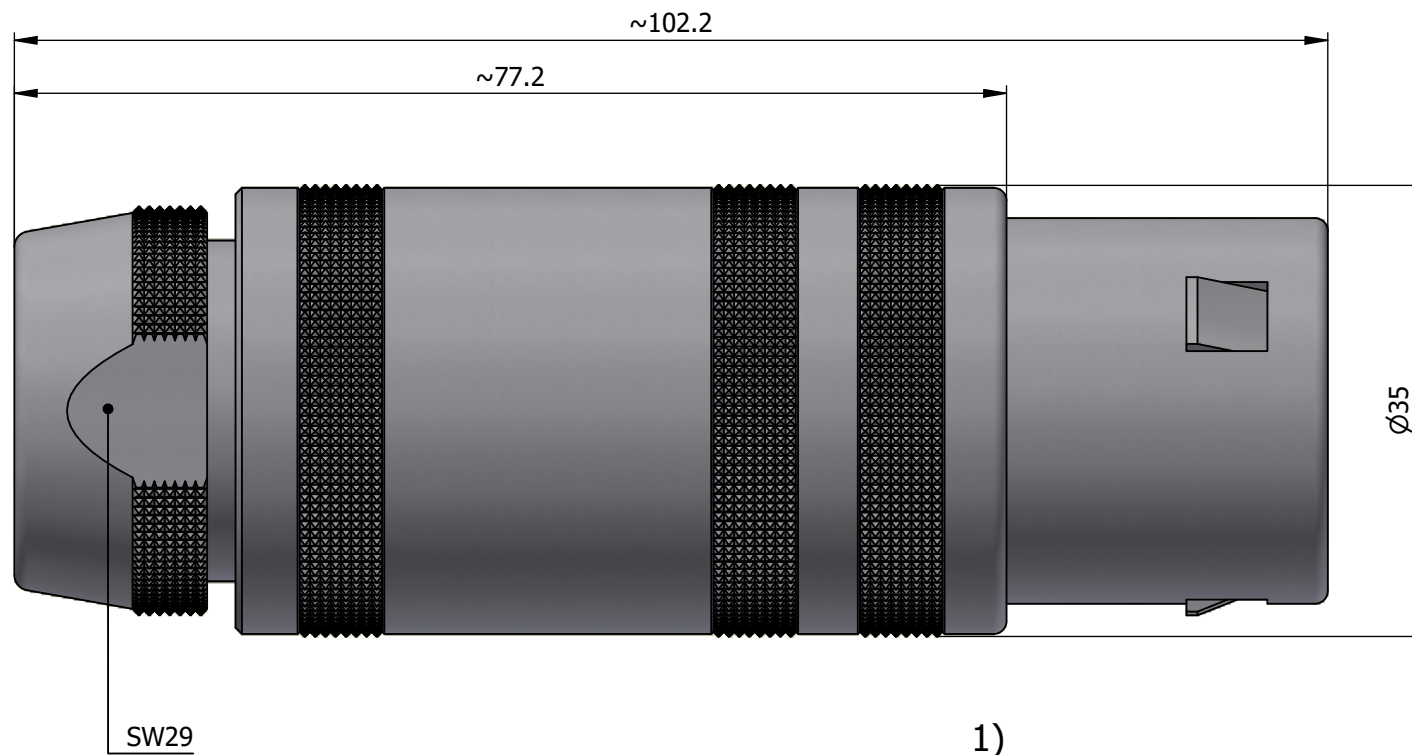

All dimensions are in millimeters (mm)

Alignment Key
Front View

Insert Configuration
Rear View

Note:

1) This picture is generic and for illustrative purposes only, and may show different keying, materials, colour, finish, and contact configuration. Minor shape or feature variations to actual item may be present.

All additional information are documented on the datasheet (See below link or QR Code)
www.lemo.com/pdf/FFA.5S.304.CLAC20.pdf

Model	Series	Insert Config.	Housing	Insulator	Contact	Collet Type	Cable Ø	Variant
FFA	5S	304						CLAC20