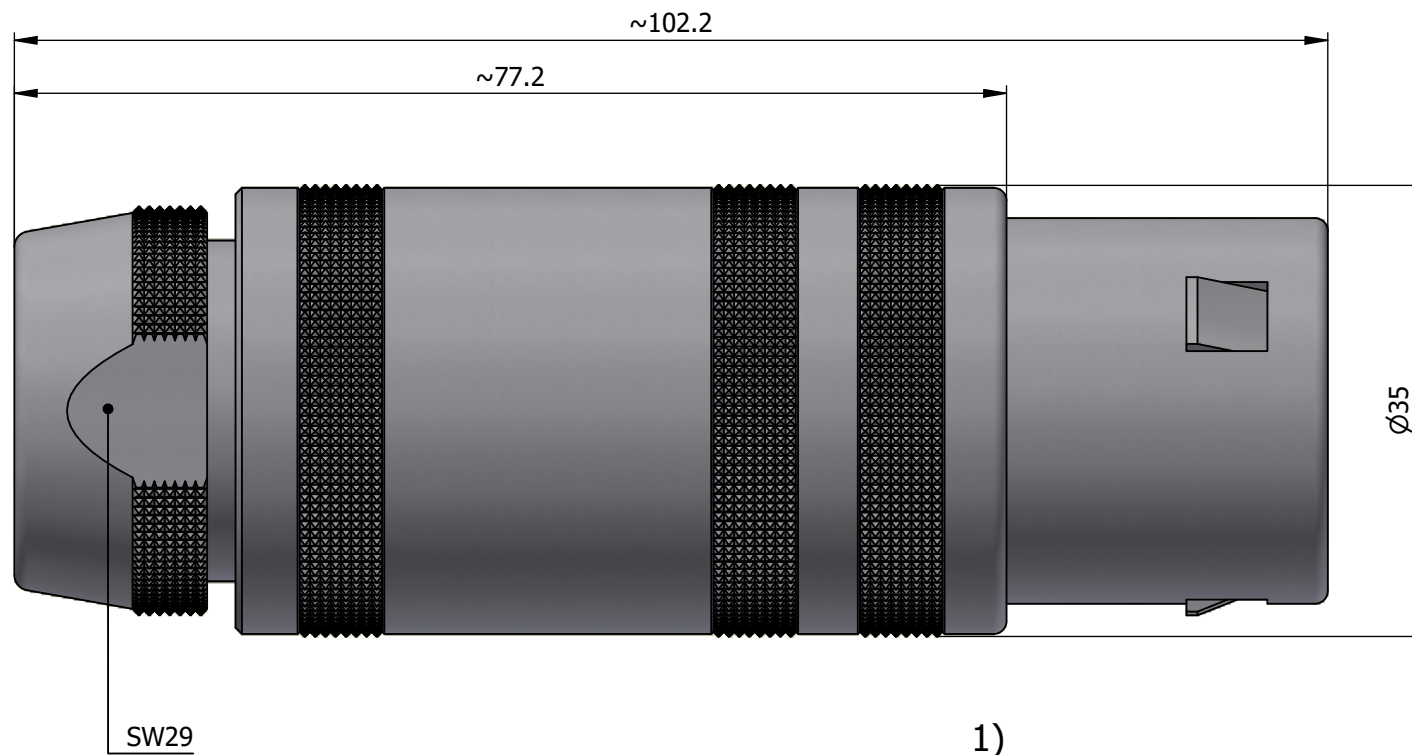

All dimensions are in millimeters (mm)

Alignment Key
Front View

Insert Configuration
Rear View

Note:

1) This picture is generic and for illustrative purposes only, and may show different keying, materials, colour, finish, and contact configuration. Minor shape or feature variations to actual item may be present.

All additional information are documented on the datasheet (See below link or QR Code)
www.lemo.com/pdf/FFA.5S.304.CLAL14.pdf

Model	Series	Insert Config.	Housing	Insulator	Contact	Collet Type	Cable Ø	Variant
FFA	5S	304				CLAL	14	