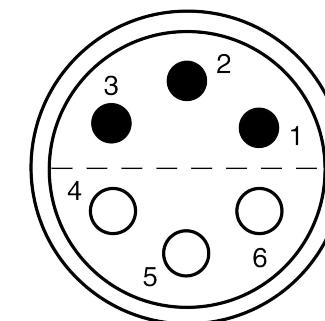

All dimensions are in millimeters (mm)

Alignment Key  
Front View

Insert Configuration  
Rear View

**Note:**

1) This picture is generic and for illustrative purposes only, and may show different keying, materials, colour, finish, and contact configuration. Minor shape or feature variations to actual item may be present.

All additional information are documented on the datasheet (See below link or QR Code)  
[www.lemo.com/pdf/FFA.5S.306.CLAC12.pdf](http://www.lemo.com/pdf/FFA.5S.306.CLAC12.pdf)

Model	Series	Insert Config.	Housing	Insulator	Contact	Collet Type	Cable Ø	Variant
FFA	5S	306				CLAC	12	