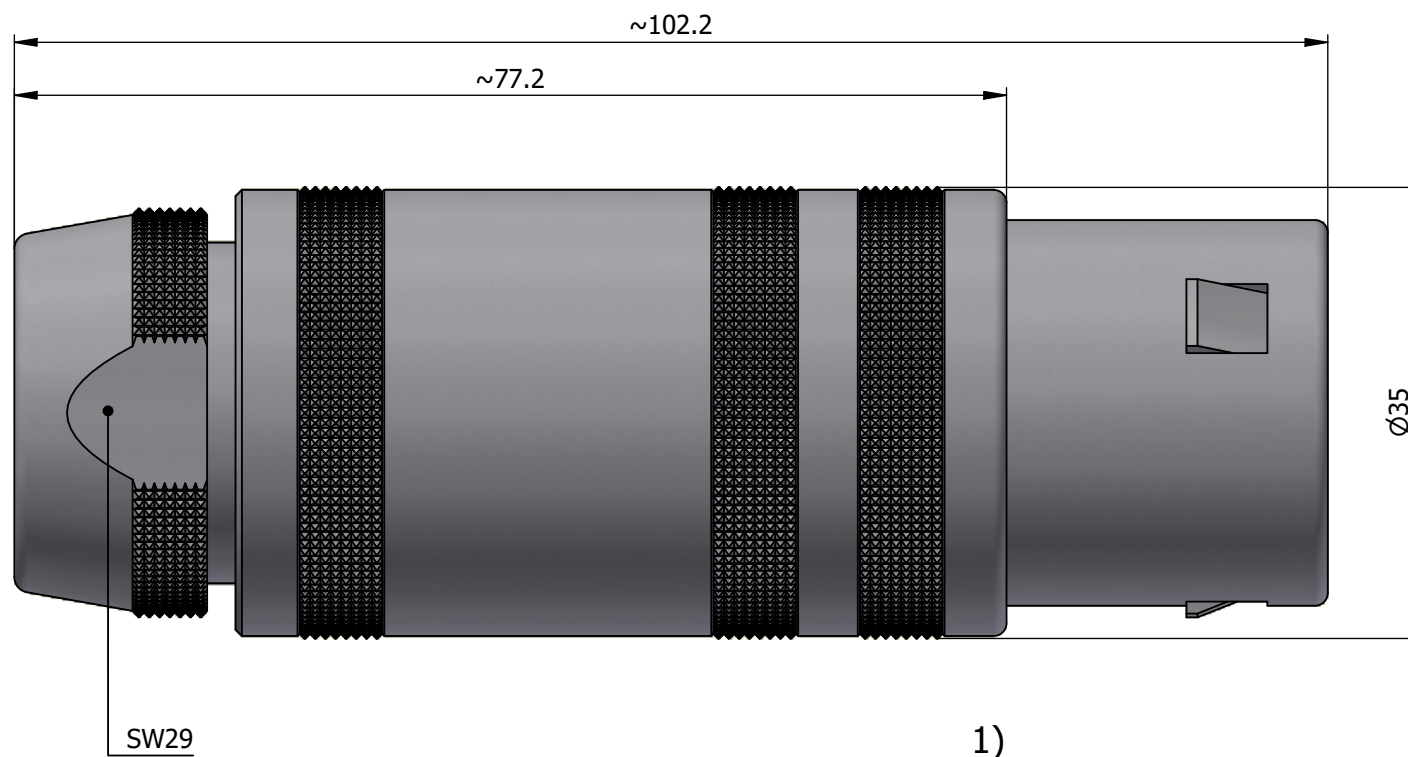

All dimensions are in millimeters (mm)

Alignment Key  
Front View

Insert Configuration  
Rear View

**Note:**

1) This picture is generic and for illustrative purposes only, and may show different keying, materials, colour, finish, and contact configuration. Minor shape or feature variations to actual item may be present.

All additional information are documented on the datasheet (See below link or QR Code)  
[www.lemo.com/pdf/FFA.5S.306.CLAC12.pdf](http://www.lemo.com/pdf/FFA.5S.306.CLAC12.pdf)

Model	Series	Insert Config.	Housing	Insulator	Contact	Collet Type	Cable Ø	Variant
FFA	5S	306				CLAC	12	