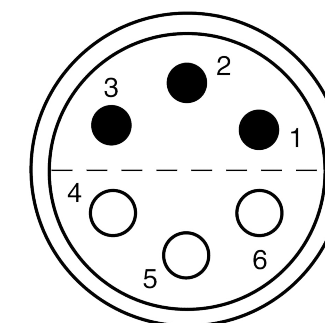

All dimensions are in millimeters (mm)

Alignment Key  
Front View

Insert Configuration  
Rear View

**Note:**

1) This picture is generic and for illustrative purposes only, and may show different keying, materials, colour, finish, and contact configuration. Minor shape or feature variations to actual item may be present.

All additional information are documented on the datasheet (See below link or QR Code)  
[www.lemo.com/pdf/FFA.5S.306.CLAC16.pdf](http://www.lemo.com/pdf/FFA.5S.306.CLAC16.pdf)

Model	Series	Insert Config.	Housing	Insulator	Contact	Collet Type	Cable Ø	Variant
FFA	5S	306				CLAC	16	