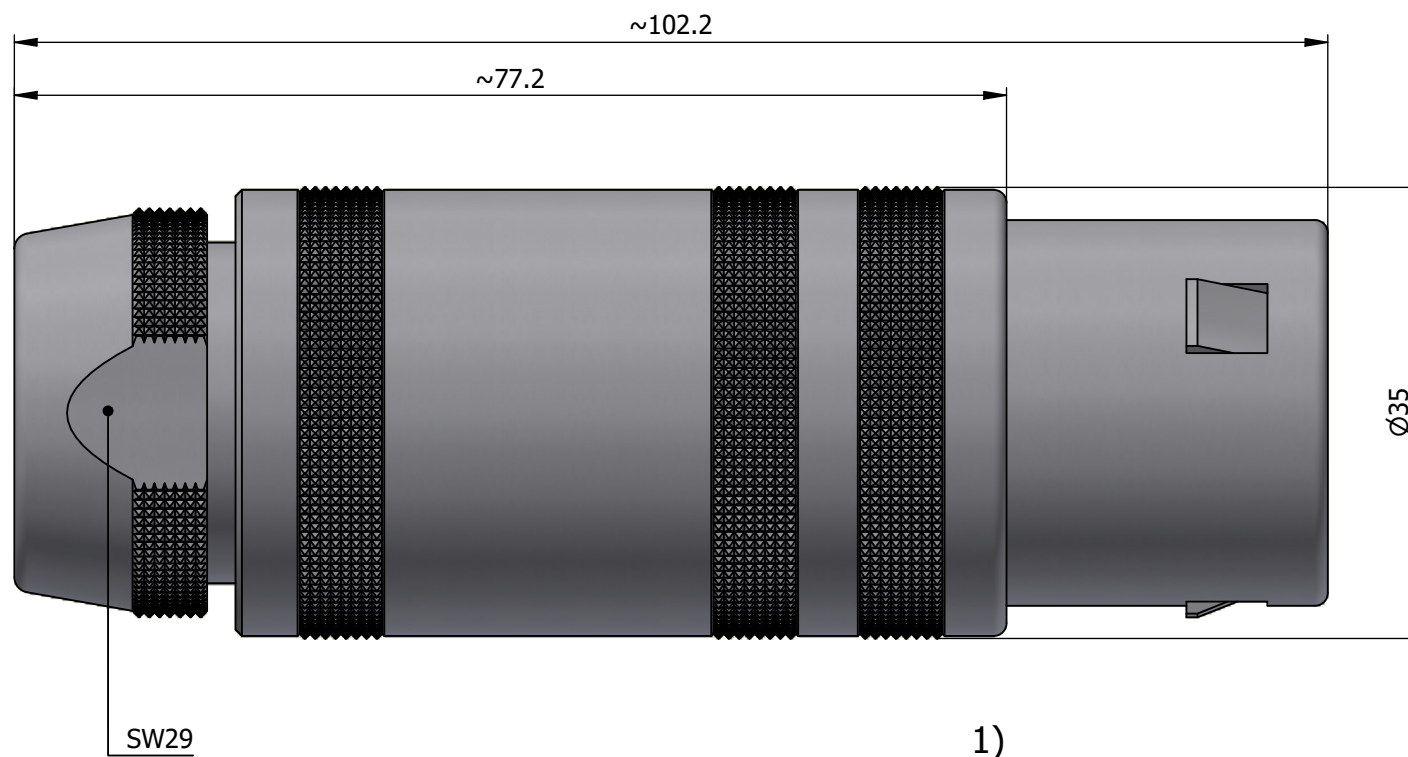

All dimensions are in millimeters (mm)

Alignment Key  
Front View

Insert Configuration  
Rear View

**Note:**

1) This picture is generic and for illustrative purposes only, and may show different keying, materials, colour, finish, and contact configuration. Minor shape or feature variations to actual item may be present.

All additional information are documented on the datasheet (See below link or QR Code)  
[www.lemo.com/pdf/FFA.5S.306.CLAC16.pdf](http://www.lemo.com/pdf/FFA.5S.306.CLAC16.pdf)

Model	Series	Insert Config.	Housing	Insulator	Contact	Collet Type	Cable Ø	Variant
FFA	5S	306				CLAC	16	