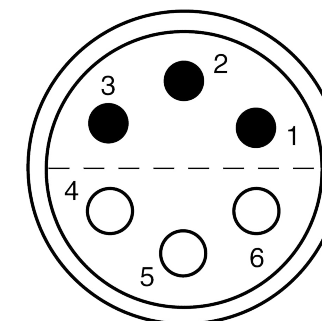

All dimensions are in millimeters (mm)

Alignment Key
Front View

Insert Configuration
Rear View

Note:

1) This picture is generic and for illustrative purposes only, and may show different keying, materials, colour, finish, and contact configuration. Minor shape or feature variations to actual item may be present.

All additional information are documented on the datasheet (See below link or QR Code)
www.lemo.com/pdf/FFA.5S.306.CLAC22.pdf

| | | | | | | | | |
|-------|--------|----------------|---------|-----------|---------|-------------|---------|---------|
| Model | Series | Insert Config. | Housing | Insulator | Contact | Collet Type | Cable Ø | Variant |
| FFA | 5S | 306 | | | | | | CLAC22 |