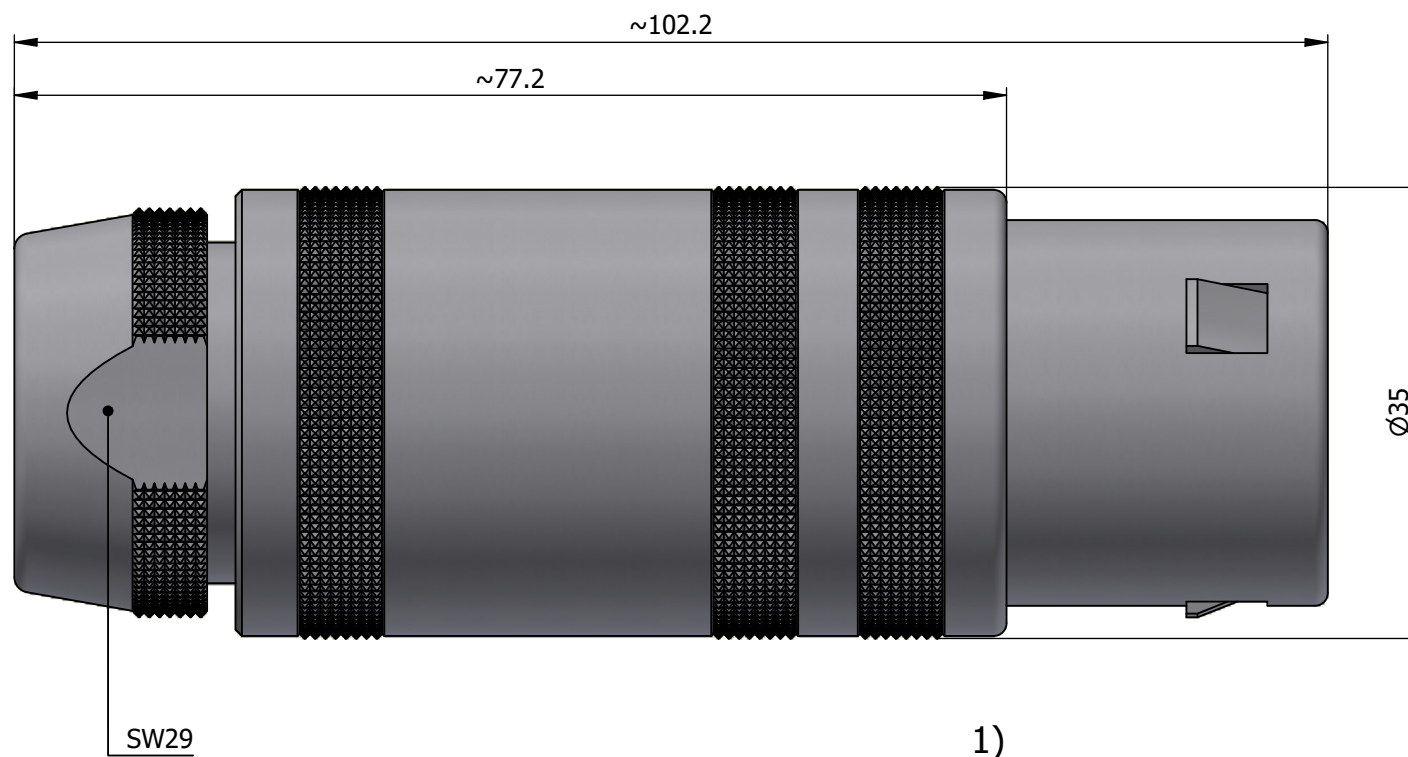

All dimensions are in millimeters (mm)

Alignment Key
Front View

Insert Configuration
Rear View

Note:

1) This picture is generic and for illustrative purposes only, and may show different keying, materials, colour, finish, and contact configuration. Minor shape or feature variations to actual item may be present.

All additional information are documented on the datasheet (See below link or QR Code)
www.lemo.com/pdf/FFA.5S.306.CLAC22.pdf

| | | | | | | | | |
|-------|--------|----------------|---------|-----------|---------|-------------|---------|---------|
| Model | Series | Insert Config. | Housing | Insulator | Contact | Collet Type | Cable Ø | Variant |
| FFA | 5S | 306 | | | | | | CLAC22 |