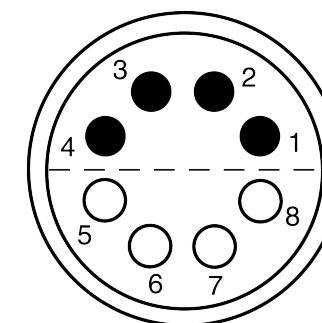

All dimensions are in millimeters (mm)

Alignment Key
Front View

Insert Configuration
Rear View

Note:

1) This picture is generic and for illustrative purposes only, and may show different keying, materials, colour, finish, and contact configuration. Minor shape or feature variations to actual item may be present.

All additional information are documented on the datasheet (See below link or QR Code)
www.lemo.com/pdf/FFA.5S.308.CLAC10.pdf

Model	Series	Insert Config.	Housing	Insulator	Contact	Collet Type	Cable Ø	Variant
FFA	5S	308						CLAC10