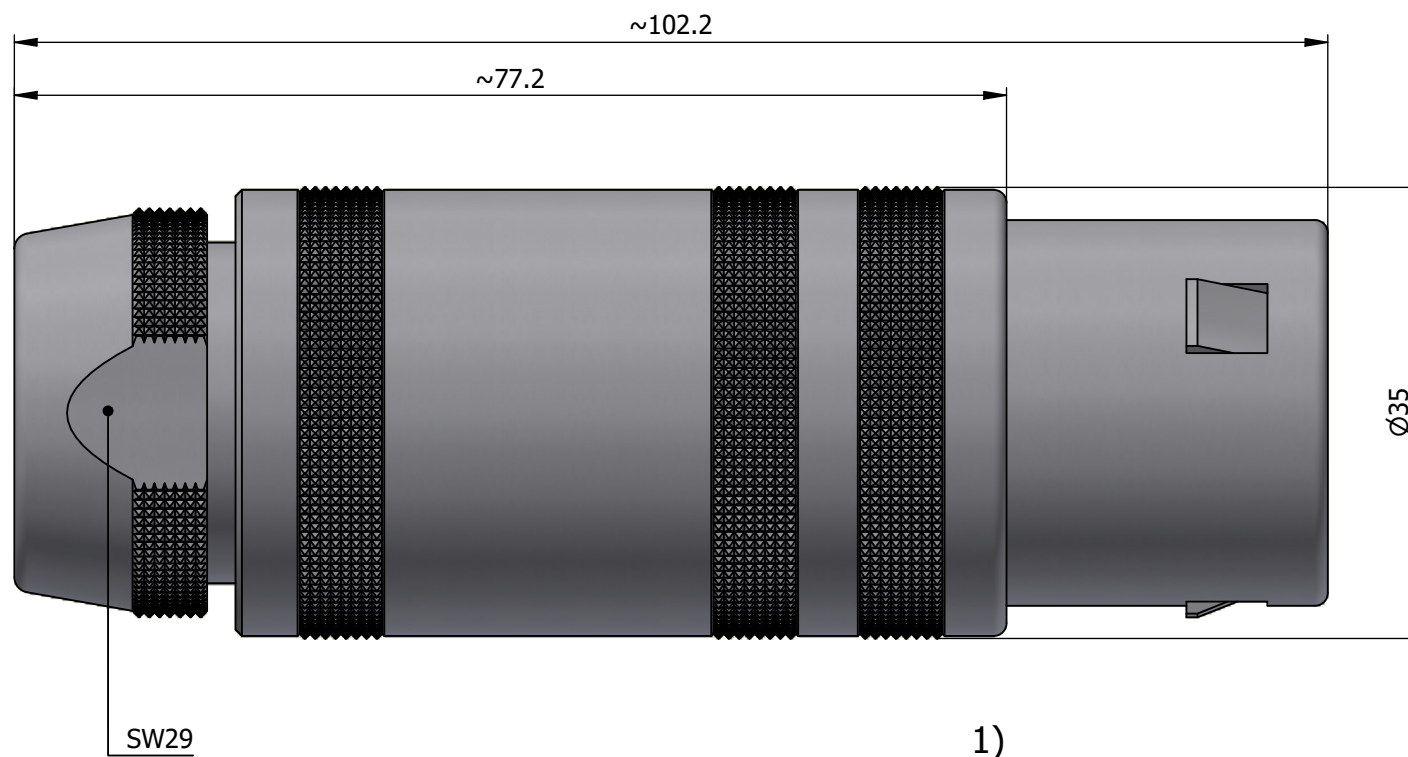

All dimensions are in millimeters (mm)

Alignment Key
Front View

Insert Configuration
Rear View

Note:

1) This picture is generic and for illustrative purposes only, and may show different keying, materials, colour, finish, and contact configuration. Minor shape or feature variations to actual item may be present.

All additional information are documented on the datasheet (See below link or QR Code)
www.lemo.com/pdf/FFA.5S.308.CLAC10.pdf

Model	Series	Insert Config.	Housing	Insulator	Contact	Collet Type	Cable Ø	Variant
FFA	5S	308						CLAC10