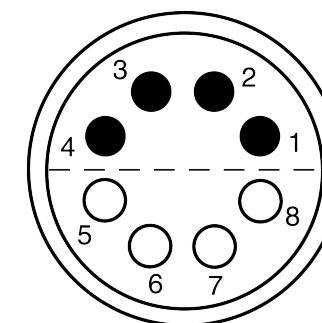

All dimensions are in millimeters (mm)

Alignment Key
Front View

Insert Configuration
Rear View

Note:

1) This picture is generic and for illustrative purposes only, and may show different keying, materials, colour, finish, and contact configuration. Minor shape or feature variations to actual item may be present.

All additional information are documented on the datasheet (See below link or QR Code)
www.lemo.com/pdf/FFA.5S.308.CLAC20.pdf

Model	Series	Insert Config.	Housing	Insulator	Contact	Collet Type	Cable Ø	Variant
FFA	5S	308				CLAC	20	