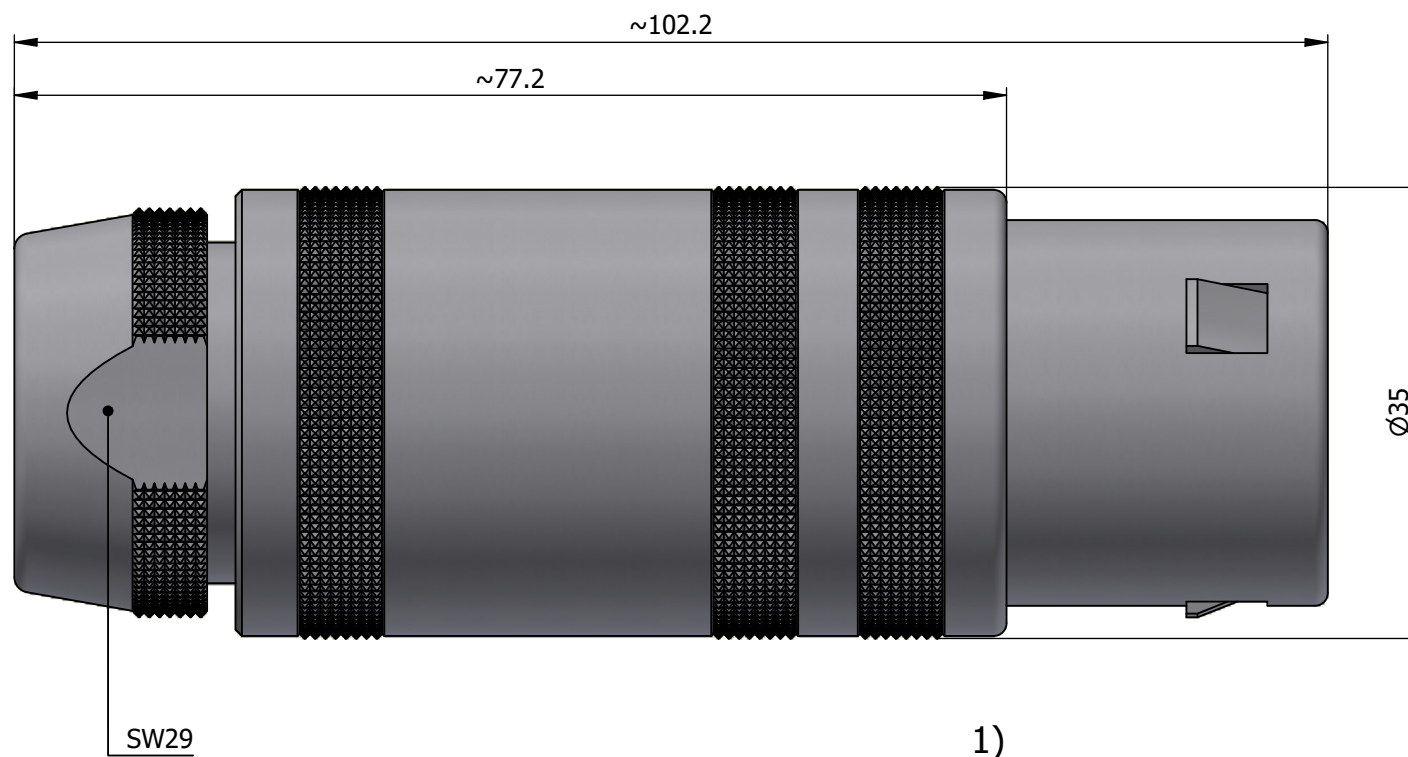

All dimensions are in millimeters (mm)

Alignment Key
Front View

Insert Configuration
Rear View

Note:

1) This picture is generic and for illustrative purposes only, and may show different keying, materials, colour, finish, and contact configuration. Minor shape or feature variations to actual item may be present.

All additional information are documented on the datasheet (See below link or QR Code)
www.lemo.com/pdf/FFA.5S.308.CLAC20.pdf

Model	Series	Insert Config.	Housing	Insulator	Contact	Collet Type	Cable Ø	Variant
FFA	5S	308				CLAC	20	