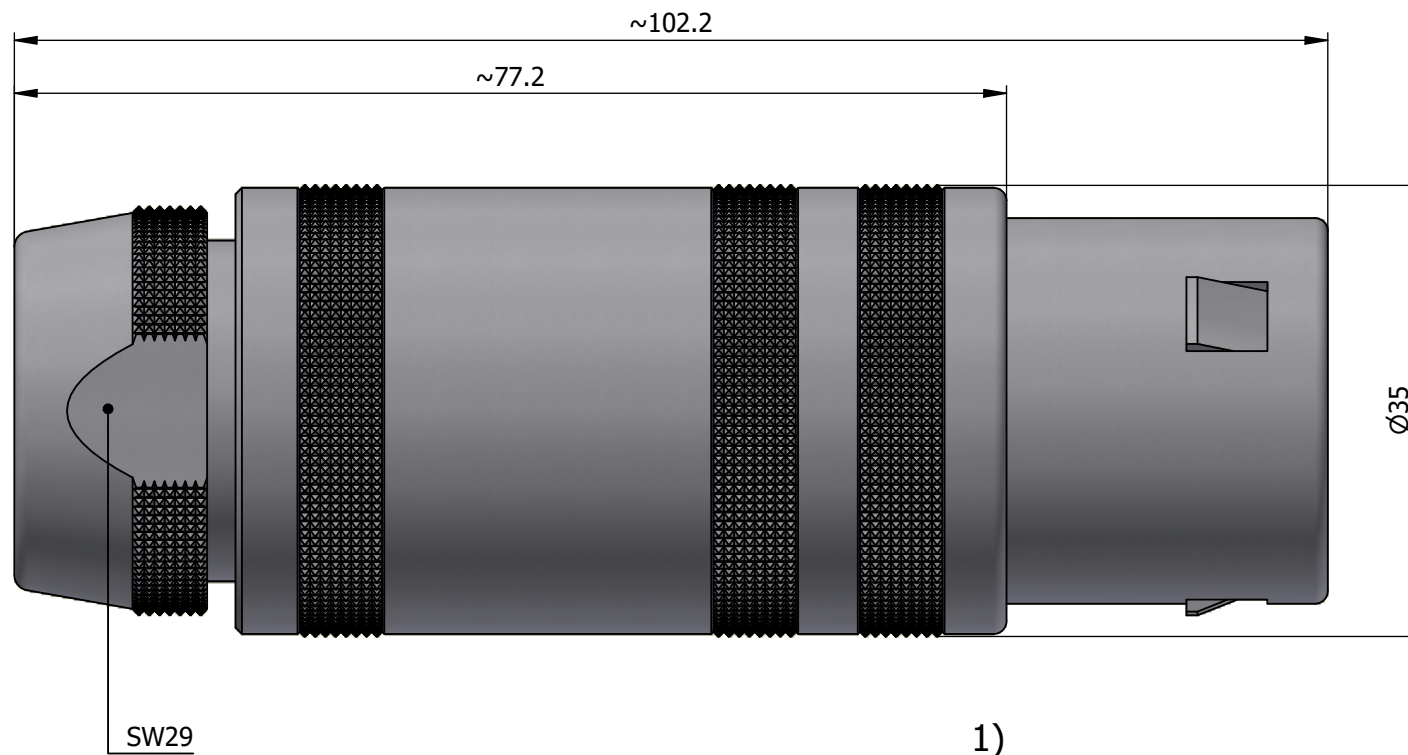

All dimensions are in millimeters (mm)

Alignment Key
Front View

Insert Configuration
Rear View

Note:

1) This picture is generic and for illustrative purposes only, and may show different keying, materials, colour, finish, and contact configuration. Minor shape or feature variations to actual item may be present.

All additional information are documented on the datasheet (See below link or QR Code)
www.lemo.com/pdf/FFA.5S.308.CLAL16.pdf

Model	Series	Insert Config.	Housing	Insulator	Contact	Collet Type	Cable Ø	Variant
FFA	5S	308	CL	AL	16			