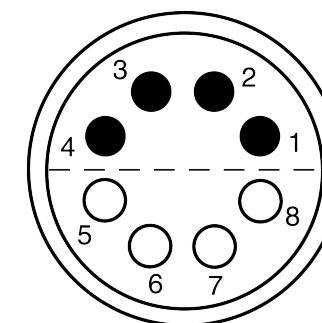

All dimensions are in millimeters (mm)

Alignment Key
Front View

Insert Configuration
Rear View

Note:

1) This picture is generic and for illustrative purposes only, and may show different keying, materials, colour, finish, and contact configuration. Minor shape or feature variations to actual item may be present.

All additional information are documented on the datasheet (See below link or QR Code)
www.lemo.com/pdf/FFA.5S.308.CLAL16.pdf

Model	Series	Insert Config.	Housing	Insulator	Contact	Collet Type	Cable Ø	Variant
FFA	5S	308	CL	AL	16			