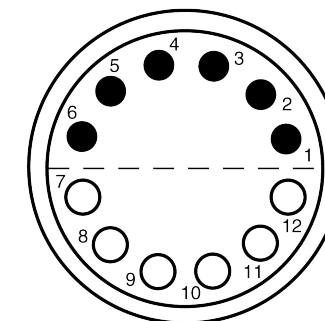

All dimensions are in millimeters (mm)

Alignment Key  
Front View

Insert Configuration  
Rear View

**Note:**

1) This picture is generic and for illustrative purposes only, and may show different keying, materials, colour, finish, and contact configuration. Minor shape or feature variations to actual item may be present.

All additional information are documented on the datasheet (See below link or QR Code)  
[www.lemo.com/pdf/FFA.5S.312.CLAC13.pdf](http://www.lemo.com/pdf/FFA.5S.312.CLAC13.pdf)

Model	Series	Insert Config.	Housing	Insulator	Contact	Collet Type	Cable Ø	Variant
FFA	5S	312						CLAC13