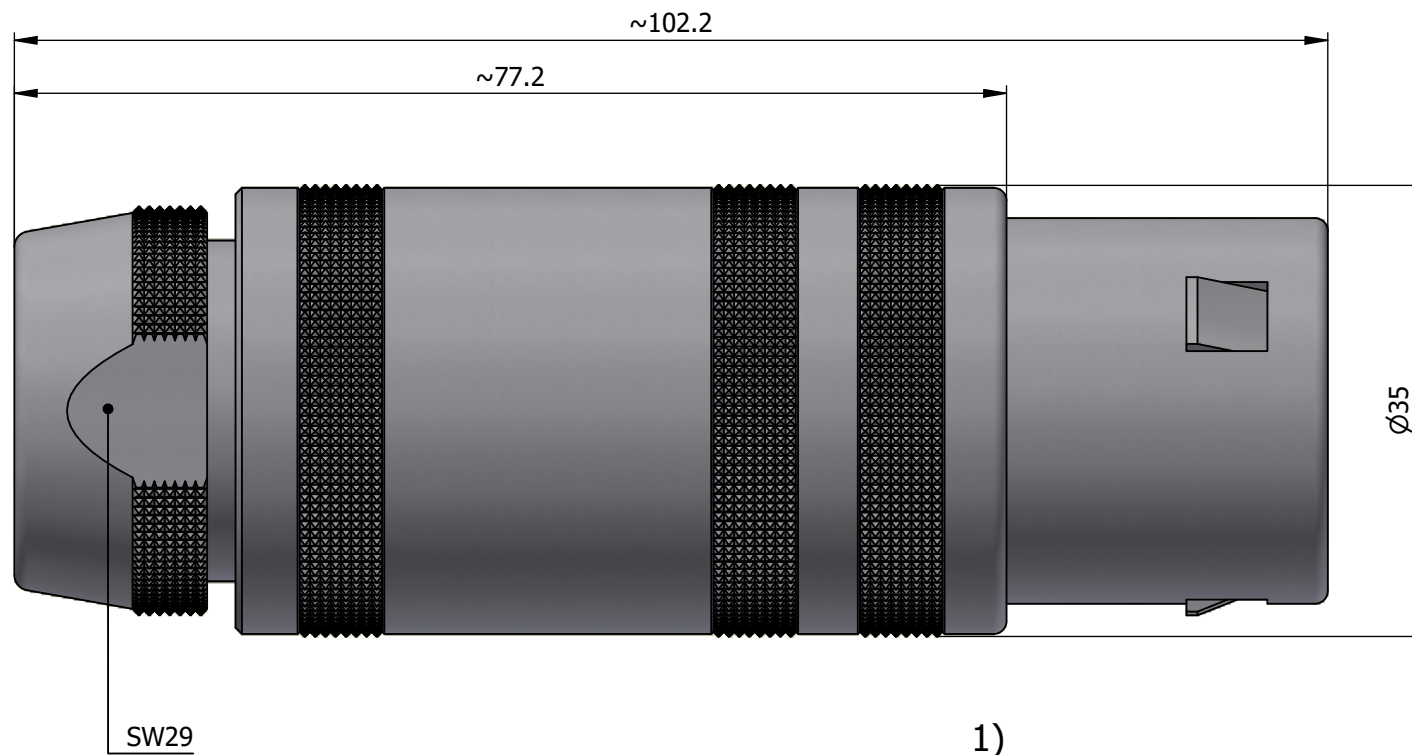

All dimensions are in millimeters (mm)

Alignment Key  
Front View

Insert Configuration  
Rear View

**Note:**

1) This picture is generic and for illustrative purposes only, and may show different keying, materials, colour, finish, and contact configuration. Minor shape or feature variations to actual item may be present.

All additional information are documented on the datasheet (See below link or QR Code)  
[www.lemo.com/pdf/FFA.5S.312.CLAC13.pdf](http://www.lemo.com/pdf/FFA.5S.312.CLAC13.pdf)

Model	Series	Insert Config.	Housing	Insulator	Contact	Collet Type	Cable Ø	Variant
FFA	5S	312						CLAC13