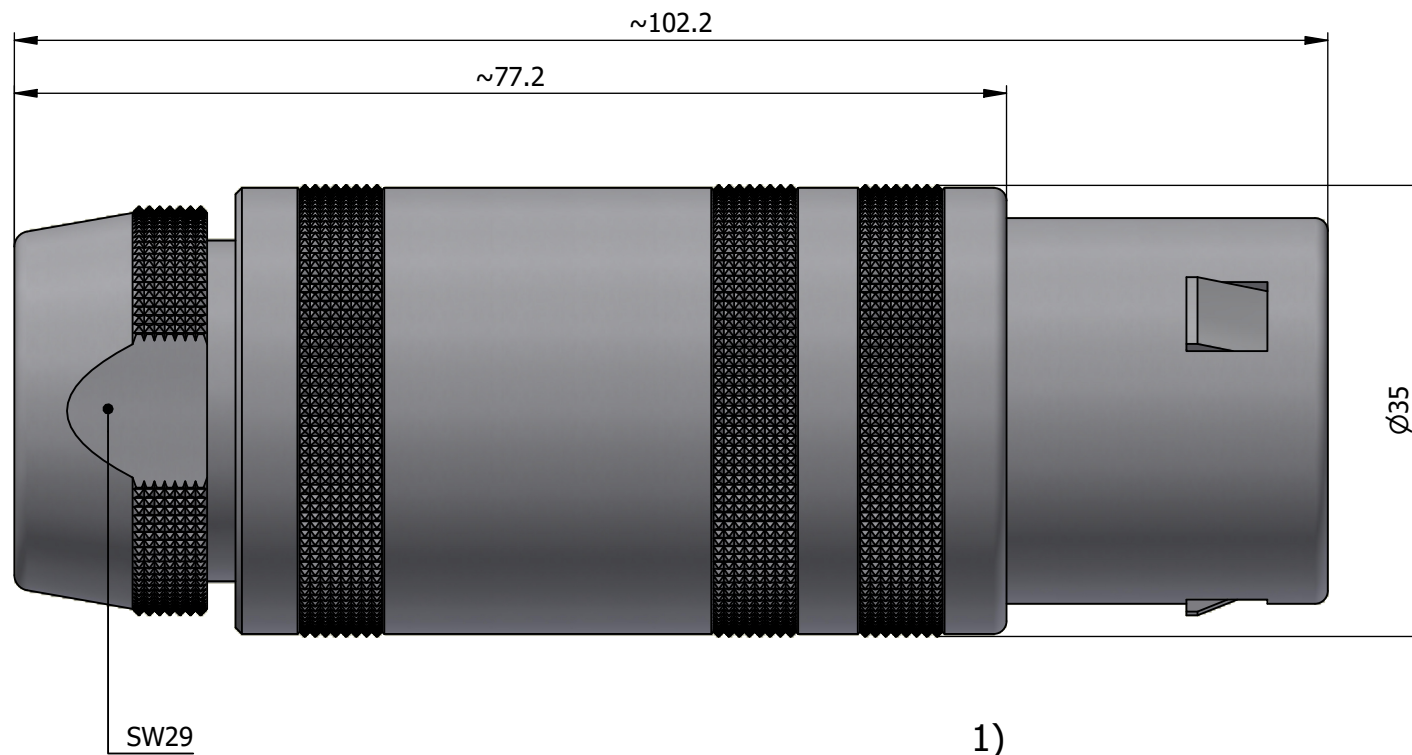

All dimensions are in millimeters (mm)

Alignment Key
Front View

Insert Configuration
Rear View

Note:

1) This picture is generic and for illustrative purposes only, and may show different keying, materials, colour, finish, and contact configuration. Minor shape or feature variations to actual item may be present.

All additional information are documented on the datasheet (See below link or QR Code)
www.lemo.com/pdf/FFA.5S.316.CLAC13.pdf

Model	Series	Insert Config.	Housing	Insulator	Contact	Collet Type	Cable Ø	Variant
FFA	5S	316				CLAC	13	