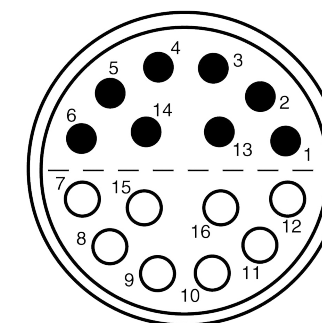

All dimensions are in millimeters (mm)

Alignment Key
Front View

Insert Configuration
Rear View

Note:

1) This picture is generic and for illustrative purposes only, and may show different keying, materials, colour, finish, and contact configuration. Minor shape or feature variations to actual item may be present.

All additional information are documented on the datasheet (See below link or QR Code)
www.lemo.com/pdf/FFA.5S.316.CLAC13.pdf

Model	Series	Insert Config.	Housing	Insulator	Contact	Collet Type	Cable Ø	Variant
FFA	5S	316				CLAC	13	