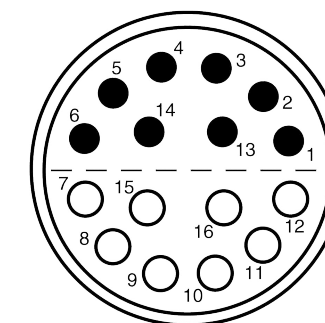

All dimensions are in millimeters (mm)

Alignment Key  
Front View

Insert Configuration  
Rear View

**Note:**

1) This picture is generic and for illustrative purposes only, and may show different keying, materials, colour, finish, and contact configuration. Minor shape or feature variations to actual item may be present.

All additional information are documented on the datasheet (See below link or QR Code)  
[www.lemo.com/pdf/FFA.5S.316.CLAC17.pdf](http://www.lemo.com/pdf/FFA.5S.316.CLAC17.pdf)

Model	Series	Insert Config.	Housing	Insulator	Contact	Collet Type	Cable Ø	Variant
FFA	5S	316						CLAC17