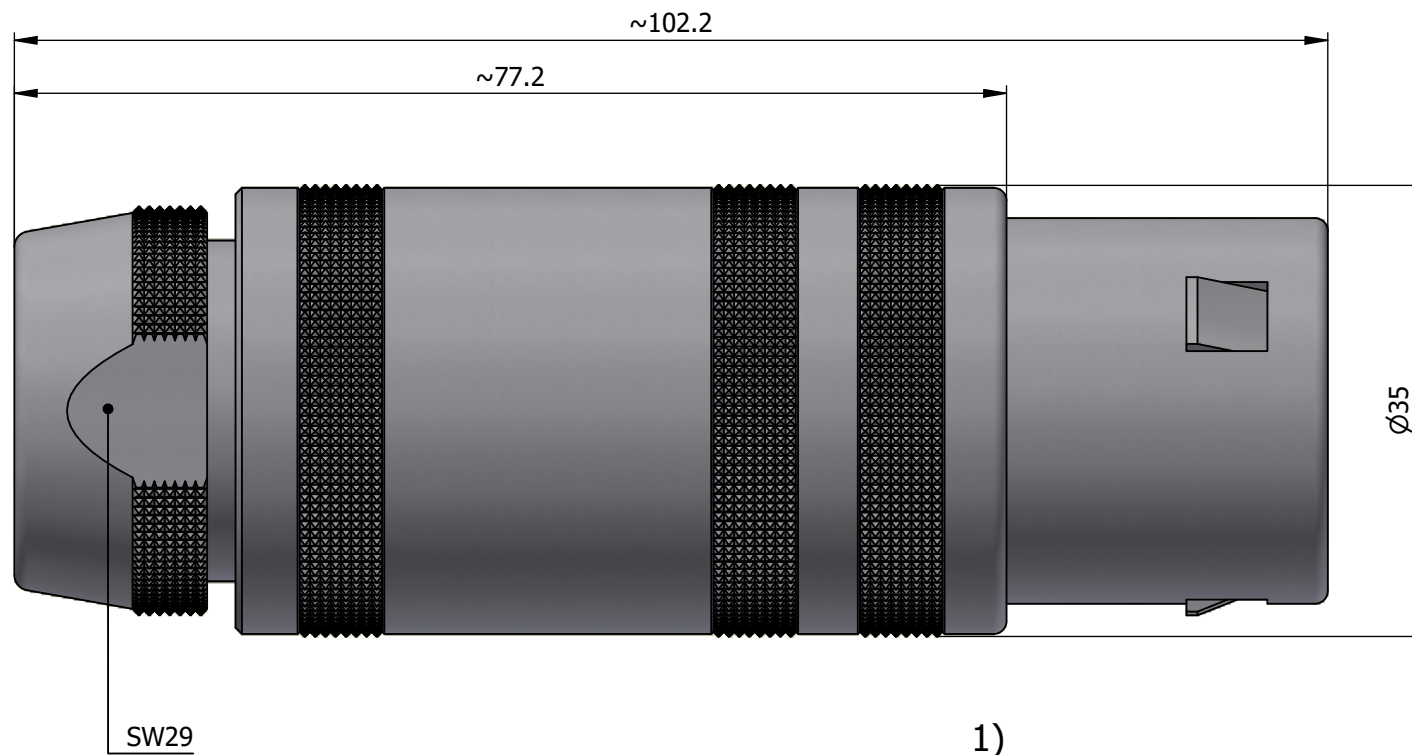

All dimensions are in millimeters (mm)

Alignment Key  
Front View

Insert Configuration  
Rear View

**Note:**

1) This picture is generic and for illustrative purposes only, and may show different keying, materials, colour, finish, and contact configuration. Minor shape or feature variations to actual item may be present.

All additional information are documented on the datasheet (See below link or QR Code)  
[www.lemo.com/pdf/FFA.5S.316.CLAC17.pdf](http://www.lemo.com/pdf/FFA.5S.316.CLAC17.pdf)

Model	Series	Insert Config.	Housing	Insulator	Contact	Collet Type	Cable Ø	Variant
FFA	5S	316						CLAC17