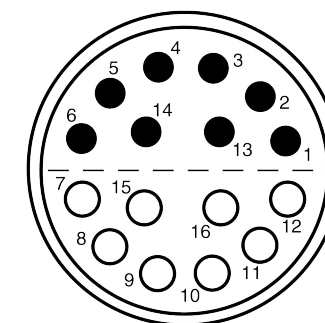

All dimensions are in millimeters (mm)

Alignment Key
Front View

Insert Configuration
Rear View

Note:

1) This picture is generic and for illustrative purposes only, and may show different keying, materials, colour, finish, and contact configuration. Minor shape or feature variations to actual item may be present.

All additional information are documented on the datasheet (See below link or QR Code)
www.lemo.com/pdf/FFA.5S.316.CLAC72.pdf

Model	Series	Insert Config.	Housing	Insulator	Contact	Collet Type	Cable Ø	Variant
FFA	5S	316						CLAC72