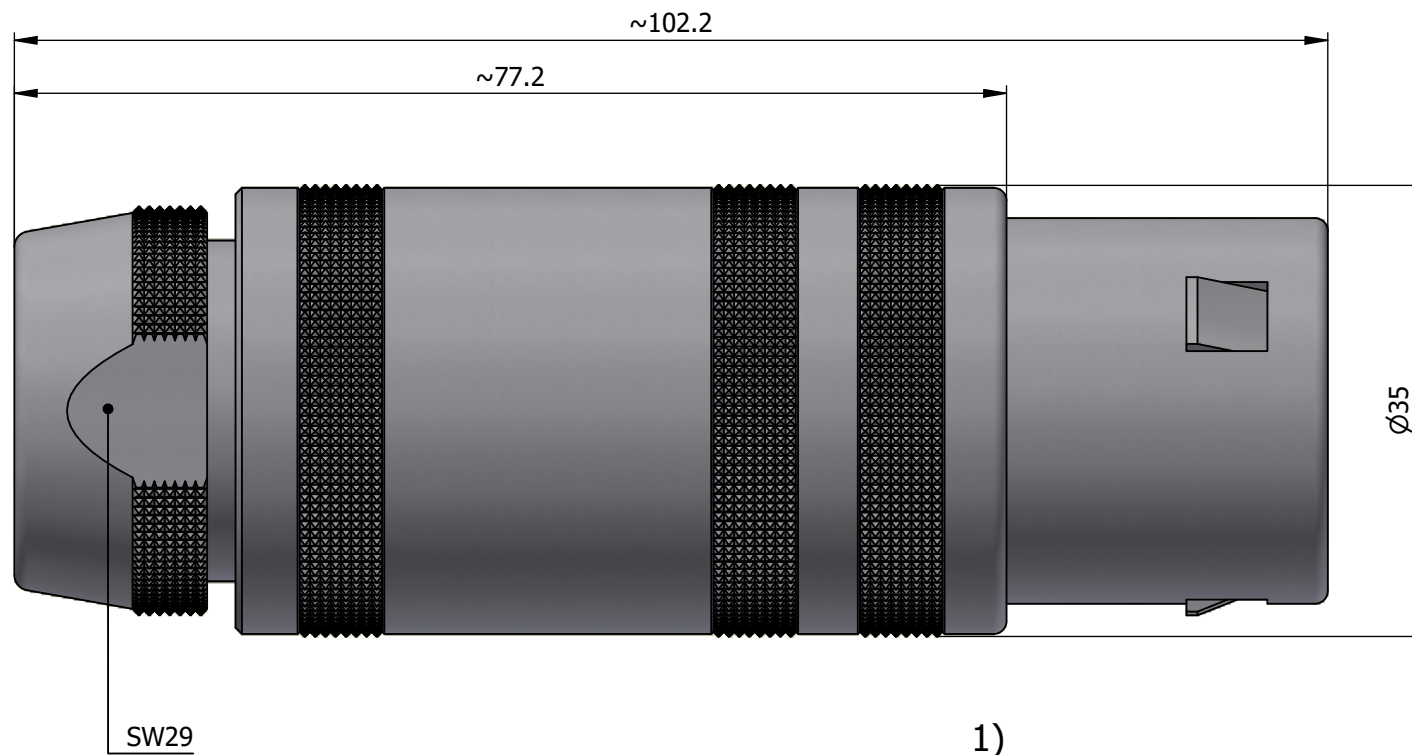

All dimensions are in millimeters (mm)

Alignment Key
Front View

Insert Configuration
Rear View

Note:

1) This picture is generic and for illustrative purposes only, and may show different keying, materials, colour, finish, and contact configuration. Minor shape or feature variations to actual item may be present.

All additional information are documented on the datasheet (See below link or QR Code)
www.lemo.com/pdf/FFA.5S.316.CLAC72.pdf

Model	Series	Insert Config.	Housing	Insulator	Contact	Collet Type	Cable Ø	Variant
FFA	5S	316						CLAC72