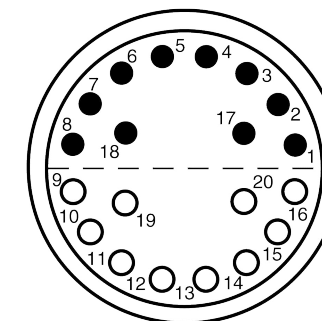

All dimensions are in millimeters (mm)

Alignment Key  
Front View

Insert Configuration  
Rear View

**Note:**

1) This picture is generic and for illustrative purposes only, and may show different keying, materials, colour, finish, and contact configuration. Minor shape or feature variations to actual item may be present.

All additional information are documented on the datasheet (See below link or QR Code)  
[www.lemo.com/pdf/FFA.5S.320.CLAC92.pdf](http://www.lemo.com/pdf/FFA.5S.320.CLAC92.pdf)

Model	Series	Insert Config.	Housing	Insulator	Contact	Collet Type	Cable Ø	Variant
FFA	5S	320				CLAC	92	