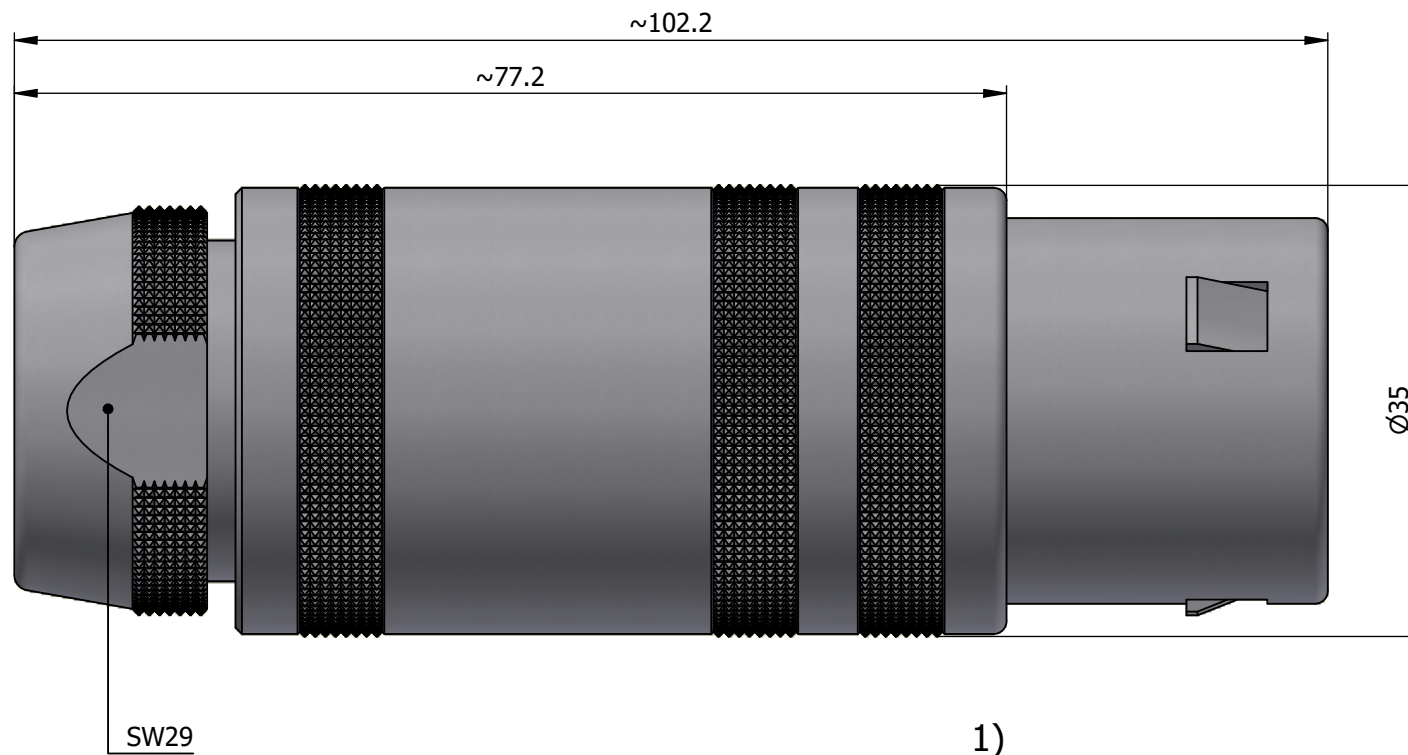

All dimensions are in millimeters (mm)

Alignment Key  
Front View

Insert Configuration  
Rear View

**Note:**

1) This picture is generic and for illustrative purposes only, and may show different keying, materials, colour, finish, and contact configuration. Minor shape or feature variations to actual item may be present.

All additional information are documented on the datasheet (See below link or QR Code)  
[www.lemo.com/pdf/FFA.5S.320.CLAC92.pdf](http://www.lemo.com/pdf/FFA.5S.320.CLAC92.pdf)

Model	Series	Insert Config.	Housing	Insulator	Contact	Collet Type	Cable Ø	Variant
FFA	5S	320				CLAC	92	