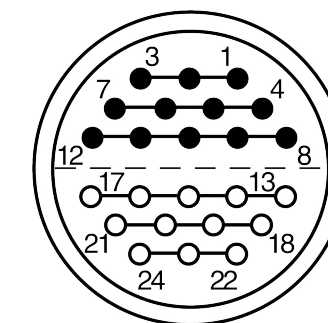

All dimensions are in millimeters (mm)

Alignment Key
Front View

Insert Configuration
Rear View

Note:

1) This picture is generic and for illustrative purposes only, and may show different keying, materials, colour, finish, and contact configuration. Minor shape or feature variations to actual item may be present.

All additional information are documented on the datasheet (See below link or QR Code)
www.lemo.com/pdf/FFA.5S.324.CLAC11.pdf

Model	Series	Insert Config.	Housing	Insulator	Contact	Collet Type	Cable Ø	Variant
FFA	5S	324						CLAC11

<p>Datasheet</p>	<p>Straight plug, cable collet</p> <p>Series 5S</p>		<p>Drawn 08.08.2023 MARI / MARI</p>
	<p>LEMO SA Chemin des Champs-Courbes 28 1024 Ecublens - SWITZERLAND</p>		<p>Checked 08.08.2023 OBAR</p>
	<p>Tel. (+41 21) 695 16 00 email : info@lemo.com www.lemo.com</p>		<p>Modified 00 08.08.2023 / MARI</p>
	<p>CD</p>		<p>DO NOT SCALE DRAWING</p>
<p>FFA.5S.324.CLAC11</p>			