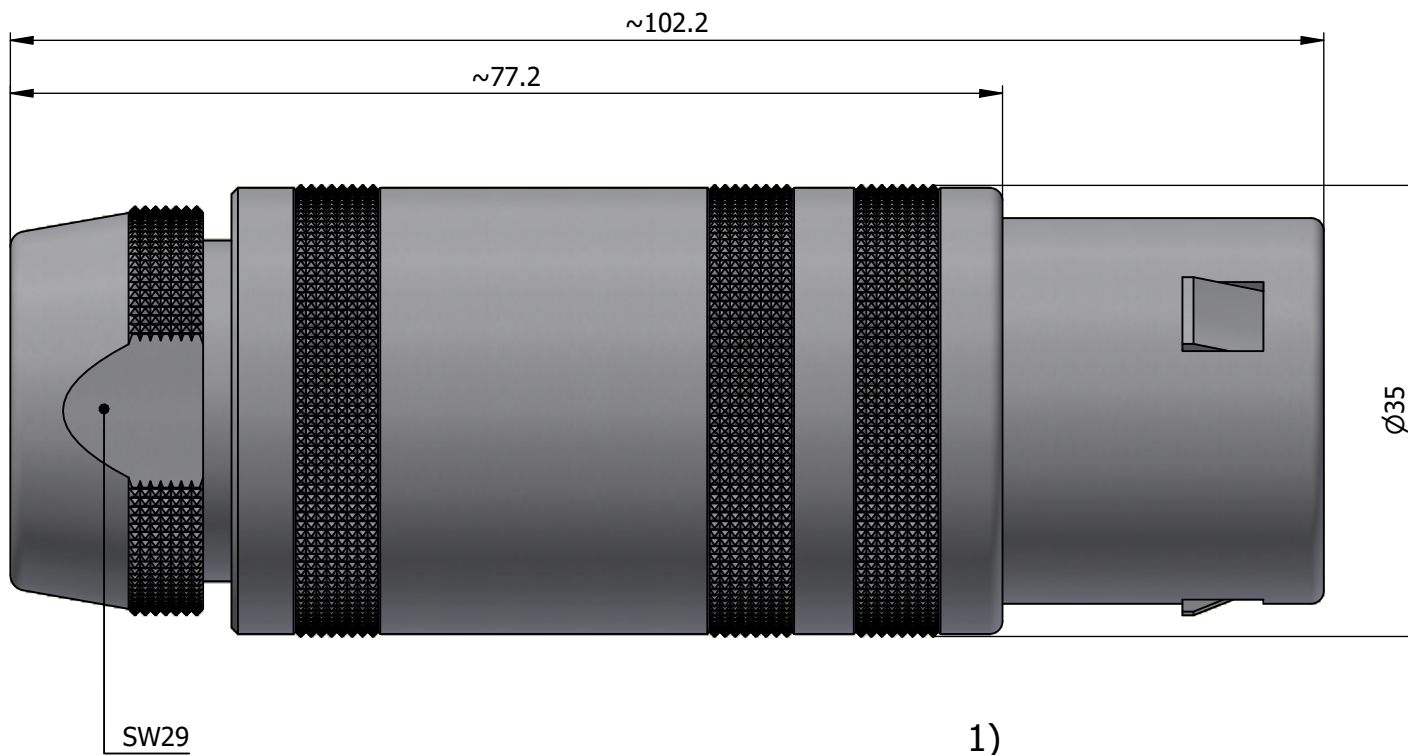

All dimensions are in millimeters (mm)

Alignment Key
Front View

Insert Configuration
Rear View

Note:

1) This picture is generic and for illustrative purposes only, and may show different keying, materials, colour, finish, and contact configuration. Minor shape or feature variations to actual item may be present.

All additional information are documented on the datasheet (See below link or QR Code)
www.lemo.com/pdf/FFA.5S.324.CLAC11.pdf

Model	Series	Insert Config.	Housing	Insulator	Contact	Collet Type	Cable Ø	Variant
FFA	5S	324						CLAC11

<p>Datasheet</p>	<p>Straight plug, cable collet</p> <p>Series 5S</p>		<p>Drawn 08.08.2023 MARI / MARI</p>
	<p>LEMO SA Chemin des Champs-Courbes 28 1024 Ecublens - SWITZERLAND</p>		<p>Checked 08.08.2023 OBAR</p>
	<p>Tel. (+41 21) 695 16 00 email : info@lemo.com www.lemo.com</p>		<p>Modified 00 08.08.2023 / MARI</p>
	<p>CD</p>		<p>DO NOT SCALE DRAWING</p>
<p>FFA.5S.324.CLAC11</p>			