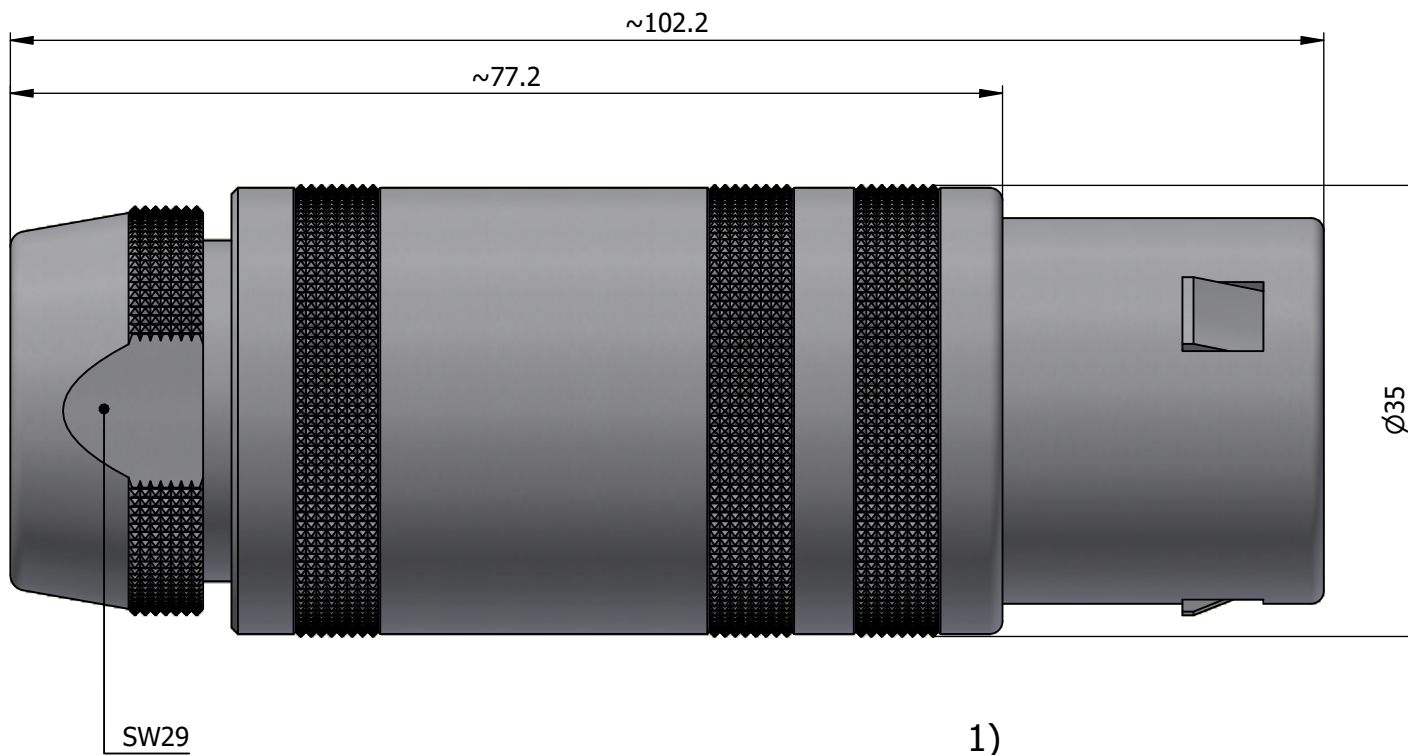

All dimensions are in millimeters (mm)

Alignment Key
Front View

Insert Configuration
Rear View

Note:

1) This picture is generic and for illustrative purposes only, and may show different keying, materials, colour, finish, and contact configuration. Minor shape or feature variations to actual item may be present.

All additional information are documented on the datasheet (See below link or QR Code)
www.lemo.com/pdf/FFA.5S.324.CLAC19.pdf

Model	Series	Insert Config.	Housing	Insulator	Contact	Collet Type	Cable Ø	Variant
FFA	5S	324				CLAC	19	