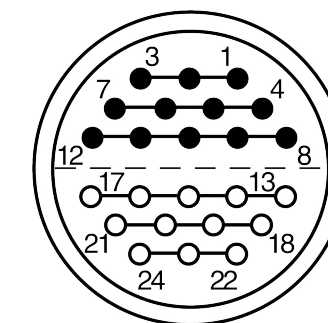

All dimensions are in millimeters (mm)

Alignment Key
Front View

Insert Configuration
Rear View

Note:

1) This picture is generic and for illustrative purposes only, and may show different keying, materials, colour, finish, and contact configuration. Minor shape or feature variations to actual item may be present.

All additional information are documented on the datasheet (See below link or QR Code)
www.lemo.com/pdf/FFA.5S.324.CLAC19.pdf

Model	Series	Insert Config.	Housing	Insulator	Contact	Collet Type	Cable Ø	Variant
FFA	5S	324				CLAC	19	