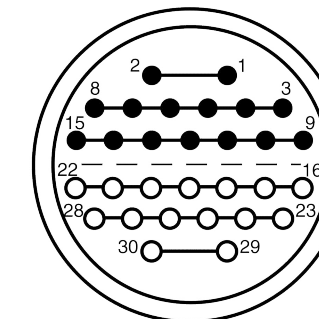

All dimensions are in millimeters (mm)

Alignment Key
Front View

Insert Configuration
Rear View

Note:

1) This picture is generic and for illustrative purposes only, and may show different keying, materials, colour, finish, and contact configuration. Minor shape or feature variations to actual item may be present.

All additional information are documented on the datasheet (See below link or QR Code)
www.lemo.com/pdf/FFA.5S.330.CLAC16.pdf

Model	Series	Insert Config.	Housing	Insulator	Contact	Collet Type	Cable Ø	Variant
FFA	5S	330				CLAC	16	