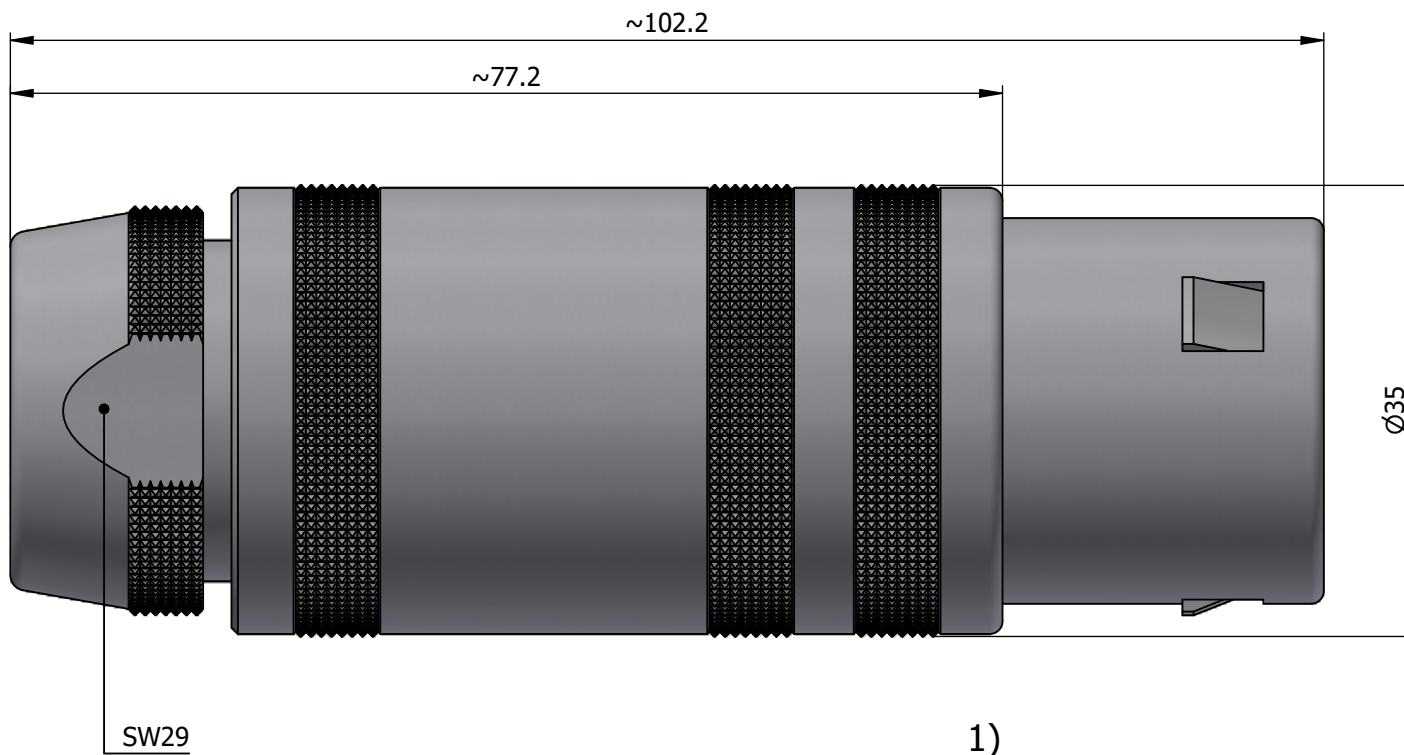

All dimensions are in millimeters (mm)

Alignment Key
Front View

Insert Configuration
Rear View

Note:

1) This picture is generic and for illustrative purposes only, and may show different keying, materials, colour, finish, and contact configuration. Minor shape or feature variations to actual item may be present.

All additional information are documented on the datasheet (See below link or QR Code)
www.lemo.com/pdf/FFA.5S.330.CLAC16.pdf

Model	Series	Insert Config.	Housing	Insulator	Contact	Collet Type	Cable Ø	Variant
FFA	5S	330				CLAC	16	