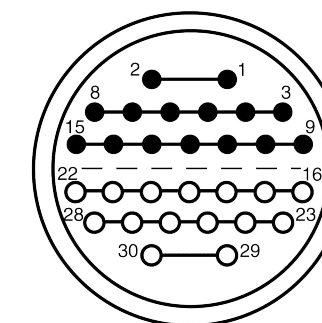

All dimensions are in millimeters (mm)

Alignment Key  
Front View

Insert Configuration  
Rear View

**Note:**

1) This picture is generic and for illustrative purposes only, and may show different keying, materials, colour, finish, and contact configuration. Minor shape or feature variations to actual item may be present.

All additional information are documented on the datasheet (See below link or QR Code)  
[www.lemo.com/pdf/FFA.5S.330.CLAC19.pdf](http://www.lemo.com/pdf/FFA.5S.330.CLAC19.pdf)

Model	Series	Insert Config.	Housing	Insulator	Contact	Collet Type	Cable Ø	Variant
FFA	5S	330				CLAC	19	

Datasheet

**Straight plug, cable collet**  
Series 5S

**LEMO**  
LEMO SA  
Chemin des Champs-Courbes 28  
1024 Ecublens - SWITZERLAND

Tel. (+41 21) 695 16 00  
email : info@lemo.com  
www.lemo.com

CD

Drawn	08.08.2023	MARI / MARI
Checked	08.08.2023	OBAR
Modified	00	08.08.2023 / MARI
DO NOT SCALE DRAWING		