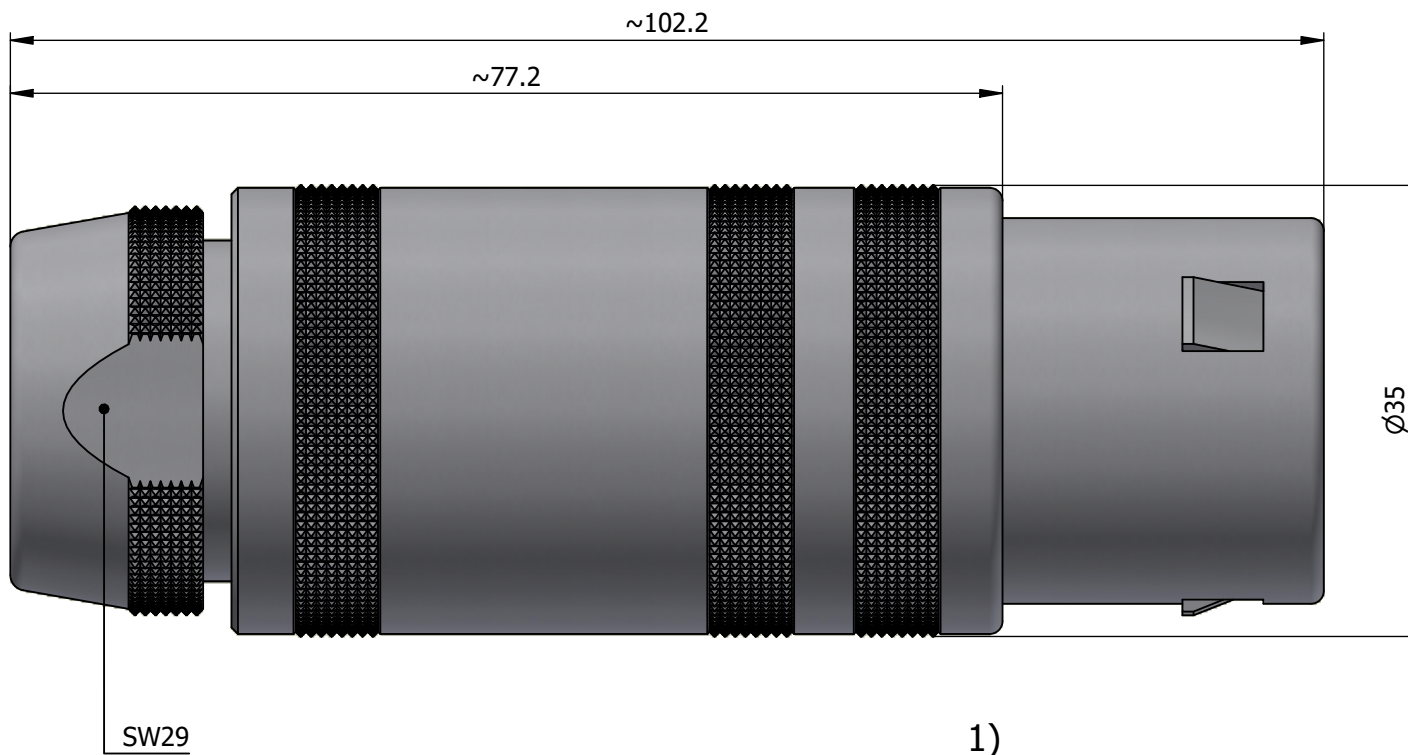

All dimensions are in millimeters (mm)

Alignment Key  
Front View

Insert Configuration  
Rear View

**Note:**

1) This picture is generic and for illustrative purposes only, and may show different keying, materials, colour, finish, and contact configuration. Minor shape or feature variations to actual item may be present.

All additional information are documented on the datasheet (See below link or QR Code)  
[www.lemo.com/pdf/FFA.5S.330.CLAC19.pdf](http://www.lemo.com/pdf/FFA.5S.330.CLAC19.pdf)

Model	Series	Insert Config.	Housing	Insulator	Contact	Collet Type	Cable Ø	Variant
FFA	5S	330				CLAC	19	