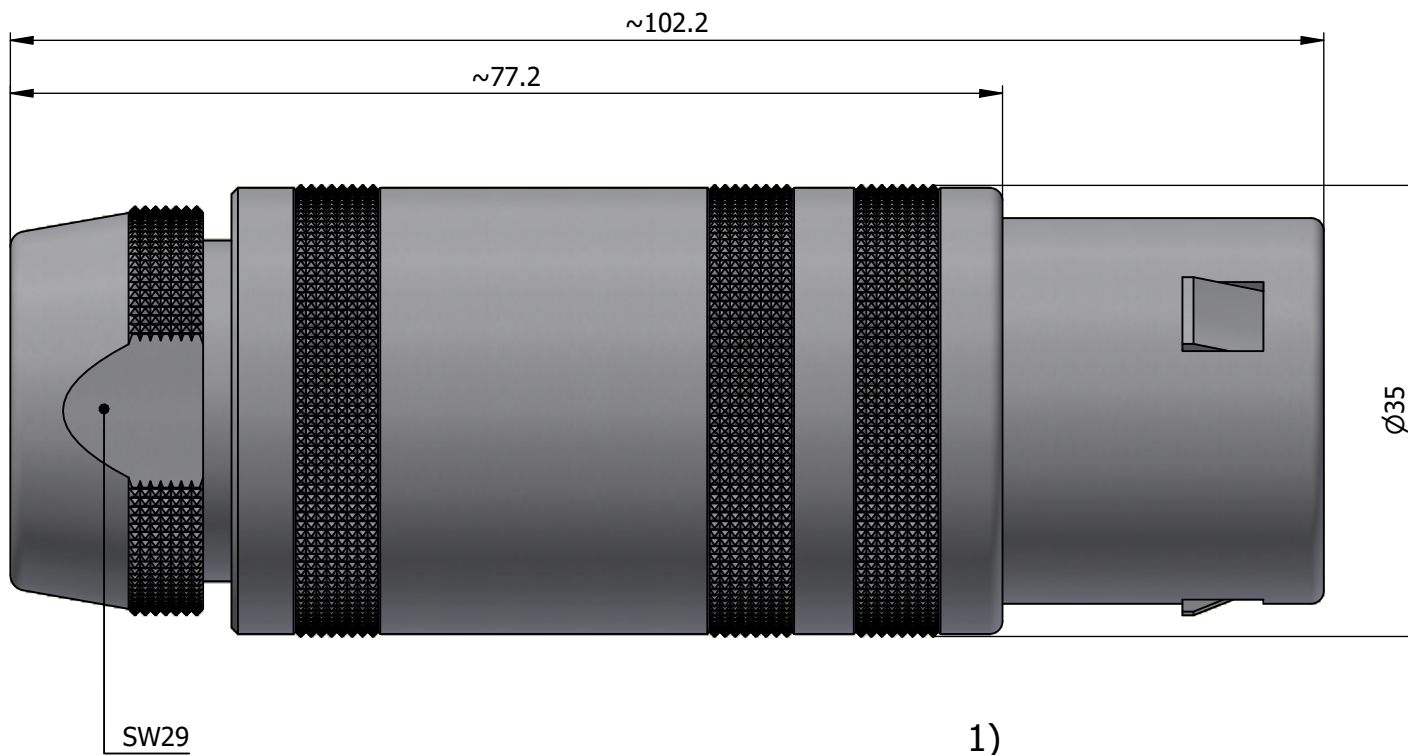

All dimensions are in millimeters (mm)

Alignment Key
Front View

Insert Configuration
Rear View

Note:

1) This picture is generic and for illustrative purposes only, and may show different keying, materials, colour, finish, and contact configuration. Minor shape or feature variations to actual item may be present.

All additional information are documented on the datasheet (See below link or QR Code)
www.lemo.com/pdf/FFA.5S.330.CLAL19.pdf

Model	Series	Insert Config.	Housing	Insulator	Contact	Collet Type	Cable Ø	Variant
FFA	5S	330				CLAL	19	