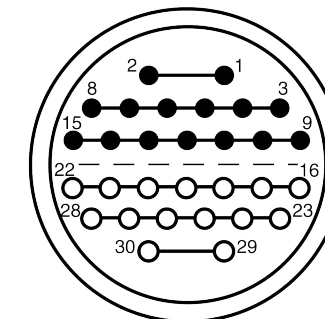

All dimensions are in millimeters (mm)

Alignment Key
Front View

Insert Configuration
Rear View

Note:

1) This picture is generic and for illustrative purposes only, and may show different keying, materials, colour, finish, and contact configuration. Minor shape or feature variations to actual item may be present.

All additional information are documented on the datasheet (See below link or QR Code)
www.lemo.com/pdf/FFA.5S.330.CLAL19.pdf

Model	Series	Insert Config.	Housing	Insulator	Contact	Collet Type	Cable Ø	Variant
FFA	5S	330				CLAL	19	