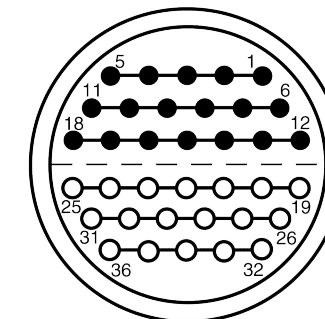

All dimensions are in millimeters (mm)

Alignment Key  
Front View

Insert Configuration  
Rear View

**Note:**

1) This picture is generic and for illustrative purposes only, and may show different keying, materials, colour, finish, and contact configuration. Minor shape or feature variations to actual item may be present.

All additional information are documented on the datasheet (See below link or QR Code)  
[www.lemo.com/pdf/FFA.5S.336.CLAC10.pdf](http://www.lemo.com/pdf/FFA.5S.336.CLAC10.pdf)

Model	Series	Insert Config.	Housing	Insulator	Contact	Collet Type	Cable Ø	Variant
FFA	5S	336				CLAC	10	