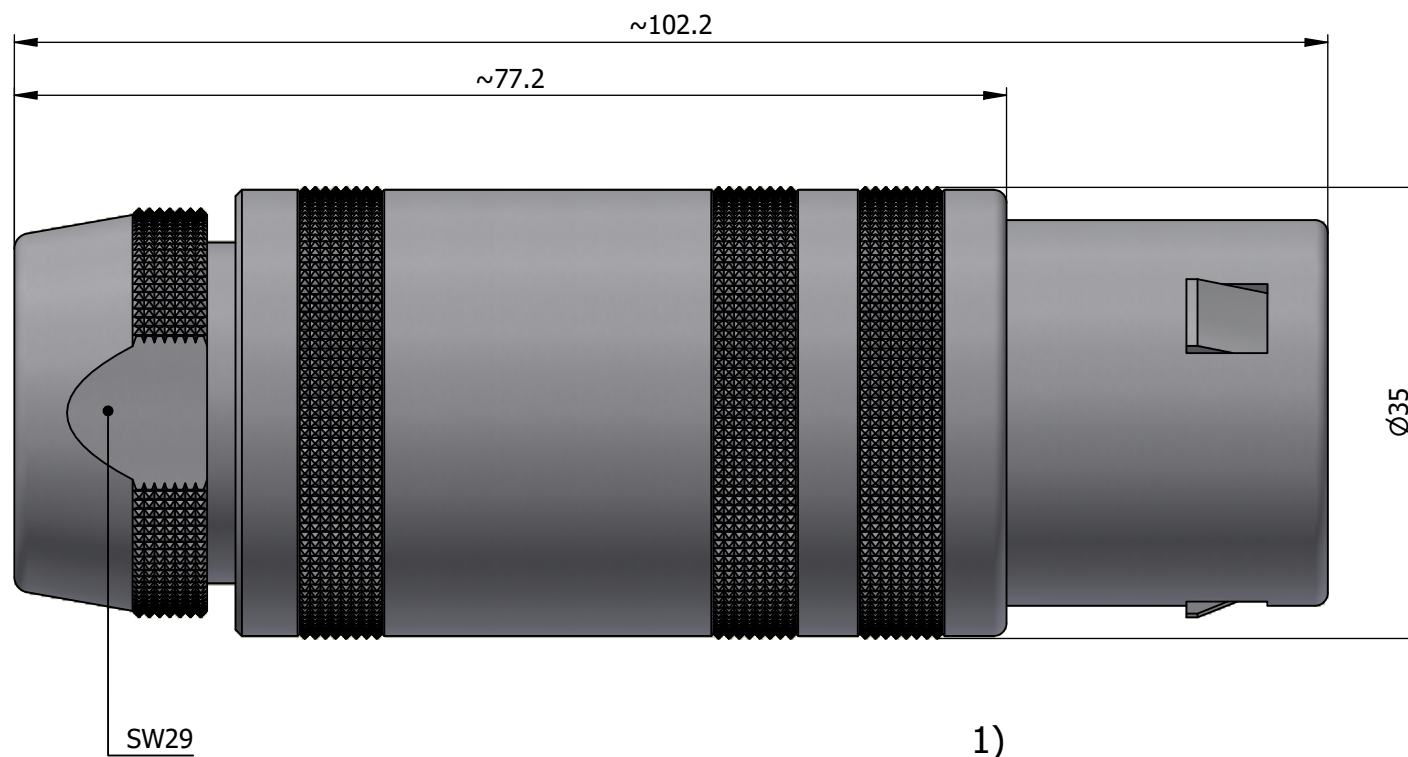

All dimensions are in millimeters (mm)

Alignment Key  
Front View

Insert Configuration  
Rear View

**Note:**

1) This picture is generic and for illustrative purposes only, and may show different keying, materials, colour, finish, and contact configuration. Minor shape or feature variations to actual item may be present.

All additional information are documented on the datasheet (See below link or QR Code)  
[www.lemo.com/pdf/FFA.5S.336.CLAC10.pdf](http://www.lemo.com/pdf/FFA.5S.336.CLAC10.pdf)

Model	Series	Insert Config.	Housing	Insulator	Contact	Collet Type	Cable Ø	Variant
FFA	5S	336				CLAC	10	