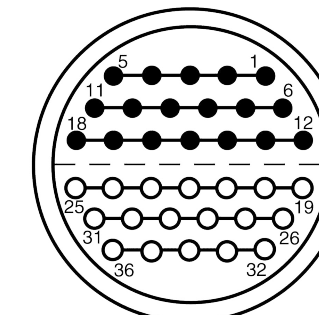

All dimensions are in millimeters (mm)

Alignment Key
Front View

Insert Configuration
Rear View

Note:

1) This picture is generic and for illustrative purposes only, and may show different keying, materials, colour, finish, and contact configuration. Minor shape or feature variations to actual item may be present.

All additional information are documented on the datasheet (See below link or QR Code)
www.lemo.com/pdf/FFA.5S.336.CLAC11.pdf

Model	Series	Insert Config.	Housing	Insulator	Contact	Collet Type	Cable Ø	Variant
FFA	5S	336				CLAC	11	

<p>Datasheet</p>	<p>Straight plug, cable collet</p> <p>Series 5S</p>		<p>Drawn 08.08.2023 MARI / MARI</p>
	<p>LEMO SA Chemin des Champs-Courbes 28 1024 Ecublens - SWITZERLAND</p>		<p>Checked 08.08.2023 OBAR</p>
	<p>Tel. (+41 21) 695 16 00 email : info@lemo.com www.lemo.com</p>		<p>Modified 00 08.08.2023 / MARI</p>
	<p>CD</p>		<p>DO NOT SCALE DRAWING</p>
<p>FFA.5S.336.CLAC11</p>			