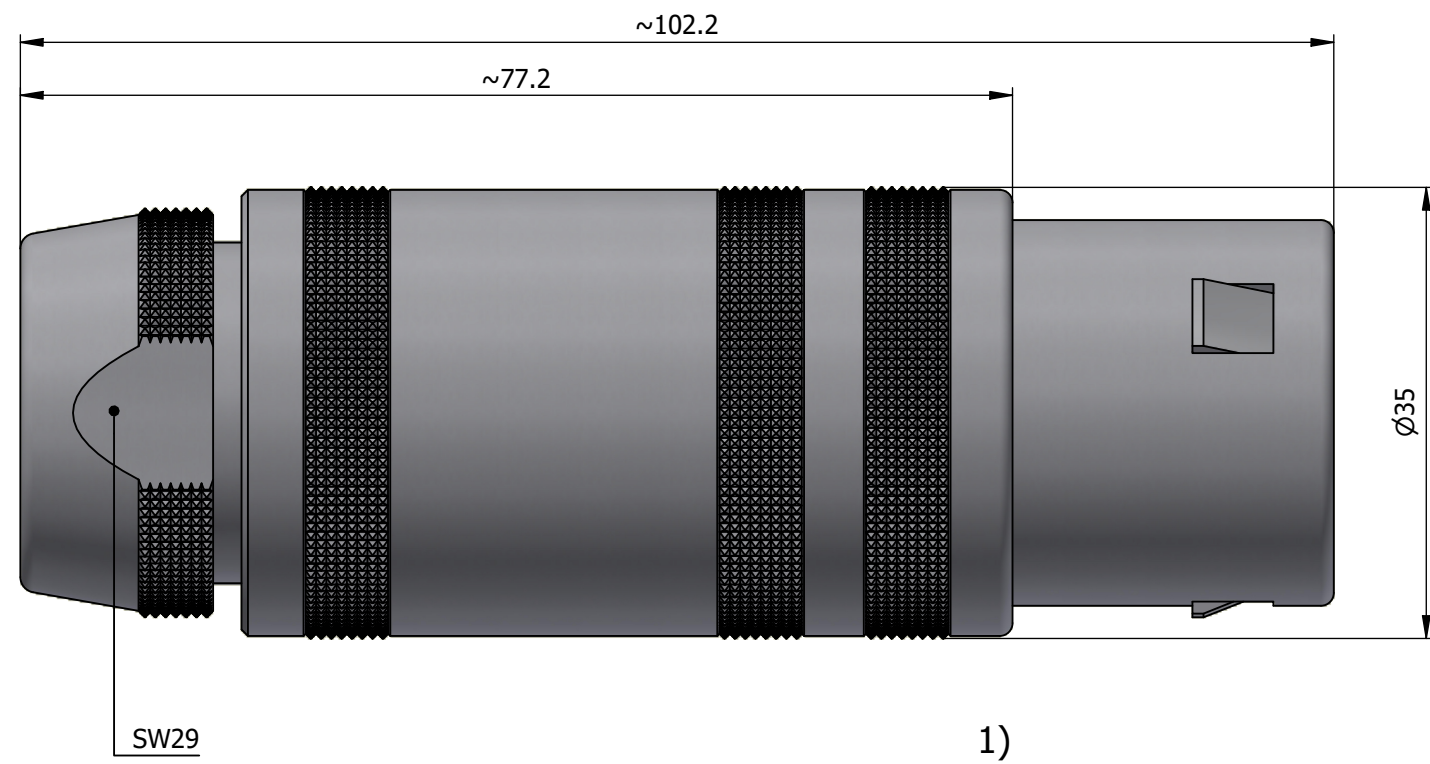

All dimensions are in millimeters (mm)

Alignment Key
Front View

Insert Configuration
Rear View

Note:

1) This picture is generic and for illustrative purposes only, and may show different keying, materials, colour, finish, and contact configuration. Minor shape or feature variations to actual item may be present.

All additional information are documented on the datasheet (See below link or QR Code)
www.lemo.com/pdf/FFA.5S.336.CLAC11.pdf

Model	Series	Insert Config.	Housing	Insulator	Contact	Collet Type	Cable Ø	Variant
FFA	5S	336				CLAC	11	

<p>Datasheet</p>	<p>Straight plug, cable collet</p> <p>Series 5S</p>		<p>Drawn 08.08.2023 MARI / MARI</p>
	<p>LEMO SA Chemin des Champs-Courbes 28 1024 Ecublens - SWITZERLAND</p>		<p>Checked 08.08.2023 OBAR</p>
	<p>Tel. (+41 21) 695 16 00 email : info@lemo.com www.lemo.com</p>		<p>Modified 00 08.08.2023 / MARI</p>
	<p>CD</p>		<p>DO NOT SCALE DRAWING</p>
<p>FFA.5S.336.CLAC11</p>			