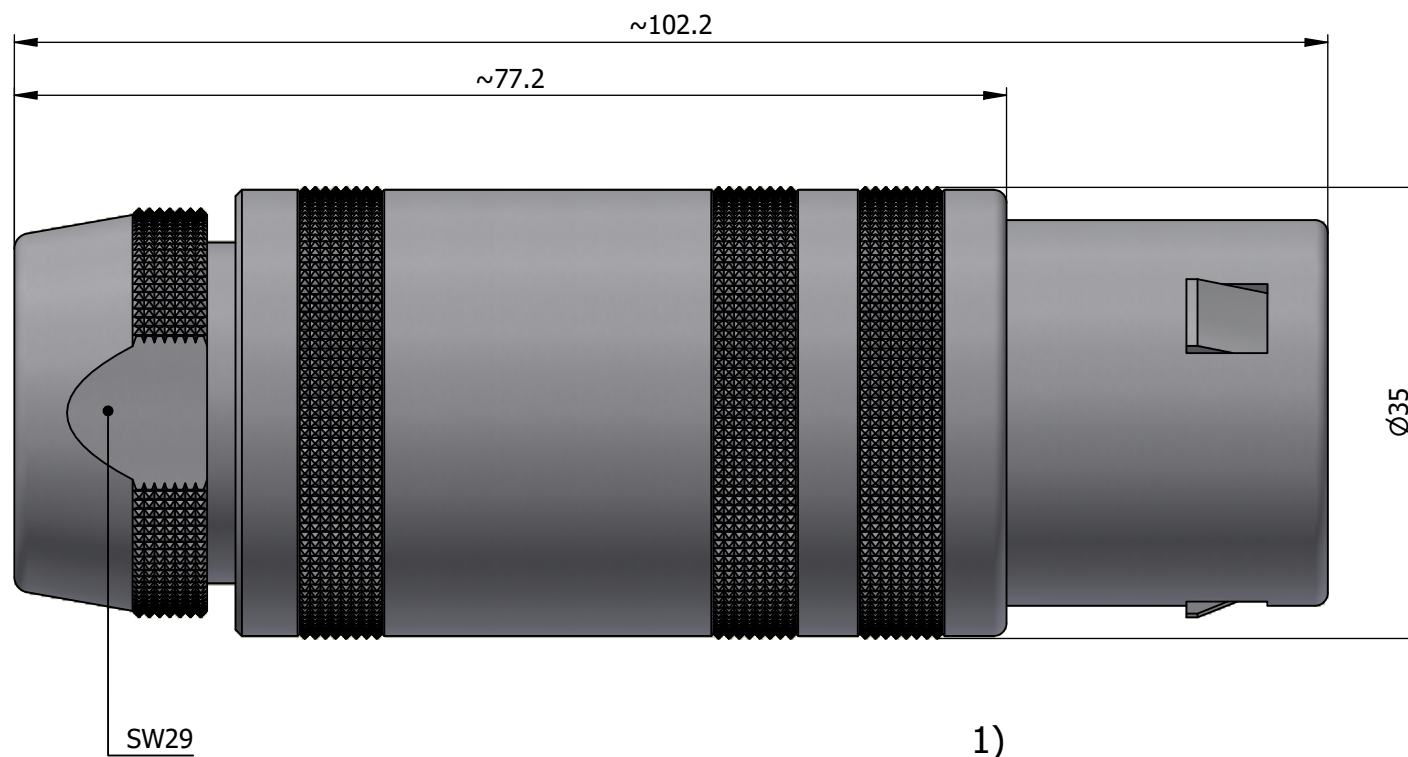

All dimensions are in millimeters (mm)

Alignment Key
Front View

Insert Configuration
Rear View

Note:

1) This picture is generic and for illustrative purposes only, and may show different keying, materials, colour, finish, and contact configuration. Minor shape or feature variations to actual item may be present.

All additional information are documented on the datasheet (See below link or QR Code)
www.lemo.com/pdf/FFA.5S.336.CLAC14.pdf

Model	Series	Insert Config.	Housing	Insulator	Contact	Collet Type	Cable Ø	Variant
FFA	5S	336				CLAC	14	