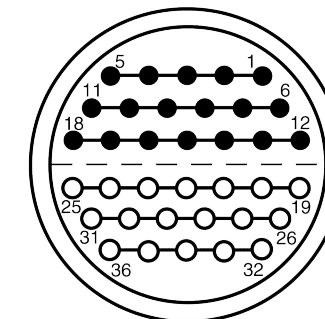

All dimensions are in millimeters (mm)

Alignment Key
Front View

Insert Configuration
Rear View

Note:

1) This picture is generic and for illustrative purposes only, and may show different keying, materials, colour, finish, and contact configuration. Minor shape or feature variations to actual item may be present.

All additional information are documented on the datasheet (See below link or QR Code)
www.lemo.com/pdf/FFA.5S.336.CLAC14.pdf

Model	Series	Insert Config.	Housing	Insulator	Contact	Collet Type	Cable Ø	Variant
FFA	5S	336				CLAC	14	