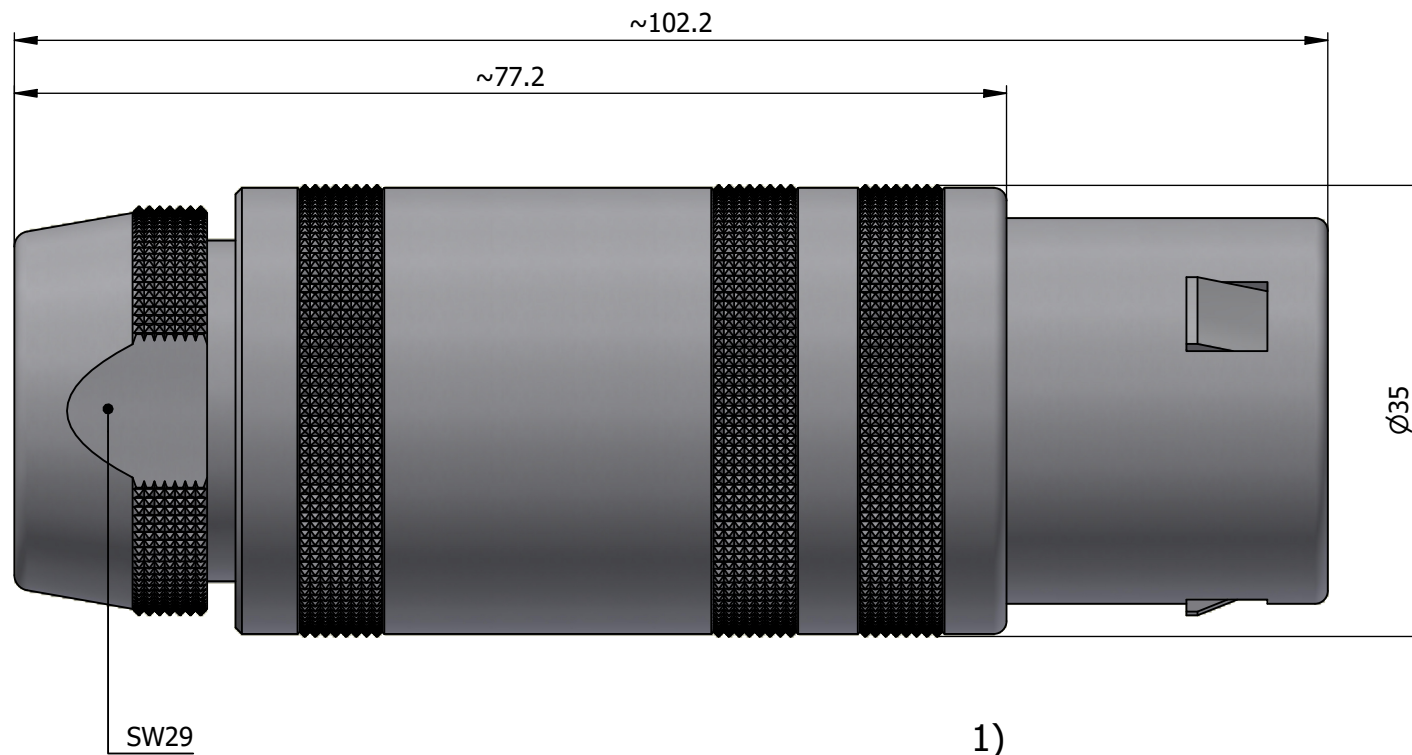

All dimensions are in millimeters (mm)

Alignment Key
Front View

Insert Configuration
Rear View

Note:

1) This picture is generic and for illustrative purposes only, and may show different keying, materials, colour, finish, and contact configuration. Minor shape or feature variations to actual item may be present.

All additional information are documented on the datasheet (See below link or QR Code)
www.lemo.com/pdf/FFA.5S.340.CLAC11.pdf

Model	Series	Insert Config.	Housing	Insulator	Contact	Collet Type	Cable Ø	Variant
FFA	5S	340				CLAC	11	

<p>Datasheet</p>	<p>Straight plug, cable collet</p> <p>Series 5S</p>		<p>Drawn 08.08.2023 MARI / MARI</p>
	<p>LEMO SA Chemin des Champs-Courbes 28 1024 Ecublens - SWITZERLAND</p>		<p>Checked 08.08.2023 OBAR</p>
	<p>Tel. (+41 21) 695 16 00 email : info@lemo.com www.lemo.com</p>		<p>Modified 00 08.08.2023 / MARI</p>
	<p>CD</p>		<p>DO NOT SCALE DRAWING</p>
<p>FFA.5S.340.CLAC11</p>			