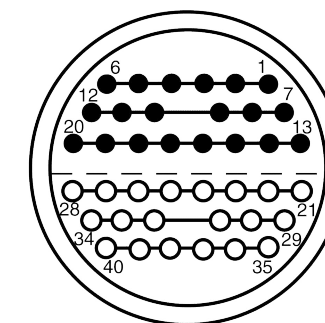

All dimensions are in millimeters (mm)

Alignment Key
Front View

Insert Configuration
Rear View

Note:

1) This picture is generic and for illustrative purposes only, and may show different keying, materials, colour, finish, and contact configuration. Minor shape or feature variations to actual item may be present.

All additional information are documented on the datasheet (See below link or QR Code)
www.lemo.com/pdf/FFA.5S.340.CLAC11.pdf

Model	Series	Insert Config.	Housing	Insulator	Contact	Collet Type	Cable Ø	Variant
FFA	5S	340				CLAC	11	

<p>Datasheet</p>	<p>Straight plug, cable collet</p> <p>Series 5S</p>		<p>Drawn 08.08.2023 MARI / MARI</p>
	<p>LEMO SA Chemin des Champs-Courbes 28 1024 Ecublens - SWITZERLAND</p>		<p>Checked 08.08.2023 OBAR</p>
	<p>Tel. (+41 21) 695 16 00 email : info@lemo.com www.lemo.com</p>		<p>Modified 00 08.08.2023 / MARI</p>
	<p>CD</p>		<p>DO NOT SCALE DRAWING</p>
<p>FFA.5S.340.CLAC11</p>			