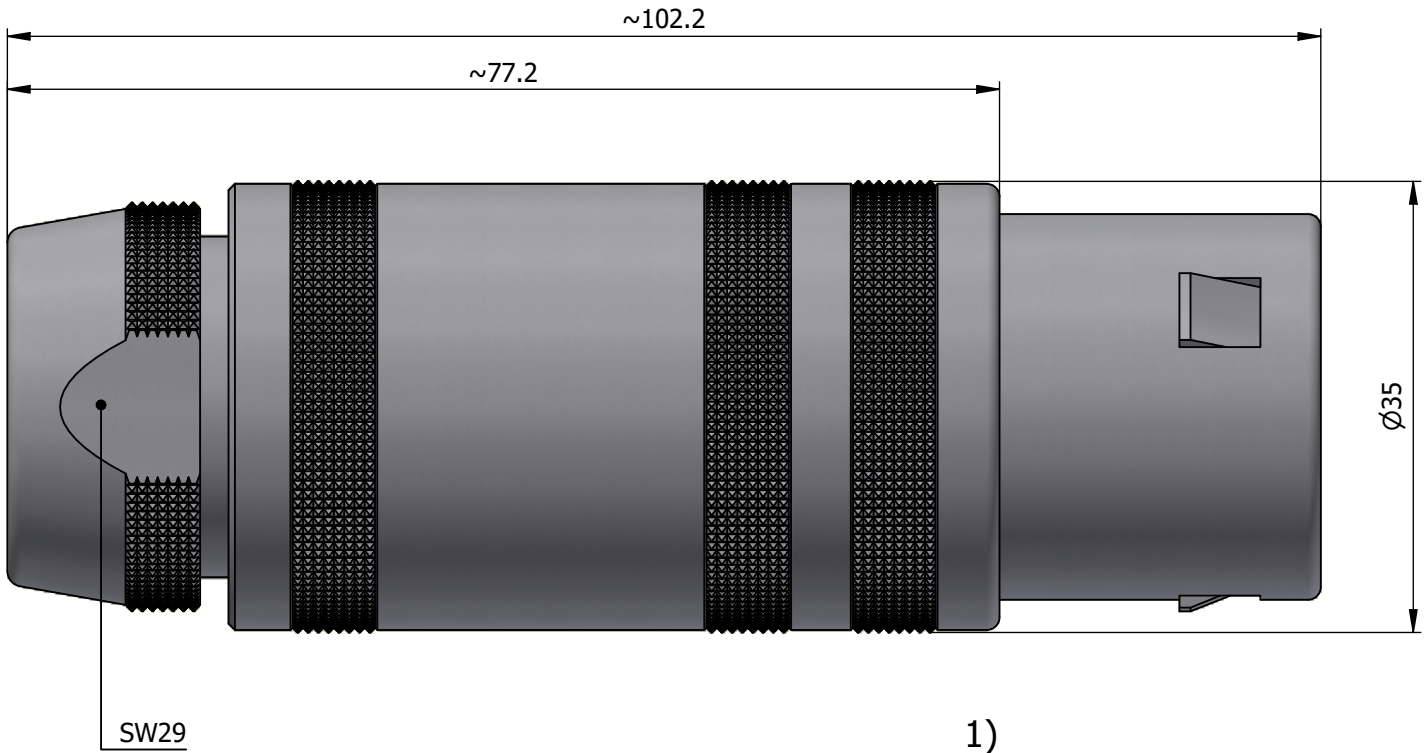

All dimensions are in millimeters (mm)

Alignment Key
Front View

Insert Configuration
Rear View

Note:

1) This picture is generic and for illustrative purposes only, and may show different keying, materials, colour, finish, and contact configuration. Minor shape or feature variations to actual item may be present.

All additional information are documented on the datasheet (See below link or QR Code)
www.lemo.com/pdf/FFA.5S.340.CLAC12.pdf

Model	Series	Insert Config.	Housing	Insulator	Contact	Collet Type	Cable Ø	Variant
FFA	5S	340				CLAC	12	