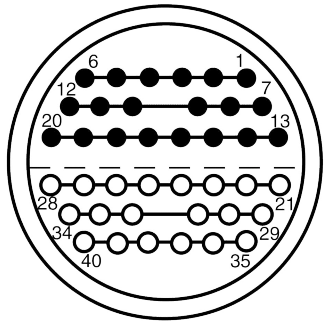

All dimensions are in millimeters (mm)

Alignment Key
Front View

Insert Configuration
Rear View

Note:

1) This picture is generic and for illustrative purposes only, and may show different keying, materials, colour, finish, and contact configuration. Minor shape or feature variations to actual item may be present.

All additional information are documented on the datasheet (See below link or QR Code)
www.lemo.com/pdf/FFA.5S.340.CLAC12.pdf

Model	Series	Insert Config.	Housing	Insulator	Contact	Collet Type	Cable Ø	Variant
FFA	5S	340				CLAC	12	