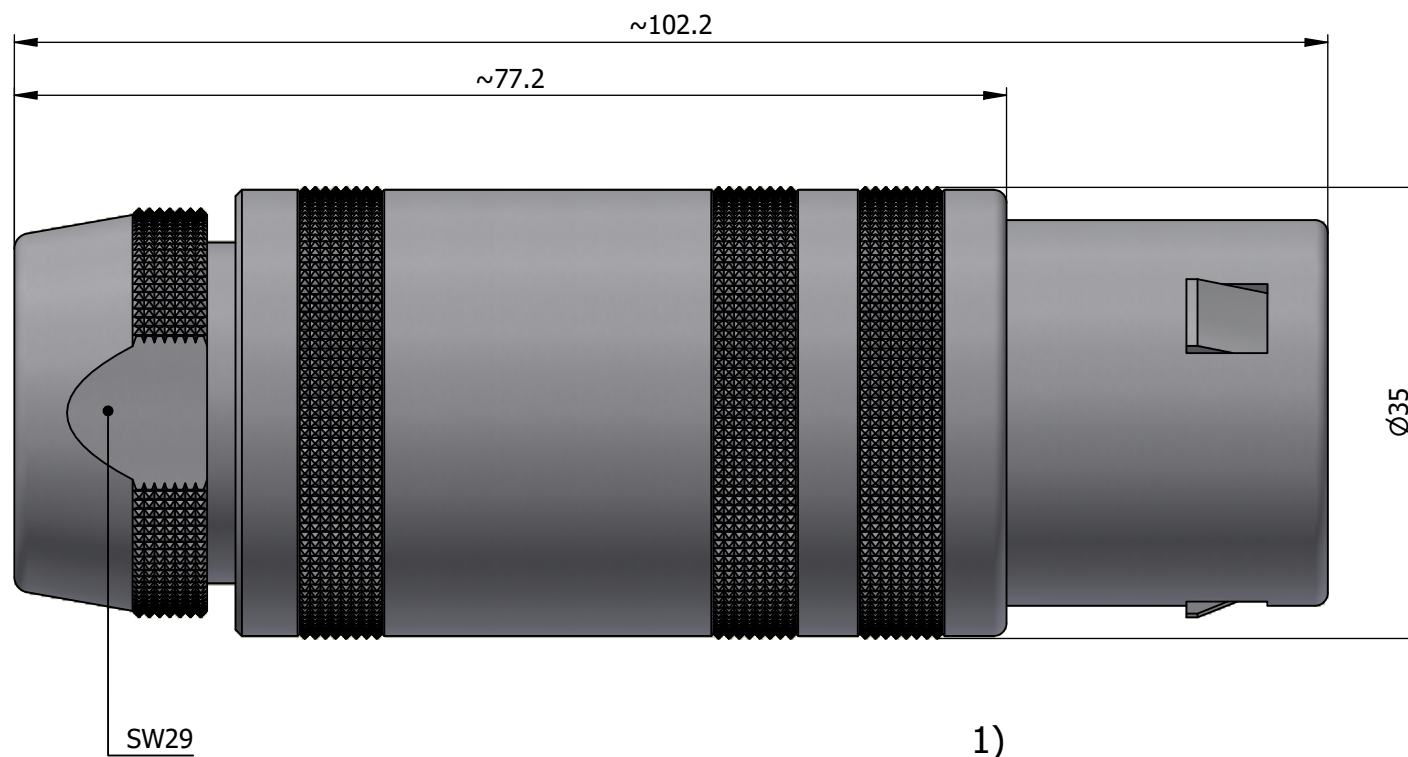

All dimensions are in millimeters (mm)

Alignment Key  
Front View

Insert Configuration  
Rear View

**Note:**

1) This picture is generic and for illustrative purposes only, and may show different keying, materials, colour, finish, and contact configuration. Minor shape or feature variations to actual item may be present.

All additional information are documented on the datasheet (See below link or QR Code)  
[www.lemo.com/pdf/FFA.5S.340.CLAC18.pdf](http://www.lemo.com/pdf/FFA.5S.340.CLAC18.pdf)

Model	Series	Insert Config.	Housing	Insulator	Contact	Collet Type	Cable Ø	Variant
FFA	5S	340				CLAC	18	

**Straight plug, cable collet**  
 Series 5S

**LEMO**  
 LEMO SA  
 Chemin des Champs-Courbes 28  
 1024 Ecublens - SWITZERLAND

Tel. (+41 21) 695 16 00  
 email : info@lemo.com  
 www.lemo.com

Drawn	08.08.2023	MARI / MARI
Checked	08.08.2023	OBAR
Modified	00	08.08.2023 / MARI
DO NOT SCALE DRAWING		
<b>FFA.5S.340.CLAC18</b>		CD