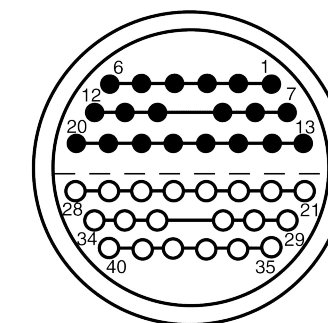

All dimensions are in millimeters (mm)

Alignment Key  
Front View

Insert Configuration  
Rear View

**Note:**

1) This picture is generic and for illustrative purposes only, and may show different keying, materials, colour, finish, and contact configuration. Minor shape or feature variations to actual item may be present.

All additional information are documented on the datasheet (See below link or QR Code)  
[www.lemo.com/pdf/FFA.5S.340.CLAC18.pdf](http://www.lemo.com/pdf/FFA.5S.340.CLAC18.pdf)

Model	Series	Insert Config.	Housing	Insulator	Contact	Collet Type	Cable Ø	Variant
FFA	5S	340				CLAC	18	

**Straight plug, cable collet**  
 Series 5S

**LEMO**  
 LEMO SA  
 Chemin des Champs-Courbes 28  
 1024 Ecublens - SWITZERLAND

Tel. (+41 21) 695 16 00  
 email : info@lemo.com  
 www.lemo.com

Drawn	08.08.2023	MARI / MARI
Checked	08.08.2023	OBAR
Modified	00	08.08.2023 / MARI
DO NOT SCALE DRAWING		
<b>FFA.5S.340.CLAC18</b>		CD