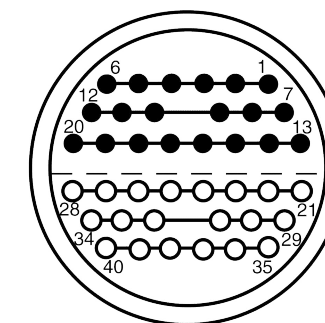

All dimensions are in millimeters (mm)

Alignment Key
Front View

Insert Configuration
Rear View

Note:

1) This picture is generic and for illustrative purposes only, and may show different keying, materials, colour, finish, and contact configuration. Minor shape or feature variations to actual item may be present.

All additional information are documented on the datasheet (See below link or QR Code)
www.lemo.com/pdf/FFA.5S.340.CLAC19.pdf

Model	Series	Insert Config.	Housing	Insulator	Contact	Collet Type	Cable Ø	Variant
FFA	5S	340				CLAC	19	