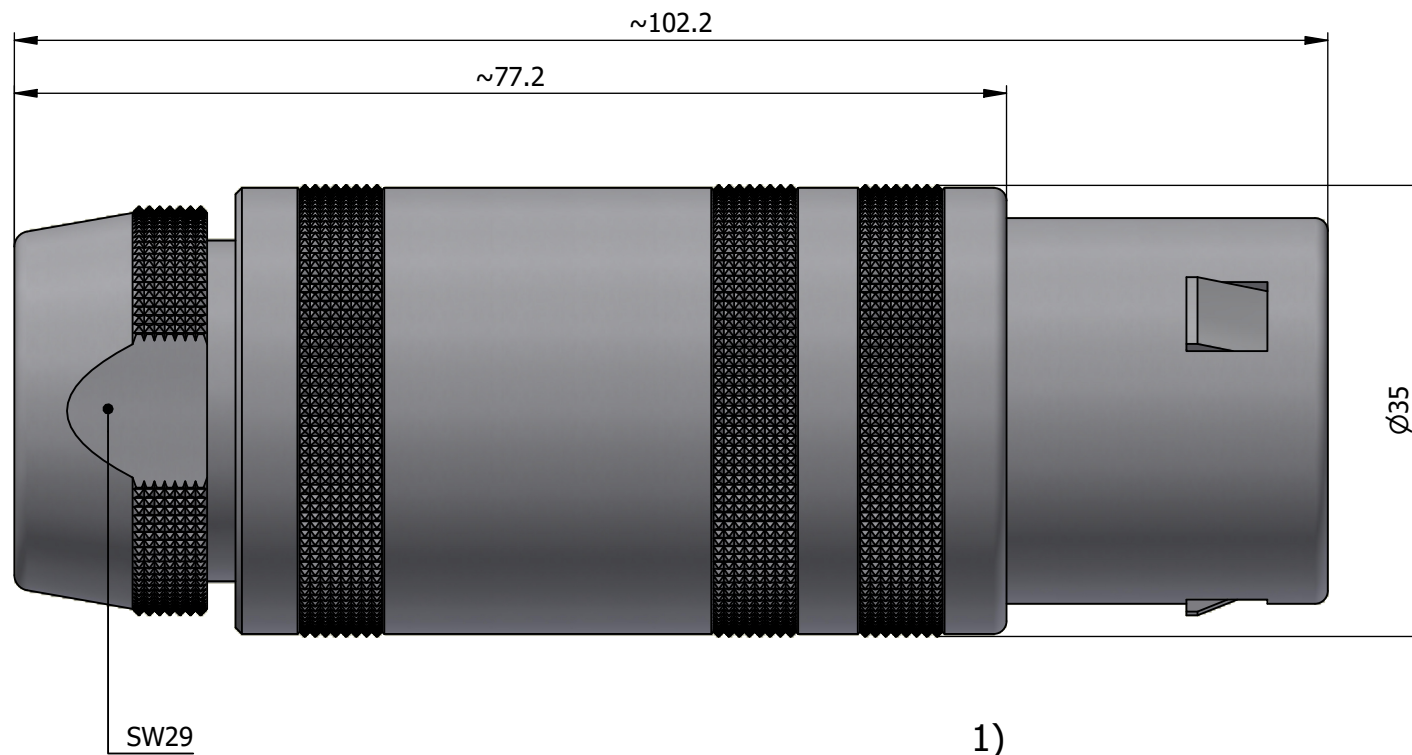

All dimensions are in millimeters (mm)

Alignment Key
Front View

Insert Configuration
Rear View

Note:

1) This picture is generic and for illustrative purposes only, and may show different keying, materials, colour, finish, and contact configuration. Minor shape or feature variations to actual item may be present.

All additional information are documented on the datasheet (See below link or QR Code)
www.lemo.com/pdf/FFA.5S.340.CLAC19.pdf

Model	Series	Insert Config.	Housing	Insulator	Contact	Collet Type	Cable Ø	Variant
FFA	5S	340				CLAC	19	