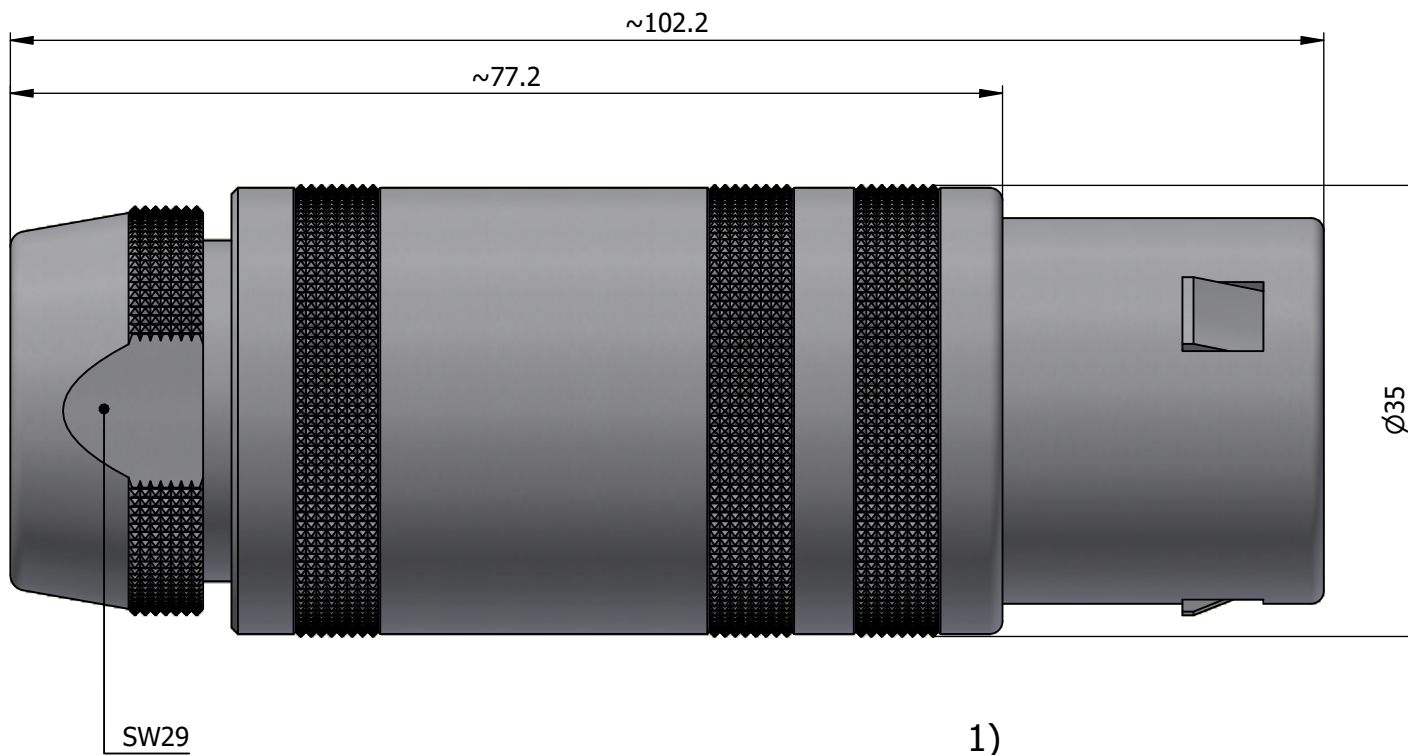

All dimensions are in millimeters (mm)

Alignment Key  
Front View

Insert Configuration  
Rear View

**Note:**

1) This picture is generic and for illustrative purposes only, and may show different keying, materials, colour, finish, and contact configuration. Minor shape or feature variations to actual item may be present.

All additional information are documented on the datasheet (See below link or QR Code)  
[www.lemo.com/pdf/FFA.5S.340.CLAC20.pdf](http://www.lemo.com/pdf/FFA.5S.340.CLAC20.pdf)

Model	Series	Insert Config.	Housing	Insulator	Contact	Collet Type	Cable Ø	Variant
FFA	5S	340						CLAC20