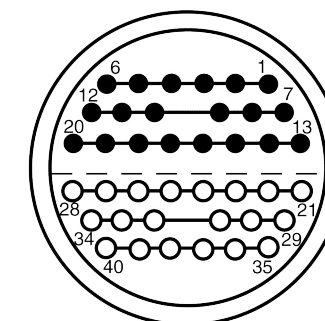

All dimensions are in millimeters (mm)

Alignment Key  
Front View

Insert Configuration  
Rear View

**Note:**

1) This picture is generic and for illustrative purposes only, and may show different keying, materials, colour, finish, and contact configuration. Minor shape or feature variations to actual item may be present.

All additional information are documented on the datasheet (See below link or QR Code)  
[www.lemo.com/pdf/FFA.5S.340.CLAC20.pdf](http://www.lemo.com/pdf/FFA.5S.340.CLAC20.pdf)

Model	Series	Insert Config.	Housing	Insulator	Contact	Collet Type	Cable Ø	Variant
FFA	5S	340						CLAC20