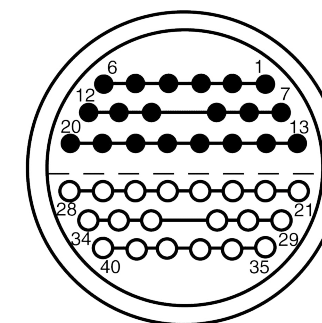

All dimensions are in millimeters (mm)

Alignment Key
Front View

Insert Configuration
Rear View

Note:

1) This picture is generic and for illustrative purposes only, and may show different keying, materials, colour, finish, and contact configuration. Minor shape or feature variations to actual item may be present.

All additional information are documented on the datasheet (See below link or QR Code)
www.lemo.com/pdf/FFA.5S.340.CLAC72.pdf

Model	Series	Insert Config.	Housing	Insulator	Contact	Collet Type	Cable Ø	Variant
FFA	5S	340				CLAC	72	