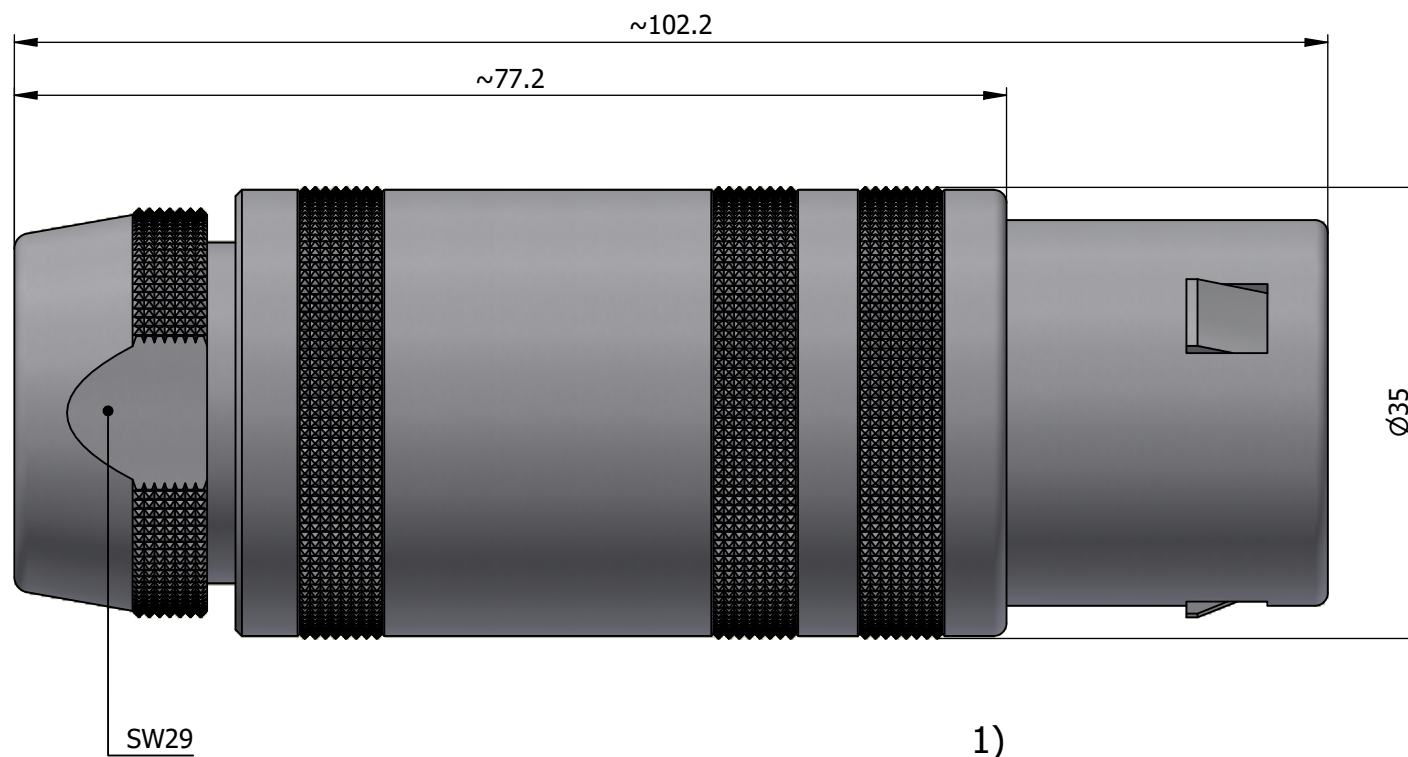

All dimensions are in millimeters (mm)

Alignment Key
Front View

Insert Configuration
Rear View

Note:

1) This picture is generic and for illustrative purposes only, and may show different keying, materials, colour, finish, and contact configuration. Minor shape or feature variations to actual item may be present.

All additional information are documented on the datasheet (See below link or QR Code)
www.lemo.com/pdf/FFA.5S.340.CLAC72.pdf

Model	Series	Insert Config.	Housing	Insulator	Contact	Collet Type	Cable Ø	Variant
FFA	5S	340				CLAC	72	