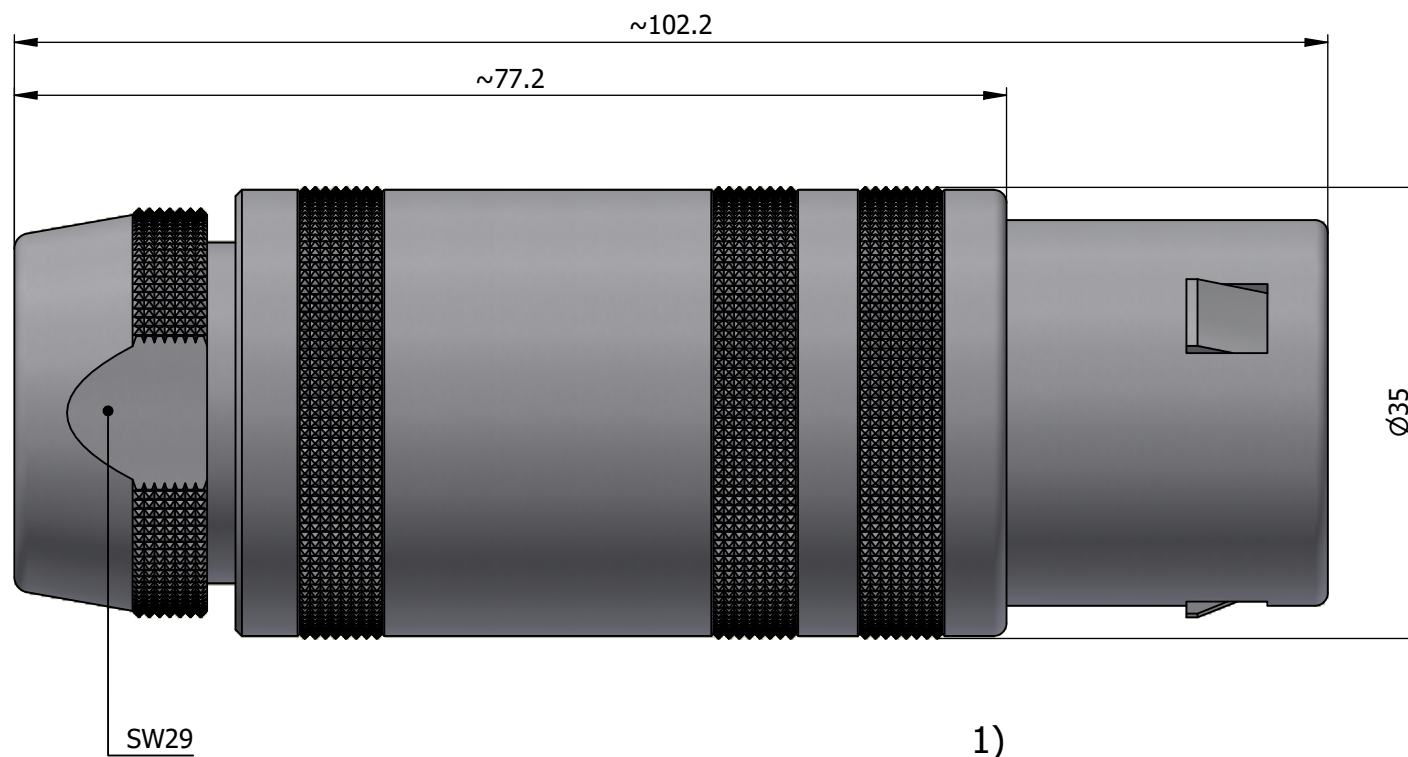

All dimensions are in millimeters (mm)

Alignment Key
Front View

Insert Configuration
Rear View

Note:

1) This picture is generic and for illustrative purposes only, and may show different keying, materials, colour, finish, and contact configuration. Minor shape or feature variations to actual item may be present.

All additional information are documented on the datasheet (See below link or QR Code)
www.lemo.com/pdf/FFA.5S.340.CLAC82.pdf

Model	Series	Insert Config.	Housing	Insulator	Contact	Collet Type	Cable Ø	Variant
FFA	5S	340				CLAC	82	

<p>Datasheet</p>	<p>Straight plug, cable collet</p> <p>Series 5S</p>		<p>Drawn 08.08.2023 MARI / MARI</p>
	<p>LEMO SA Chemin des Champs-Courbes 28 1024 Ecublens - SWITZERLAND</p>		<p>Checked 08.08.2023 OBAR</p>
	<p>Tel. (+41 21) 695 16 00 email : info@lemo.com www.lemo.com</p>		<p>Modified 00 08.08.2023 / MARI</p>
	<p>CD</p>		<p>DO NOT SCALE DRAWING</p>
<p>FFA.5S.340.CLAC82</p>			