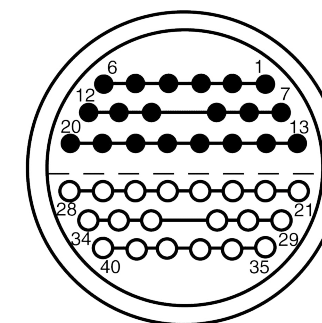

All dimensions are in millimeters (mm)

Alignment Key
Front View

Insert Configuration
Rear View

Note:

1) This picture is generic and for illustrative purposes only, and may show different keying, materials, colour, finish, and contact configuration. Minor shape or feature variations to actual item may be present.

All additional information are documented on the datasheet (See below link or QR Code)
www.lemo.com/pdf/FFA.5S.340.CLAC82.pdf

Model	Series	Insert Config.	Housing	Insulator	Contact	Collet Type	Cable Ø	Variant
FFA	5S	340				CLAC	82	

<p>Datasheet</p>	<p>Straight plug, cable collet</p> <p>Series 5S</p>		<p>Drawn 08.08.2023 MARI / MARI</p>
	<p>LEMO SA Chemin des Champs-Courbes 28 1024 Ecublens - SWITZERLAND</p>		<p>Checked 08.08.2023 OBAR</p>
	<p>Tel. (+41 21) 695 16 00 email : info@lemo.com www.lemo.com</p>		<p>Modified 00 08.08.2023 / MARI</p>
	<p>CD</p>		<p>DO NOT SCALE DRAWING</p>
<p>FFA.5S.340.CLAC82</p>			