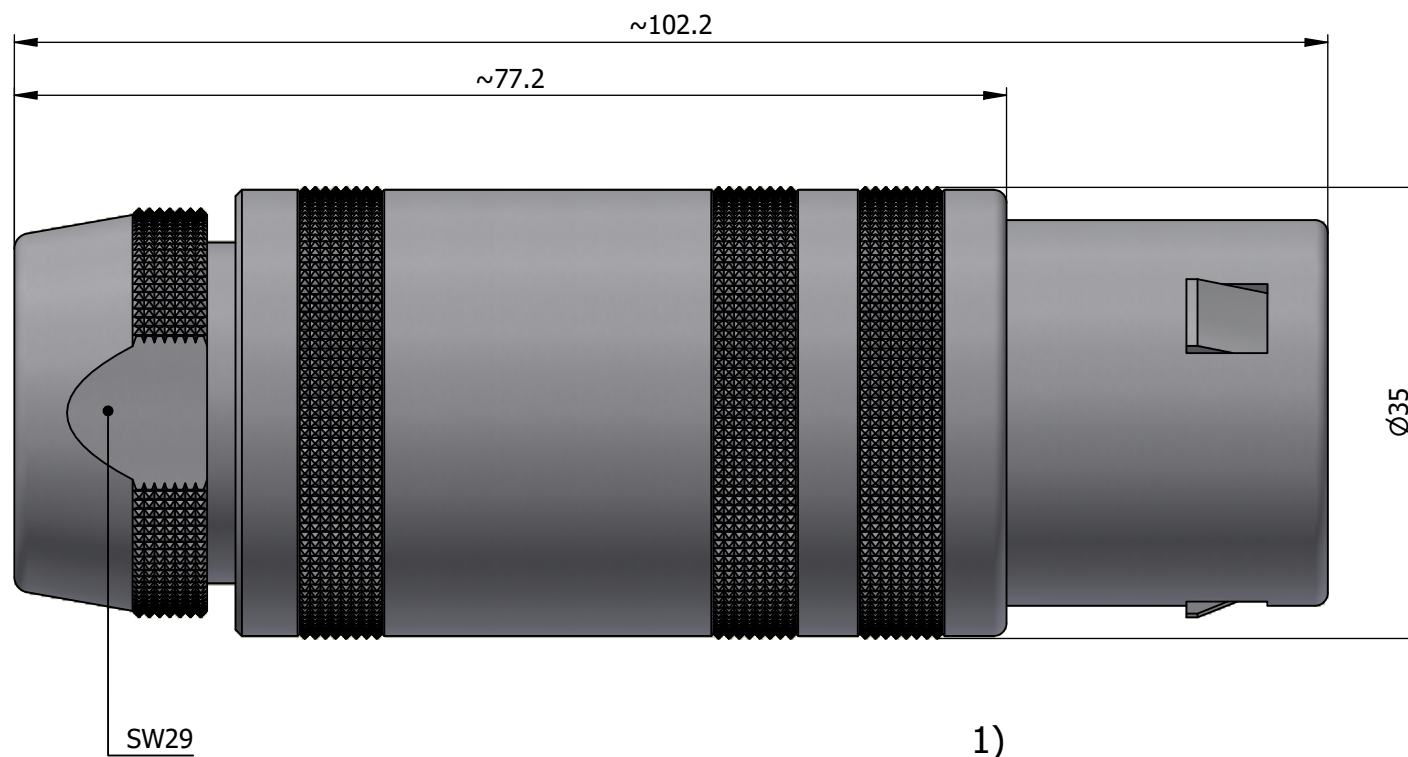

All dimensions are in millimeters (mm)

Alignment Key
Front View

Insert Configuration
Rear View

Note:

1) This picture is generic and for illustrative purposes only, and may show different keying, materials, colour, finish, and contact configuration. Minor shape or feature variations to actual item may be present.

All additional information are documented on the datasheet (See below link or QR Code)
www.lemo.com/pdf/FFA.5S.344.CLAC12.pdf

Model	Series	Insert Config.	Housing	Insulator	Contact	Collet Type	Cable Ø	Variant
FFA	5S	344				CLAC	12	