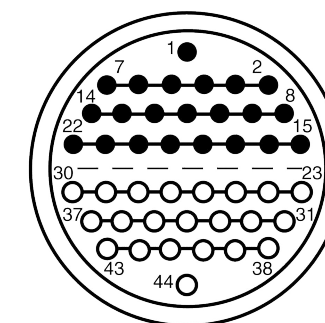

All dimensions are in millimeters (mm)

Alignment Key
Front View

Insert Configuration
Rear View

Note:

1) This picture is generic and for illustrative purposes only, and may show different keying, materials, colour, finish, and contact configuration. Minor shape or feature variations to actual item may be present.

All additional information are documented on the datasheet (See below link or QR Code)
www.lemo.com/pdf/FFA.5S.344.CLAC12.pdf

Model	Series	Insert Config.	Housing	Insulator	Contact	Collet Type	Cable Ø	Variant
FFA	5S	344				CLAC	12	