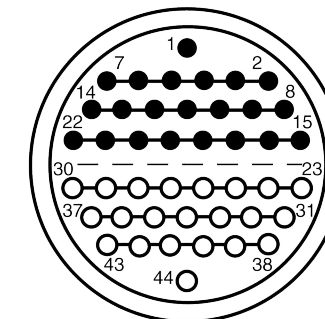

All dimensions are in millimeters (mm)

Alignment Key
Front View

Insert Configuration
Rear View

Note:

1) This picture is generic and for illustrative purposes only, and may show different keying, materials, colour, finish, and contact configuration. Minor shape or feature variations to actual item may be present.

All additional information are documented on the datasheet (See below link or QR Code)
www.lemo.com/pdf/FFA.5S.344.CLAC13.pdf

Model	Series	Insert Config.	Housing	Insulator	Contact	Collet Type	Cable Ø	Variant
FFA	5S	344						CLAC13