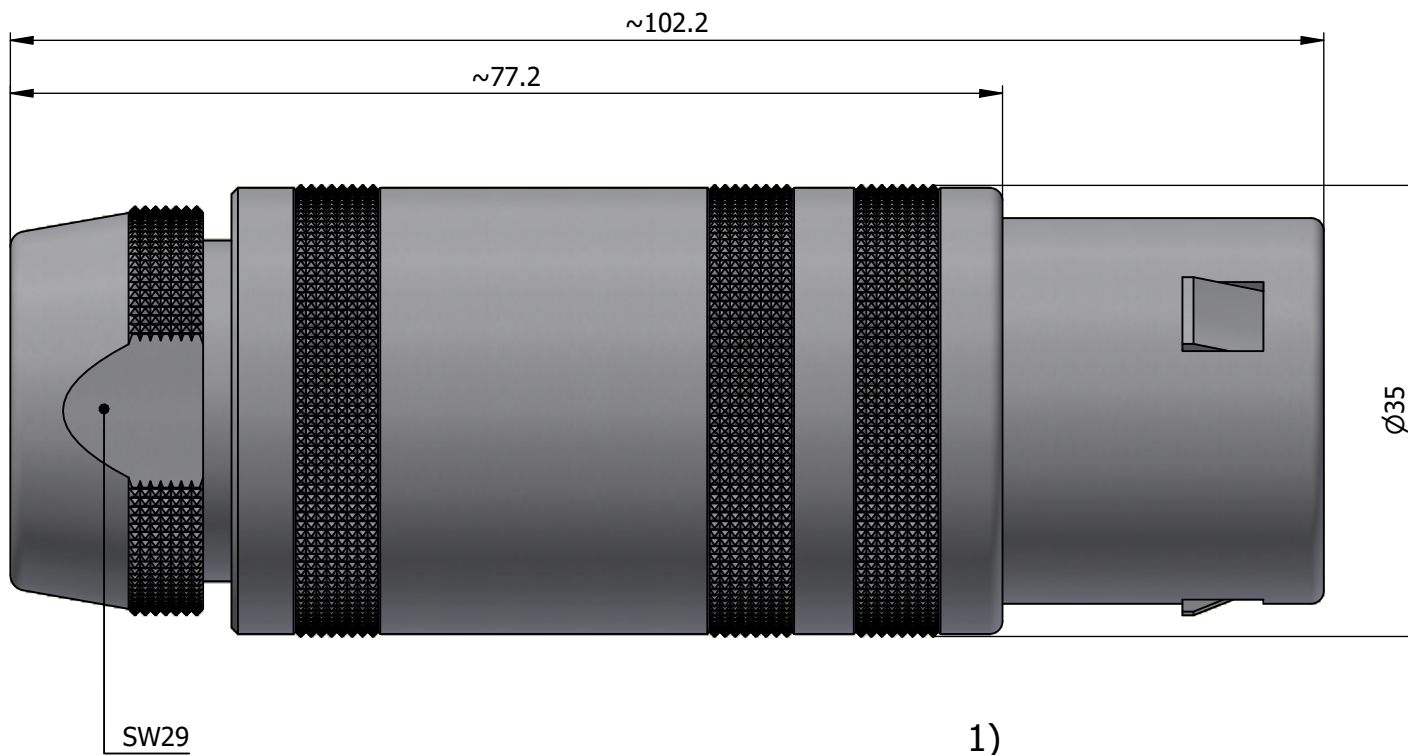

All dimensions are in millimeters (mm)

Alignment Key
Front View

Insert Configuration
Rear View

Note:

1) This picture is generic and for illustrative purposes only, and may show different keying, materials, colour, finish, and contact configuration. Minor shape or feature variations to actual item may be present.

All additional information are documented on the datasheet (See below link or QR Code)
www.lemo.com/pdf/FFA.5S.344.CLAC13.pdf

Model	Series	Insert Config.	Housing	Insulator	Contact	Collet Type	Cable Ø	Variant
FFA	5S	344						CLAC13