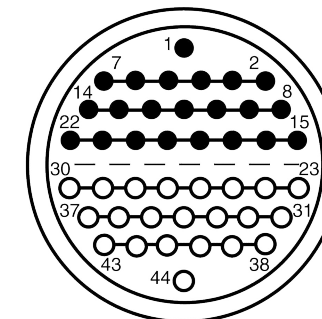

All dimensions are in millimeters (mm)

Alignment Key  
Front View

Insert Configuration  
Rear View

**Note:**

1) This picture is generic and for illustrative purposes only, and may show different keying, materials, colour, finish, and contact configuration. Minor shape or feature variations to actual item may be present.

All additional information are documented on the datasheet (See below link or QR Code)  
[www.lemo.com/pdf/FFA.5S.344.CLAC82.pdf](http://www.lemo.com/pdf/FFA.5S.344.CLAC82.pdf)

Model	Series	Insert Config.	Housing	Insulator	Contact	Collet Type	Cable Ø	Variant
FFA	5S	344						CLAC82