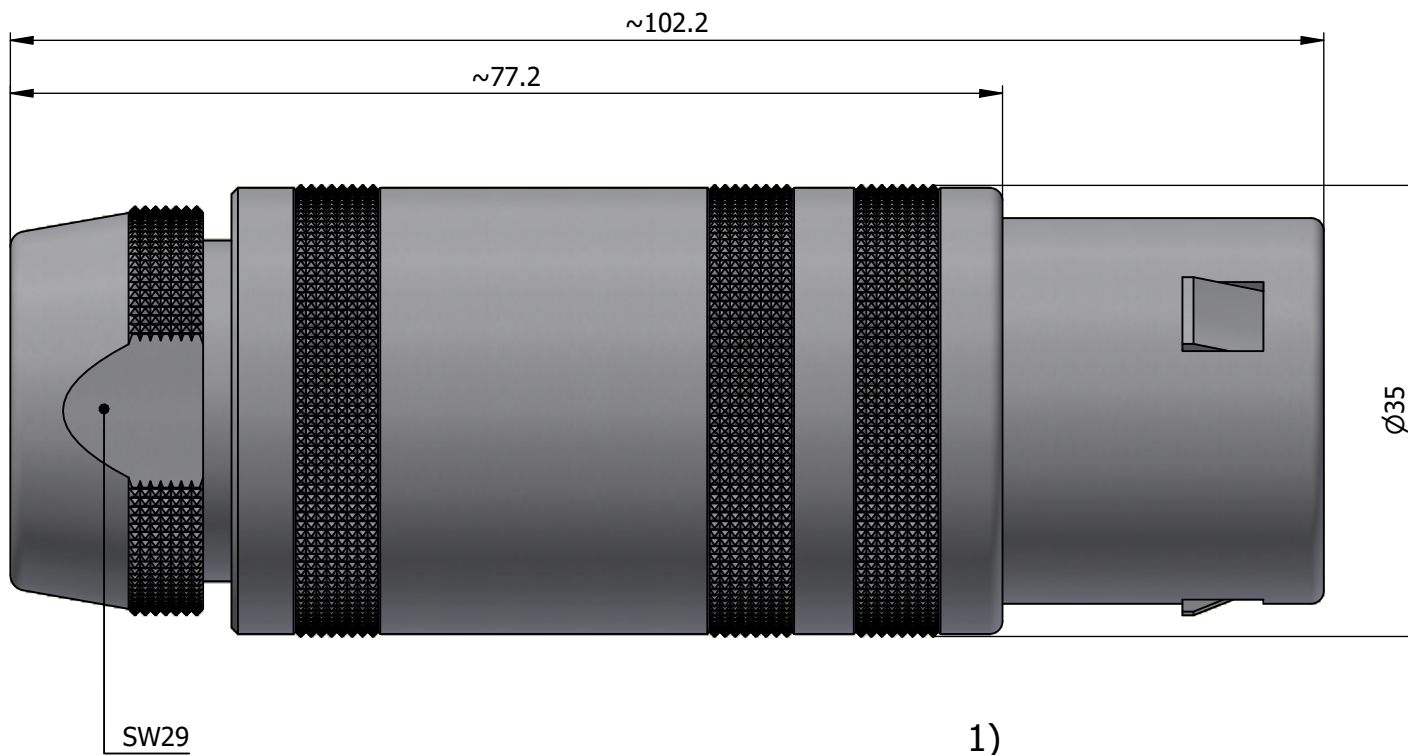

All dimensions are in millimeters (mm)

Alignment Key  
Front View

Insert Configuration  
Rear View

**Note:**

1) This picture is generic and for illustrative purposes only, and may show different keying, materials, colour, finish, and contact configuration. Minor shape or feature variations to actual item may be present.

All additional information are documented on the datasheet (See below link or QR Code)  
[www.lemo.com/pdf/FFA.5S.344.CLAC82.pdf](http://www.lemo.com/pdf/FFA.5S.344.CLAC82.pdf)

Model	Series	Insert Config.	Housing	Insulator	Contact	Collet Type	Cable Ø	Variant
FFA	5S	344						CLAC82