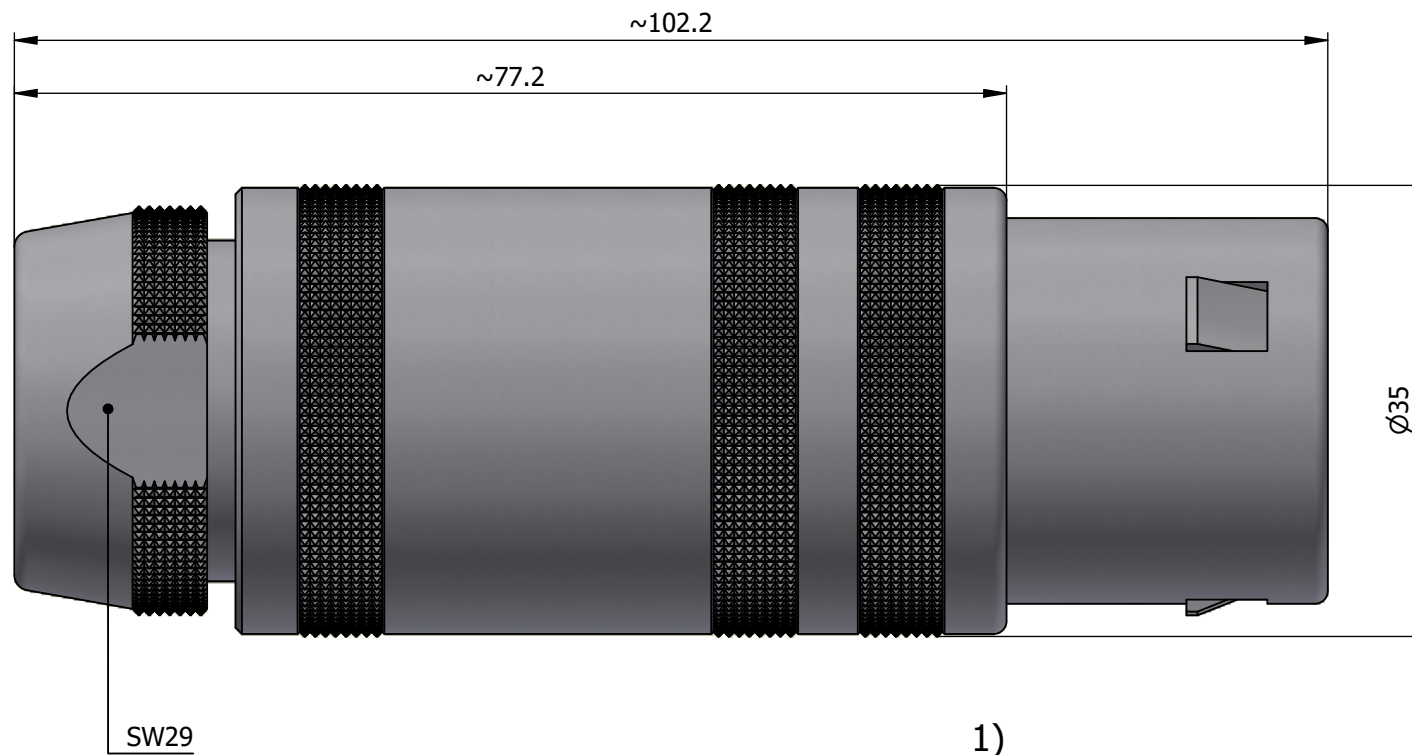

All dimensions are in millimeters (mm)

Alignment Key
Front View

Insert Configuration
Rear View

Note:

1) This picture is generic and for illustrative purposes only, and may show different keying, materials, colour, finish, and contact configuration. Minor shape or feature variations to actual item may be present.

All additional information are documented on the datasheet (See below link or QR Code)
www.lemo.com/pdf/FFA.5S.344.CLAL14.pdf

Model	Series	Insert Config.	Housing	Insulator	Contact	Collet Type	Cable Ø	Variant
FFA	5S	344				CLAL	14	