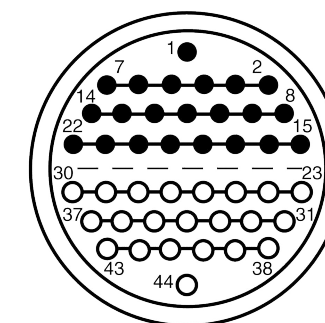

All dimensions are in millimeters (mm)

Alignment Key
Front View

Insert Configuration
Rear View

Note:

1) This picture is generic and for illustrative purposes only, and may show different keying, materials, colour, finish, and contact configuration. Minor shape or feature variations to actual item may be present.

All additional information are documented on the datasheet (See below link or QR Code)
www.lemo.com/pdf/FFA.5S.344.CLAL14.pdf

Model	Series	Insert Config.	Housing	Insulator	Contact	Collet Type	Cable Ø	Variant
FFA	5S	344				CLAL	14	