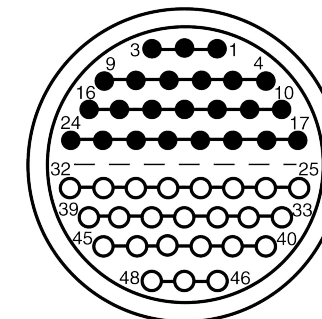

All dimensions are in millimeters (mm)

Alignment Key
Front View

Insert Configuration
Rear View

Note:

1) This picture is generic and for illustrative purposes only, and may show different keying, materials, colour, finish, and contact configuration. Minor shape or feature variations to actual item may be present.

All additional information are documented on the datasheet (See below link or QR Code)
www.lemo.com/pdf/FFA.5S.348.CLAC16.pdf

Model	Series	Insert Config.	Housing	Insulator	Contact	Collet Type	Cable Ø	Variant
FFA	5S	348						CLAC16

<p>Datasheet</p>	<p>Straight plug, cable collet</p> <p>Series 5S</p>		<p>Drawn 08.08.2023 MARI / MARI</p>
	<p>LEMO SA Chemin des Champs-Courbes 28 1024 Ecublens - SWITZERLAND</p>		<p>Checked 08.08.2023 OBAR</p>
	<p>Tel. (+41 21) 695 16 00 email : info@lemo.com www.lemo.com</p>		<p>Modified 00 08.08.2023 / MARI</p>
	<p>CD</p>		<p>DO NOT SCALE DRAWING</p>
<p>FFA.5S.348.CLAC16</p>			