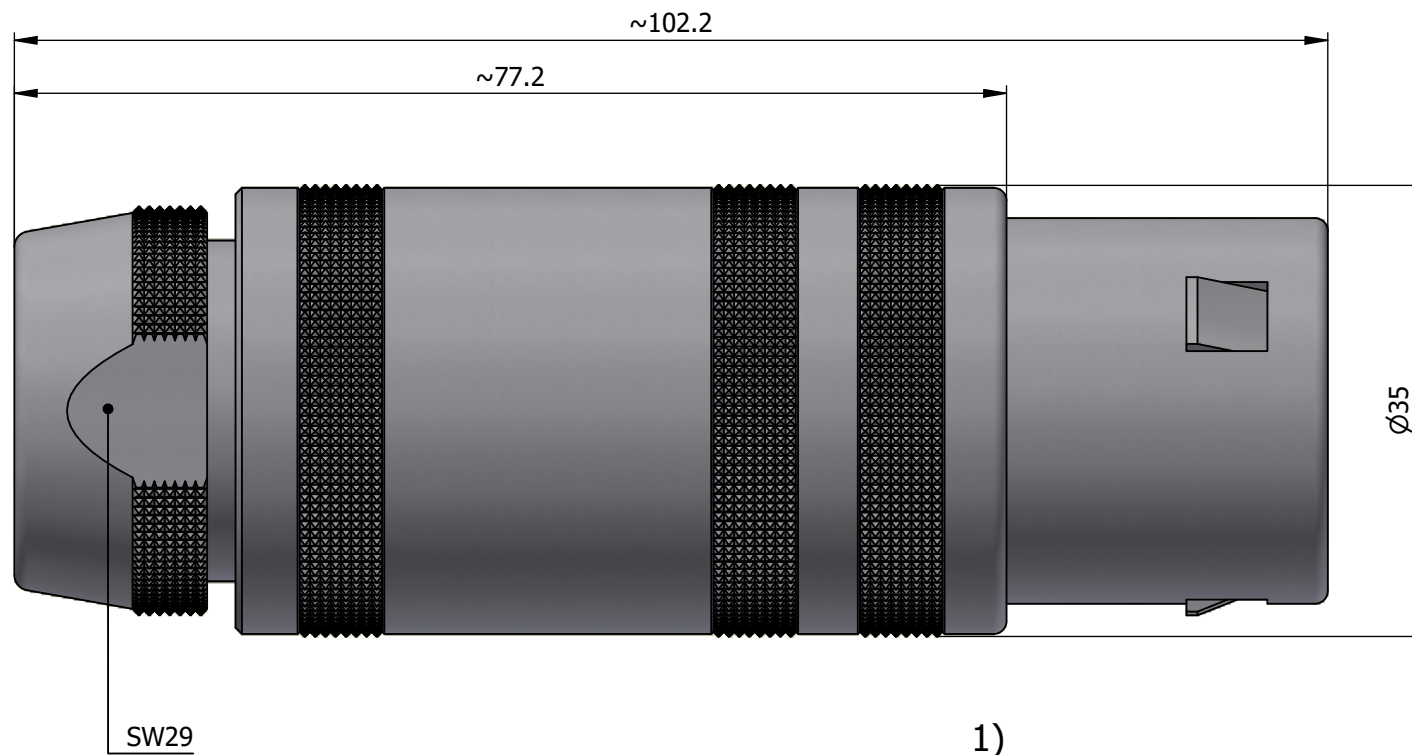

All dimensions are in millimeters (mm)

Alignment Key
Front View

Insert Configuration
Rear View

Note:

1) This picture is generic and for illustrative purposes only, and may show different keying, materials, colour, finish, and contact configuration. Minor shape or feature variations to actual item may be present.

All additional information are documented on the datasheet (See below link or QR Code)
www.lemo.com/pdf/FFA.5S.348.CLAC16.pdf

Model	Series	Insert Config.	Housing	Insulator	Contact	Collet Type	Cable Ø	Variant
FFA	5S	348						CLAC16

<p>Datasheet</p>	<p>Straight plug, cable collet</p> <p>Series 5S</p>		<p>Drawn 08.08.2023 MARI / MARI</p>
	<p>LEMO SA Chemin des Champs-Courbes 28 1024 Ecublens - SWITZERLAND</p>		<p>Checked 08.08.2023 OBAR</p>
	<p>Tel. (+41 21) 695 16 00 email : info@lemo.com www.lemo.com</p>		<p>Modified 00 08.08.2023 / MARI</p>
	<p>CD</p>		<p>DO NOT SCALE DRAWING</p>
<p>FFA.5S.348.CLAC16</p>			