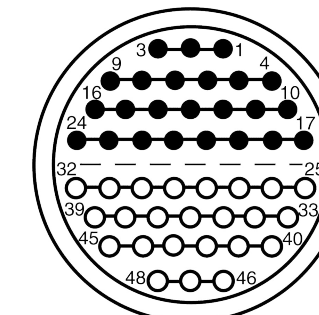

All dimensions are in millimeters (mm)

Alignment Key
Front View

Insert Configuration
Rear View

Note:

1) This picture is generic and for illustrative purposes only, and may show different keying, materials, colour, finish, and contact configuration. Minor shape or feature variations to actual item may be present.

All additional information are documented on the datasheet (See below link or QR Code)
www.lemo.com/pdf/FFA.5S.348.CLAC17.pdf

Model	Series	Insert Config.	Housing	Insulator	Contact	Collet Type	Cable Ø	Variant
FFA	5S	348						CLAC17

<p>Datasheet</p>	<p>Straight plug, cable collet</p> <p>Series 5S</p>		<p>Drawn 08.08.2023 MARI / MARI</p>
	<p>LEMO SA Chemin des Champs-Courbes 28 1024 Ecublens - SWITZERLAND</p>		<p>Checked 08.08.2023 OBAR</p>
	<p>Tel. (+41 21) 695 16 00 email : info@lemo.com www.lemo.com</p>		<p>Modified 00 08.08.2023 / MARI</p>
	<p>CD</p>		<p>DO NOT SCALE DRAWING</p>
<p>FFA.5S.348.CLAC17</p>			