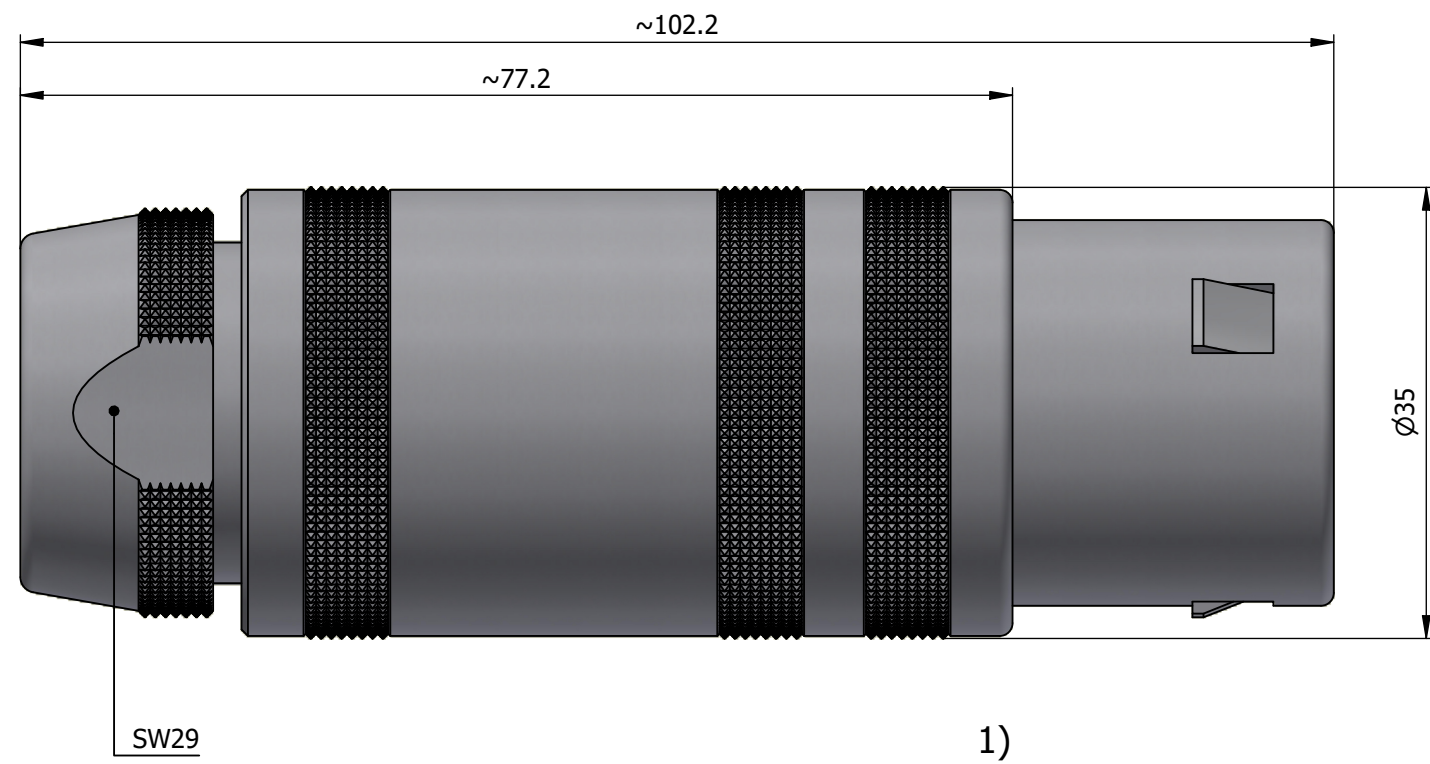

All dimensions are in millimeters (mm)

Alignment Key
Front View

Insert Configuration
Rear View

Note:

1) This picture is generic and for illustrative purposes only, and may show different keying, materials, colour, finish, and contact configuration. Minor shape or feature variations to actual item may be present.

All additional information are documented on the datasheet (See below link or QR Code)
www.lemo.com/pdf/FFA.5S.348.CLAC17.pdf

Model	Series	Insert Config.	Housing	Insulator	Contact	Collet Type	Cable Ø	Variant
FFA	5S	348						CLAC17

<p>Datasheet</p>	<p>Straight plug, cable collet</p> <p>Series 5S</p>		<p>Drawn 08.08.2023 MARI / MARI</p>
	<p>LEMO SA Chemin des Champs-Courbes 28 1024 Ecublens - SWITZERLAND</p>		<p>Checked 08.08.2023 OBAR</p>
	<p>Tel. (+41 21) 695 16 00 email : info@lemo.com www.lemo.com</p>		<p>Modified 00 08.08.2023 / MARI</p>
	<p>CD</p>		<p>DO NOT SCALE DRAWING</p>
<p>FFA.5S.348.CLAC17</p>			