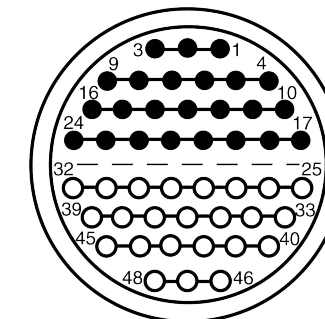

All dimensions are in millimeters (mm)

Alignment Key
Front View

Insert Configuration
Rear View

Note:

1) This picture is generic and for illustrative purposes only, and may show different keying, materials, colour, finish, and contact configuration. Minor shape or feature variations to actual item may be present.

All additional information are documented on the datasheet (See below link or QR Code)
www.lemo.com/pdf/FFA.5S.348.CLAL18.pdf

Model	Series	Insert Config.	Housing	Insulator	Contact	Collet Type	Cable Ø	Variant
FFA	5S	348				CLAL	18	