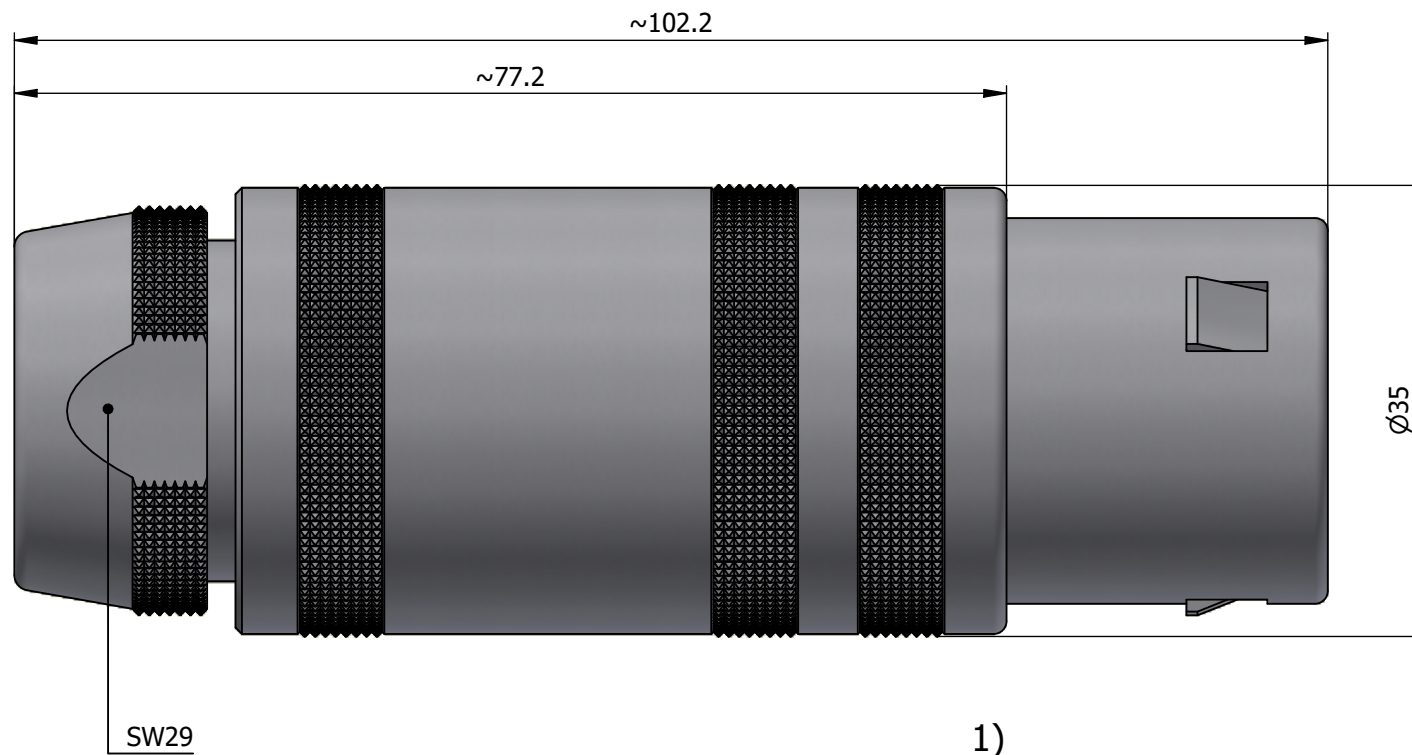

All dimensions are in millimeters (mm)

Alignment Key
Front View

Insert Configuration
Rear View

Note:

1) This picture is generic and for illustrative purposes only, and may show different keying, materials, colour, finish, and contact configuration. Minor shape or feature variations to actual item may be present.

All additional information are documented on the datasheet (See below link or QR Code)
www.lemo.com/pdf/FFA.5S.348.CLAL18.pdf

Model	Series	Insert Config.	Housing	Insulator	Contact	Collet Type	Cable Ø	Variant
FFA	5S	348				CLAL	18	