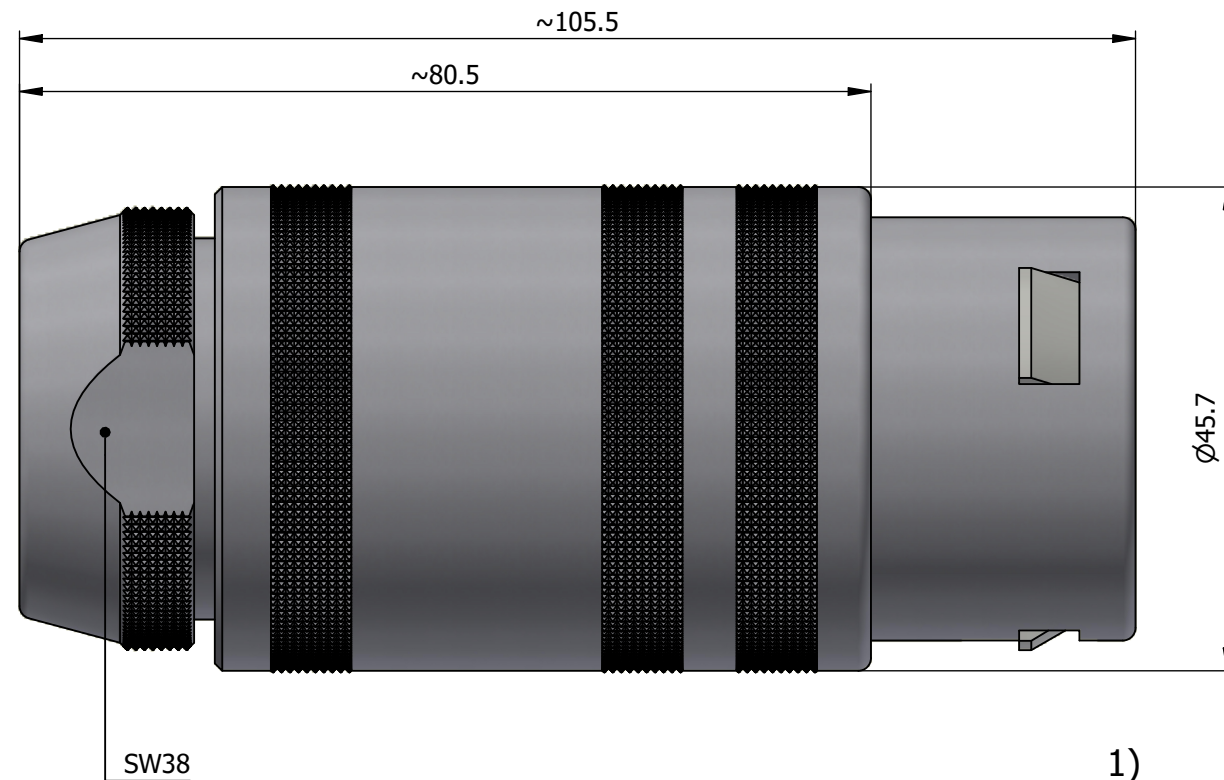

All dimensions are in millimeters (mm)

Alignment Key  
Front View

Insert Configuration  
Rear View

**Note:**

1) This picture is generic and for illustrative purposes only, and may show different keying, materials, colour, finish, and contact configuration. Minor shape or feature variations to actual item may be present.

All additional information are documented on the datasheet (See below link or QR Code)  
[www.lemo.com/pdf/FFA.6S.304.CLAC17.pdf](http://www.lemo.com/pdf/FFA.6S.304.CLAC17.pdf)

Model	Series	Insert Config.	Housing	Insulator	Contact	Collet Type	Cable Ø	Variant
FFA	6S	304				CLAC	17	