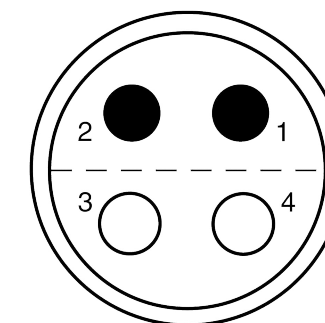

All dimensions are in millimeters (mm)

Alignment Key  
Front View

Insert Configuration  
Rear View

**Note:**

1) This picture is generic and for illustrative purposes only, and may show different keying, materials, colour, finish, and contact configuration. Minor shape or feature variations to actual item may be present.

All additional information are documented on the datasheet (See below link or QR Code)  
[www.lemo.com/pdf/FFA.6S.304.CLAC17.pdf](http://www.lemo.com/pdf/FFA.6S.304.CLAC17.pdf)

Model	Series	Insert Config.	Housing	Insulator	Contact	Collet Type	Cable Ø	Variant
FFA	6S	304				CLAC	17	