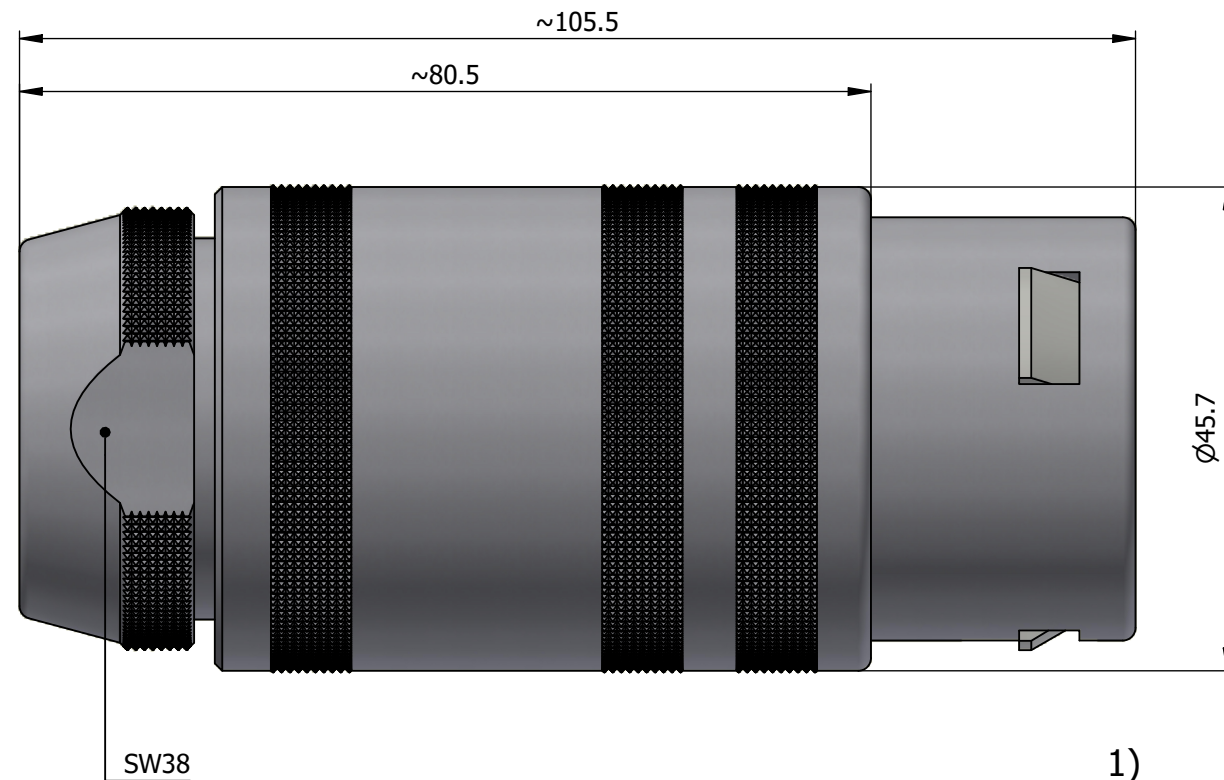

All dimensions are in millimeters (mm)

Alignment Key  
Front View

Insert Configuration  
Rear View

**Note:**

1) This picture is generic and for illustrative purposes only, and may show different keying, materials, colour, finish, and contact configuration. Minor shape or feature variations to actual item may be present.

All additional information are documented on the datasheet (See below link or QR Code)  
[www.lemo.com/pdf/FFA.6S.304.CLAC18.pdf](http://www.lemo.com/pdf/FFA.6S.304.CLAC18.pdf)

Model	Series	Insert Config.	Housing	Insulator	Contact	Collet Type	Cable Ø	Variant
FFA	6S	304				CLAC	18	