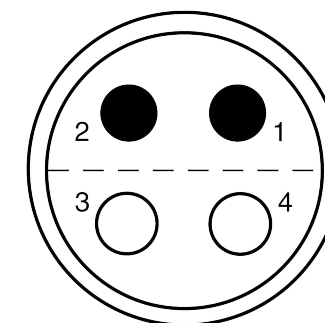

All dimensions are in millimeters (mm)

Alignment Key  
Front View

Insert Configuration  
Rear View

**Note:**

1) This picture is generic and for illustrative purposes only, and may show different keying, materials, colour, finish, and contact configuration. Minor shape or feature variations to actual item may be present.

All additional information are documented on the datasheet (See below link or QR Code)  
[www.lemo.com/pdf/FFA.6S.304.CLAC18.pdf](http://www.lemo.com/pdf/FFA.6S.304.CLAC18.pdf)

Model	Series	Insert Config.	Housing	Insulator	Contact	Collet Type	Cable Ø	Variant
FFA	6S	304				CLAC	18	