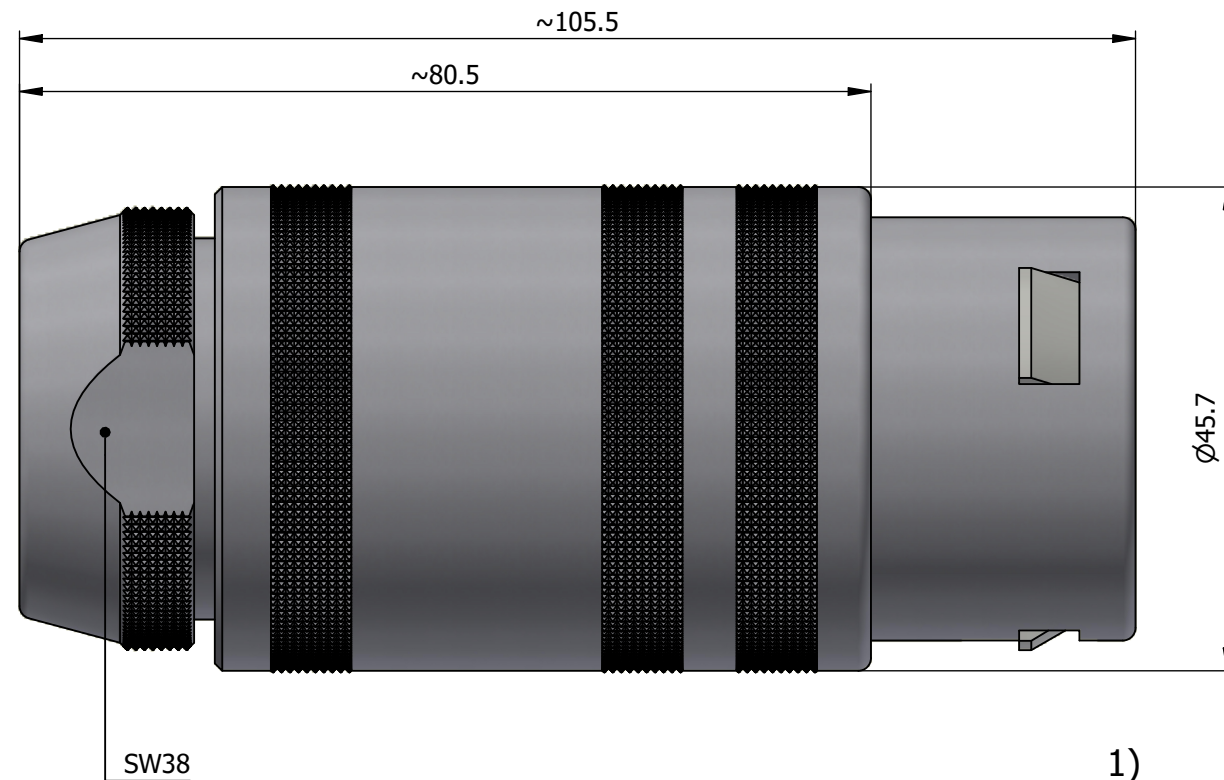

All dimensions are in millimeters (mm)

Alignment Key
Front View

Insert Configuration
Rear View

Note:

1) This picture is generic and for illustrative purposes only, and may show different keying, materials, colour, finish, and contact configuration. Minor shape or feature variations to actual item may be present.

All additional information are documented on the datasheet (See below link or QR Code)
www.lemo.com/pdf/FFA.6S.304.CLAC20.pdf

Model	Series	Insert Config.	Housing	Insulator	Contact	Collet Type	Cable Ø	Variant
FFA	6S	304						CLAC20