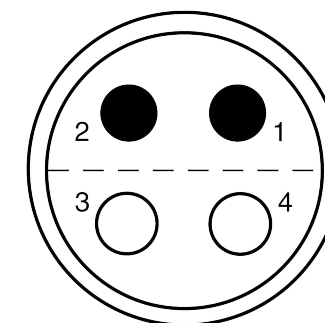

All dimensions are in millimeters (mm)

Alignment Key
Front View

Insert Configuration
Rear View

Note:

1) This picture is generic and for illustrative purposes only, and may show different keying, materials, colour, finish, and contact configuration. Minor shape or feature variations to actual item may be present.

All additional information are documented on the datasheet (See below link or QR Code)
www.lemo.com/pdf/FFA.6S.304.CLAC20.pdf

Model	Series	Insert Config.	Housing	Insulator	Contact	Collet Type	Cable Ø	Variant
FFA	6S	304						CLAC20